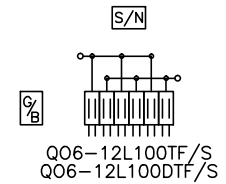

KNOCKOUTS					
SYMBOL	A	B	C	D	E
IN	.50	.75	1.00	1.25	1.50
MM	13	19	25	32	38

DUAL DIMENSIONS: INCHES
MILLIMETERS

CATALOG NUMBER	MAXIMUM SYSTEM VOLTAGE	MAINS AMPERE RATING	SPACES	MAXIMUM NUMBER OF SINGLE POLE CIRCUITS	MAIN WIRE SIZE AWG AL/CU
QO6-12L100TF/S QO6-12L100DTF/S QO8-16L100TF/S QO8-16L100DTF/S	120/240VAC 1Ø 3W	100	6 6 8 8	12 12 16 16	#8-1

NOTES:
FINISH - GRAY BAKED ENAMEL ELECTRODEPOSITED OVER CLEANED PHOSPHATIZED STEEL.
UL LISTED - FILE E-6294
NEUTRALS - INSULATED GROUNDABLE.

QO LOAD CENTERS
GENERAL PURPOSE NEMA TYPE 1 ENCLOSURE
INDOOR