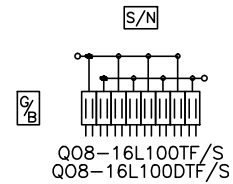

KNOCKOUTS					
SYMBOL	A	B	C	D	E
IN	.50	.75	1.00	1.25	1.50
MM	13	19	25	32	38

DUAL DIMENSIONS: INCHES
MILLIMETERS

CATALOG NUMBER	MAXIMUM SYSTEM VOLTAGE	MAINS AMPERE RATING	SPACES	MAXIMUM NUMBER OF SINGLE POLE CIRCUITS	MAIN WIRE SIZE AWG AL/CU
QO6-12L100TF/S QO6-12L100DTF/S QO8-16L100TF/S QO8-16L100DTF/S	120/240VAC 1Ø 3W	100	6 6 8 8	12 12 16 16	#8-1

NOTES:
FINISH - GRAY BAKED ENAMEL ELECTRODEPOSITED OVER CLEANED PHOSPHATIZED STEEL.
UL LISTED - FILE E-6294
NEUTRALS - INSULATED GROUNDABLE.

QO LOAD CENTERS
GENERAL PURPOSE NEMA TYPE 1 ENCLOSURE
INDOOR