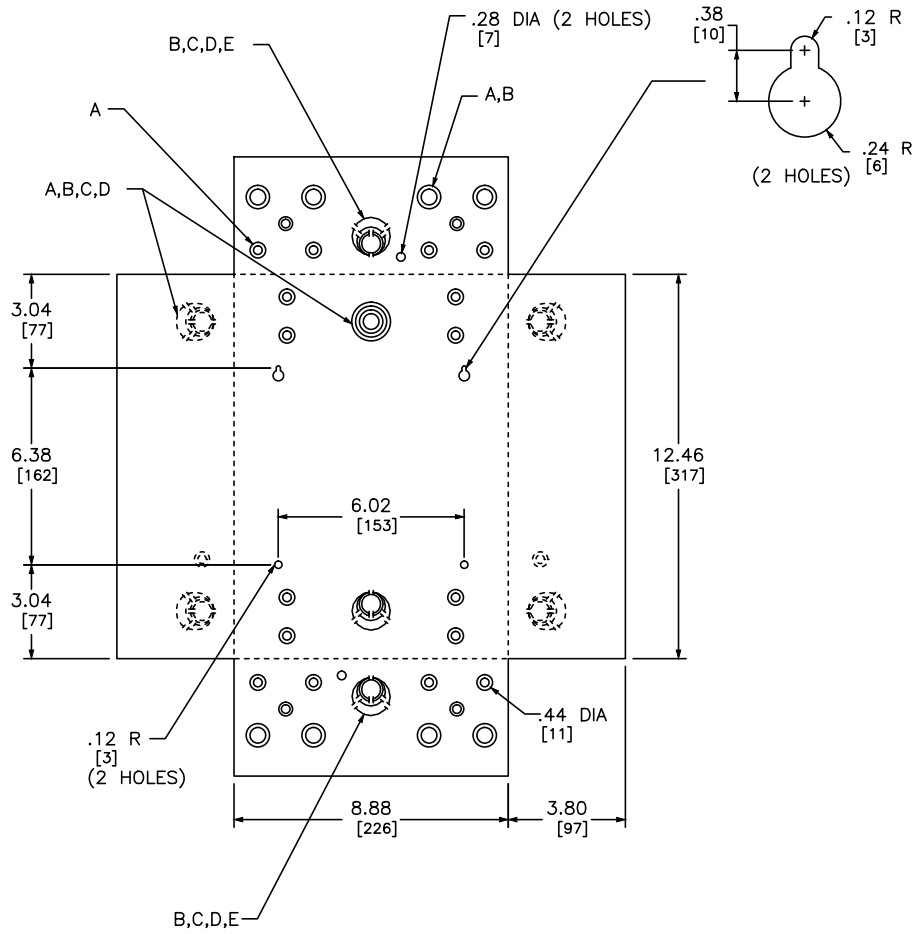

KNOCKOUTS					
SYMBOL	A	B	C	D	E
IN	.50	.75	1.00	1.25	1.50
MM	13	19	25	32	38

DUAL DIMENSIONS: INCHES
MILLIMETERS

CATALOG NUMBER	MAXIMUM SYSTEM VOLTAGE	MAINS AMPERE RATING	SPACES	MAXIMUM NUMBER OF SINGLE POLE CIRCUITS	MAIN WIRE SIZE AWG AL/CU
QO6-12L100TF/S QO6-12L100DTF/S QO8-16L100TF/S QO8-16L100DTF/S	120/240VAC 1Ø 3W	100	6 6 8 8	12 12 16 16	#8-1

NOTES:
FINISH - GRAY BAKED ENAMEL ELECTRODEPOSITED OVER CLEANED PHOSPHATIZED STEEL.
UL LISTED - FILE E-6294
NEUTRALS - INSULATED GROUNDABLE.

QO LOAD CENTERS
GENERAL PURPOSE NEMA TYPE 1 ENCLOSURE
INDOOR