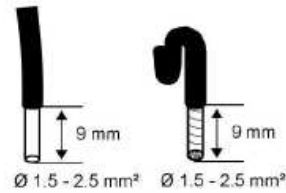

Altira

10A.

Screw

Made in FRANCE 38 08225

160207

3 606480 022883

OptiLine 45 PVC - ALU