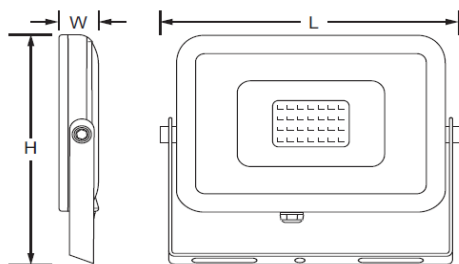

Specifications

Catalogue No	TPFLS10LED	TPFLS20LED	TPFLS50LED	TPFLS100LED
System power	10 W	20 W	50 W	100 W
Lumens	900 lm	1800 lm	4500 lm	9000 lm
Mains voltage	240 Vac / 50 Hz			
Lamp colour temperature	4000 K			
Lamp life (L70)	30,000 hrs			
Beam angle	100 degrees			
CRI	> 70			
IP Rating	IP65			
Operating temperature	- 10°C to + 40°C			
Operating humidity	+ 10% to +95% RH, non-condensing			
Storage temperature	-10°C to + 60°C			
Storage humidity	+ 10% to +95% RH, non-condensing			

Construction

Catalogue No	TPFLS10LED	TPFLS20LED	TPFLS50LED	TPFLS100LED
Length	116 mm	166 mm	210 mm	357 mm
Height	86 mm	122 mm	155 mm	260 mm
Width	27 mm	29 mm	33 mm	45 mm
Weight	0.40 g	0.68 g	1.45 Kg	2.45 Kg
Cord length	900 mm			

Schneider Electric (Australia) Pty Ltd
78 Waterloo Road, Macquarie Park, NSW, 2113
National Customer Care: 1300 2025 25

Schneider Electric (NZ) Ltd
38 Business Parade South, Highbrook, East Tamaki, Manukau, 2163
National Customer Care: 0800 652 999

Schneider Electric reserves the right to change specifications, modify designs and discontinue items without incurring obligation and whilst every effort is made to ensure that descriptions, specifications and other information in this catalogue are correct, no warranty is given in respect thereof and the company shall not be liable for any error therein.

V1.0 271117