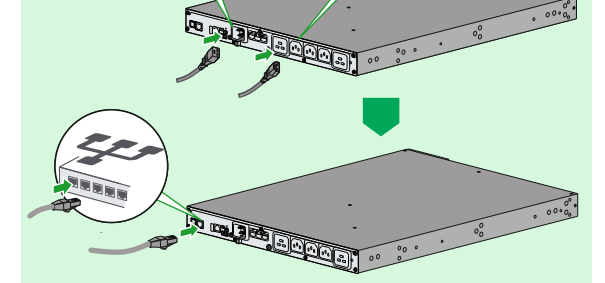

Quick Installation Guide / Guide d'installation rapide

APC™ Smart-UPS Ultra SRTL3KRM1UWC/SRTL3KRM1UWNC/SRTL3KRM1UIC/SRTL3KRM1UINC
 SRTL2K2RM1UWC/SRTL2K2RM1UWNC/SRTL2K2RM1UIC/SRTL2K2RM1UINC

Life Is On

SRTL3KRM1UWC/SRTL3KRM1UWNC/
 SRTL3KRM1UIC/SRTL3KRM1UINC/
 SRTL2K2RM1UWC/SRTL2K2RM1UWNC/
 SRTL2K2RM1UIC/SRTL2K2RM1UINC

[smartconnect.apc.com*](https://smartconnect.apc.com)

- Remote Monitoring
Surveillance à distance
- Email notifications
Notifications par courriel
- Firmware updates
Mises à jour du firmware

* Applicable to / Applicable à / Aplicable a
 SRTL3KRM1UWC/SRTL3KRM1UWNC/
 SRTL3KRM1UIC/SRTL3KRM1UINC/
 SRTL2K2RM1UWC/SRTL2K2RM1UWNC/SRTL2
 K2RM1UIC/SRTL2K2RM1UINC