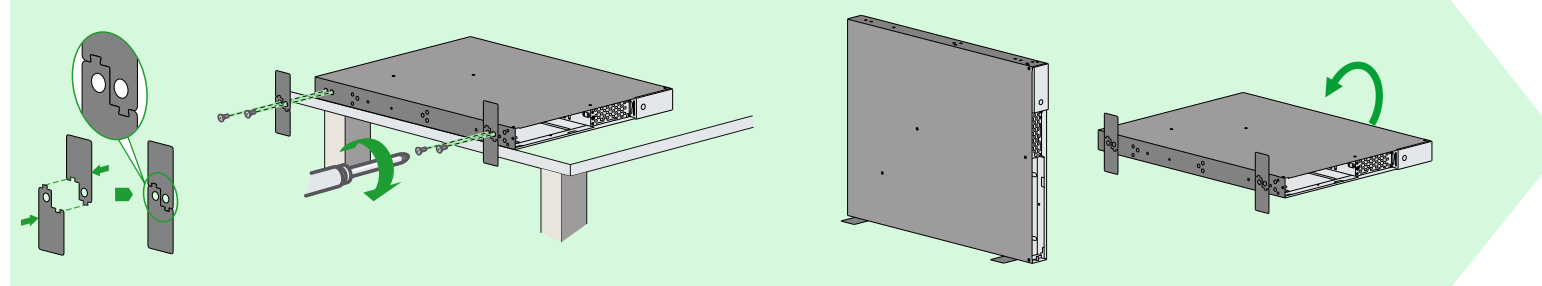

Quick Installation Guide / Guide d'installation rapide

APC™ Smart-UPS Ultra SRTL3KRM1UWC/SRTL3KRM1UWNC/SRTL3KRM1UIC/SRTL3KRM1UINC
 SRTL2K2RM1UWC/SRTL2K2RM1UWNC/SRTL2K2RM1UIC/SRTL2K2RM1UINC

Life Is On

SRTL3KRM1UWC/SRTL3KRM1UWNC/
 SRTL3KRM1UIC/SRTL3KRM1UINC/
 SRTL2K2RM1UWC/SRTL2K2RM1UWNC/
 SRTL2K2RM1UIC/SRTL2K2RM1UINC

[smartconnect.apc.com*](https://smartconnect.apc.com)

- Remote Monitoring
Surveillance à distance
- Email notifications
Notifications par courriel
- Firmware updates
Mises à jour du firmware

* Applicable to / Applicable à / Aplicable a
 SRTL3KRM1UWC/SRTL3KRM1UWNC/
 SRTL3KRM1UIC/SRTL3KRM1UINC/
 SRTL2K2RM1UWC/SRTL2K2RM1UWNC/SRTL2
 K2RM1UIC/SRTL2K2RM1UINC