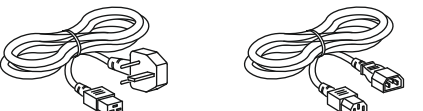

Quick Installation Guide / Guide d'installation rapide

APC™ Smart-UPS Ultra SRTL3KRM1UWC/SRTL3KRM1UWNC/SRTL3KRM1UIC/SRTL3KRM1UINC
 SRTL2K2RM1UWC/SRTL2K2RM1UWNC/SRTL2K2RM1UIC/SRTL2K2RM1UINC

Life Is On

SRTL3KRM1UWC/SRTL3KRM1UWNC/
 SRTL3KRM1UIC/SRTL3KRM1UINC/
 SRTL2K2RM1UWC/SRTL2K2RM1UWNC/
 SRTL2K2RM1UIC/SRTL2K2RM1UINC

[smartconnect.apc.com*](https://smartconnect.apc.com)

- Remote Monitoring
Surveillance à distance
- Email notifications
Notifications par courriel
- Firmware updates
Mises à jour du firmware

* Applicable to / Applicable à / Aplicable a
 SRTL3KRM1UWC/SRTL3KRM1UWNC/
 SRTL3KRM1UIC/SRTL3KRM1UINC/
 SRTL2K2RM1UWC/SRTL2K2RM1UWNC/SRTL2
 K2RM1UIC/SRTL2K2RM1UINC