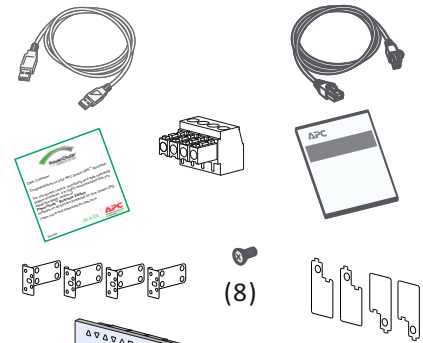

Quick Installation Guide / Guide d'installation rapide

APC™ Smart-UPS Ultra SRTL3KRM1UWC/SRTL3KRM1UWNC/SRTL3KRM1UIC/SRTL3KRM1UINC
 SRTL2K2RM1UWC/SRTL2K2RM1UWNC/SRTL2K2RM1UIC/SRTL2K2RM1UINC

Life Is On

SRTL3KRM1UWC/SRTL3KRM1UWNC/
 SRTL3KRM1UIC/SRTL3KRM1UINC/
 SRTL2K2RM1UWC/SRTL2K2RM1UWNC/
 SRTL2K2RM1UIC/SRTL2K2RM1UINC

[smartconnect.apc.com*](https://smartconnect.apc.com)

- Remote Monitoring
Surveillance à distance
- Email notifications
Notifications par courriel
- Firmware updates
Mises à jour du firmware

* Applicable to / Applicable à / Aplicable a
 SRTL3KRM1UWC/SRTL3KRM1UWNC/
 SRTL3KRM1UIC/SRTL3KRM1UINC/
 SRTL2K2RM1UWC/SRTL2K2RM1UWNC/SRTL2
 K2RM1UIC/SRTL2K2RM1UINC