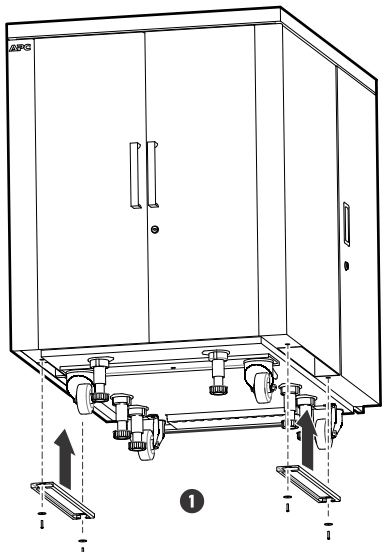

NetShelter CX Dust Filter Installation

AR4701

- AR4018A
- AR4018IA
- AR4018IX329
- AR4018IX330
- AR4018IX331
- AR4018IX332
- AR4024A
- AR4024IA
- AR4024IX329
- AR4024IX330
- AR4024IX331
- AR4024IX332

Clean Regularly	
<p>100-110°F (37-43°C)</p>	