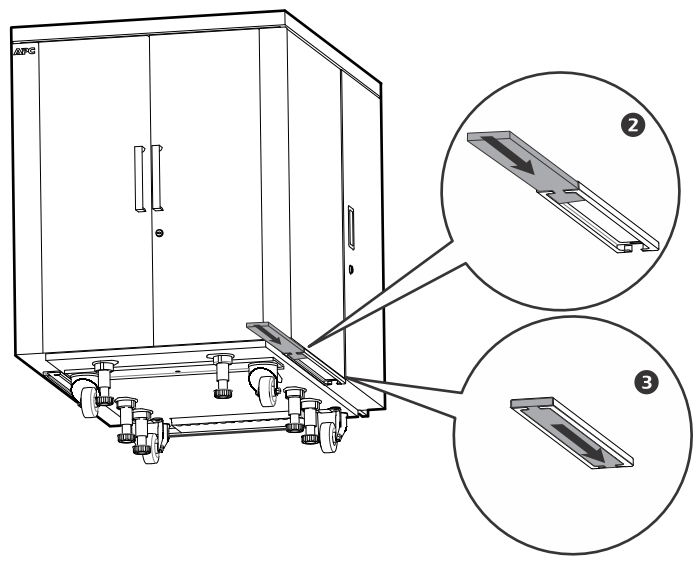

NetShelter CX Dust Filter Installation

AR4701

- AR4018A
- AR4018IA
- AR4018IX329
- AR4018IX330
- AR4018IX331
- AR4018IX332
- AR4024A
- AR4024IA
- AR4024IX329
- AR4024IX330
- AR4024IX331
- AR4024IX332

Clean Regularly	
<p>100-110°F (37-43°C)</p>	