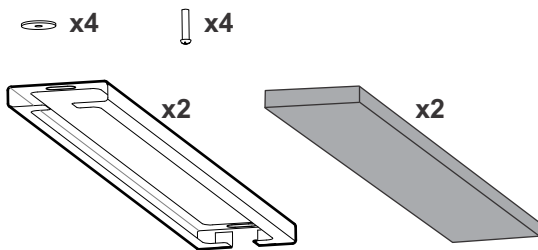

NetShelter CX Dust Filter Installation

AR4701

- AR4018A
- AR4018IA
- AR4018IX329
- AR4018IX330
- AR4018IX331
- AR4018IX332
- AR4024A
- AR4024IA
- AR4024IX329
- AR4024IX330
- AR4024IX331
- AR4024IX332

Clean Regularly	
<p>100-110°F (37-43°C)</p>	