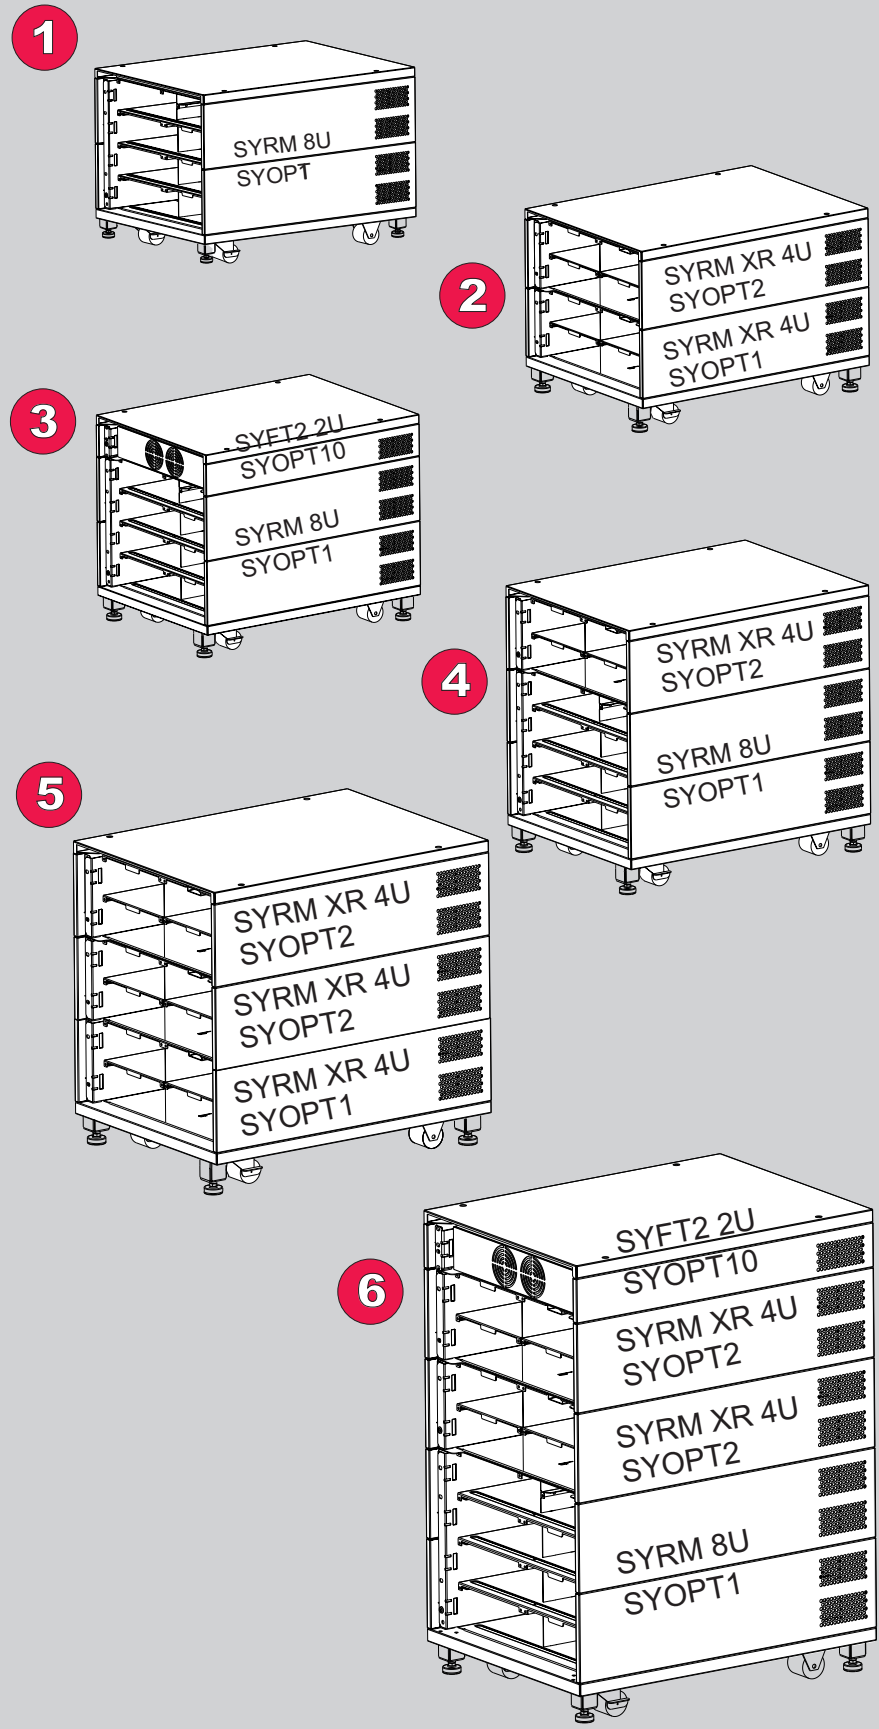

3

Installation Instructions for Extension Kits (SYOPT2, SYOPT10)

1

2

3

4

5

Approved Configurations

Reassembly Instructions

Symmetra™

Floor Mount Kit

Base Kit (SYOPT1, SYOPT11)
Extension Kits
(SYOPT2, SYOPT10)

990-7804A, Revision 1 08/01

Safety Information

< 18 kg (< 40 lb)

18-32 kg (40 - 70 lb)

32 - 55 kg (70 - 120 lb)