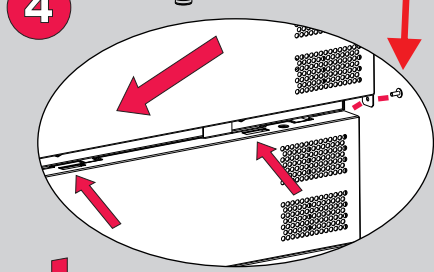

3

Installation Instructions for Extension Kits (SYOPT2, SYOPT10)

1

2

3

4

5

Approved Configurations

Reassembly Instructions

Symmetra™

Floor Mount Kit

Base Kit (SYOPT1, SYOPT11)
Extension Kits
(SYOPT2, SYOPT10)

990-7804A, Revision 1 08/01

Safety Information

< 18 kg (< 40 lb)

18-32 kg (40 - 70 lb)