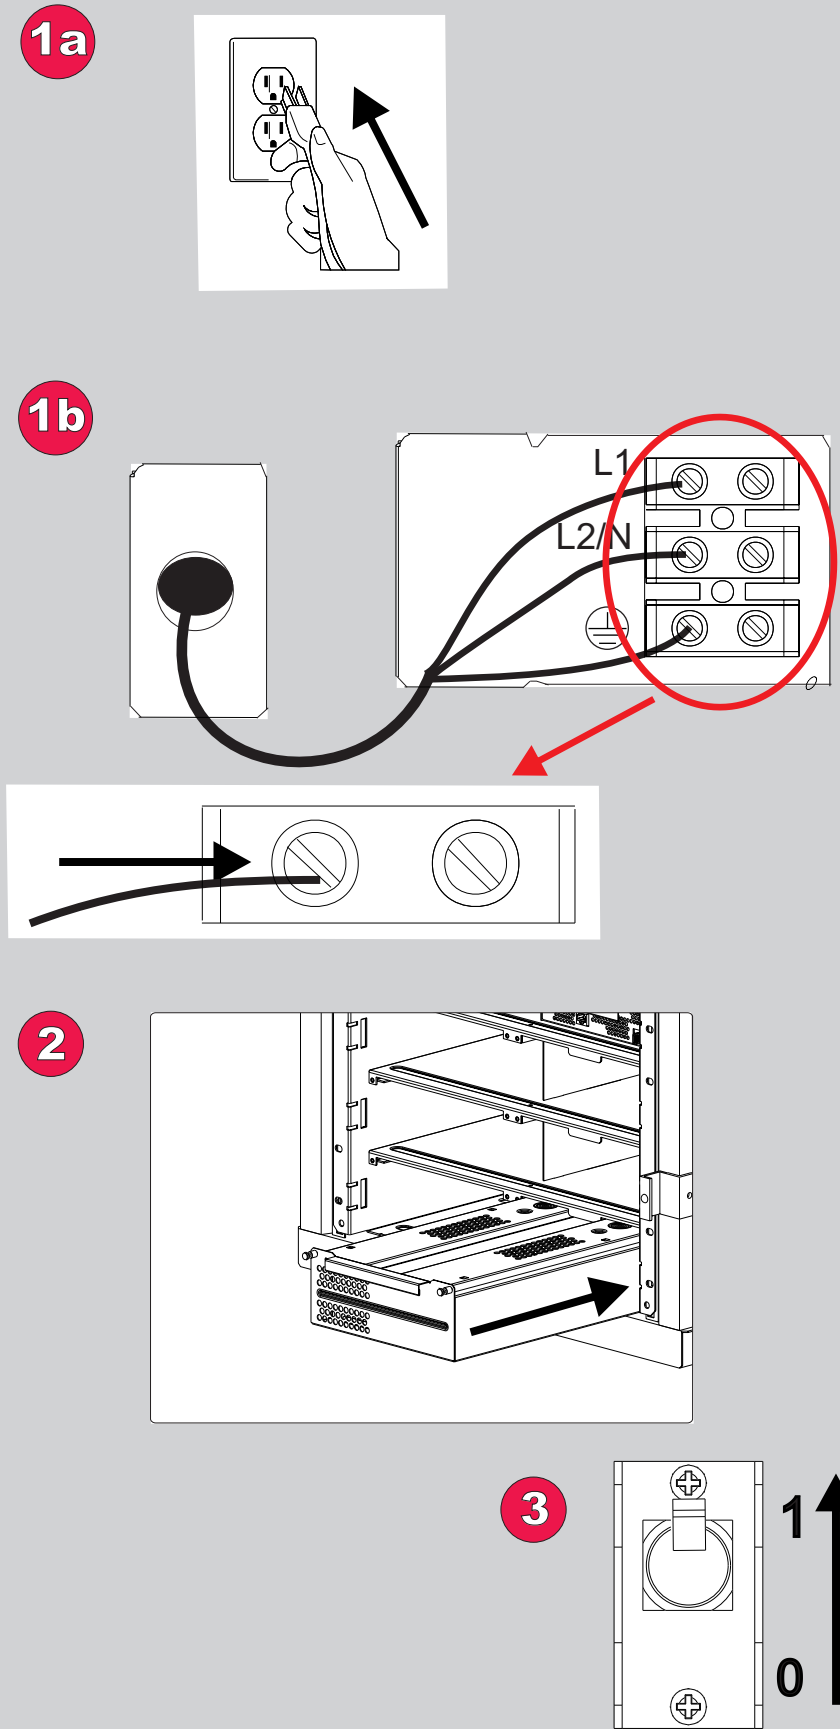

3

Installation Instructions for Extension Kits (SYOPT2, SYOPT10)

1

2

3

4

5

Approved Configurations

Reassembly Instructions

Symmetra™

Floor Mount Kit

Base Kit (SYOPT1, SYOPT11)
Extension Kits
(SYOPT2, SYOPT10)

990-7804A, Revision 1 08/01

Safety Information

< 18 kg (< 40 lb)

18-32 kg (40 - 70 lb)

32 - 55 kg (70 - 120 lb)