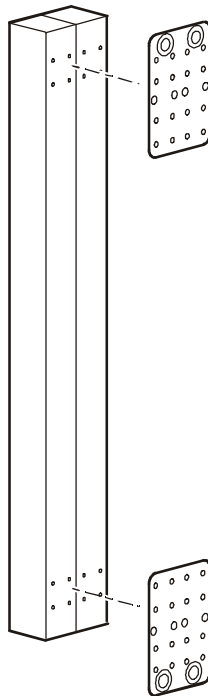

APC® NetShelter®

AR8416—Toolless-Mounting Bracket for PDU

Qty.	Item	Label (see reverse)
8		①
16		②
2		

PDU SKU	Screw Placement
AP9221	
AP9222	
AP9551 AP9554	