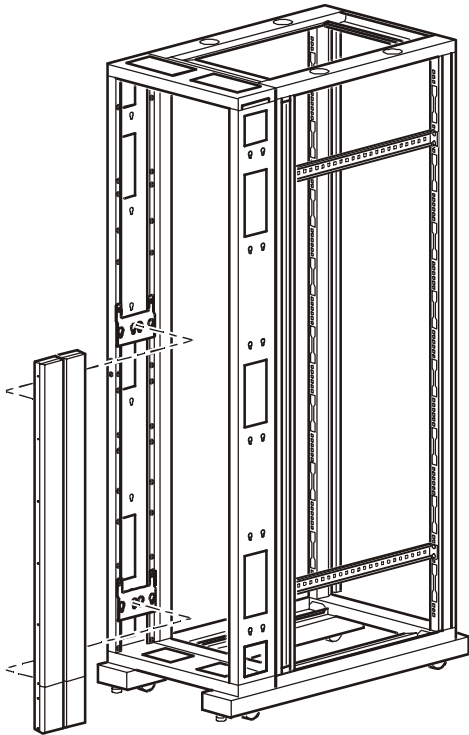

Mounting Brackets for Dual PDUs

Quantity	Included Item		Corresponding Enclosures
2		AR8011BLK (600mm)	AR2100, AR2100BLK, AR2101, AR2101BLK, AR2103BLK, AR2104BLK
		AR8012BLK (750mm)	AR2310BLK, AR2311BLK
4			
4			

A and **C**: Use these positions for PDUs AP7601, AP7602, and AP7608

B and **C**: Use these positions for PDUs AP7620, AP7621, AP7626, and AP7641

PDU: AP7601, AP7602, AP7608

PDU: AP7620, AP7621, AP7626, AP7641