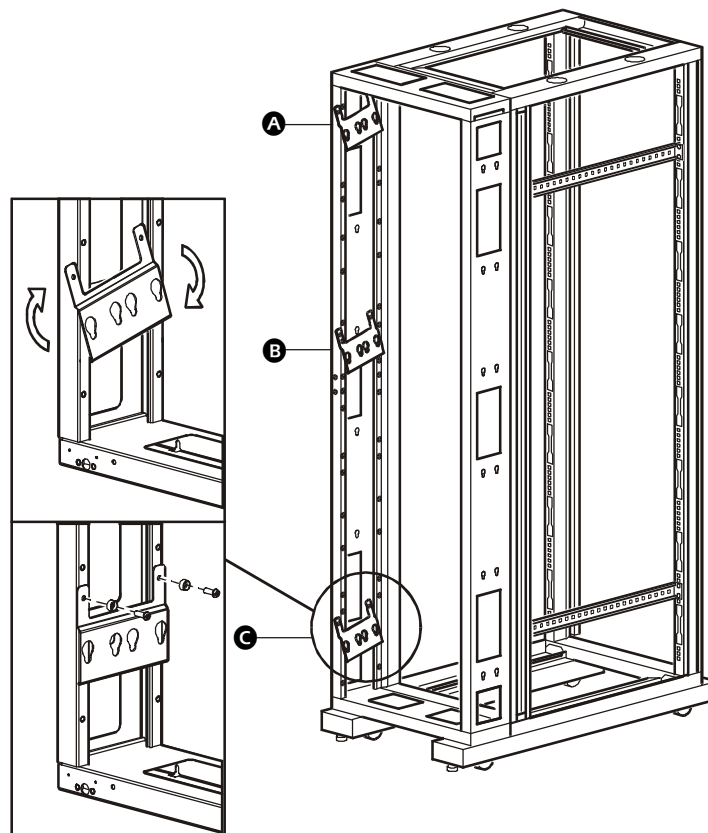

Mounting Brackets for Dual PDUs

Quantity	Included Item		Corresponding Enclosures
2		AR8011BLK (600mm)	AR2100, AR2100BLK, AR2101, AR2101BLK, AR2103BLK, AR2104BLK
		AR8012BLK (750mm)	AR2310BLK, AR2311BLK
4			
4			

A and **C**: Use these positions for PDUs AP7601, AP7602, and AP7608

B and **C**: Use these positions for PDUs AP7620, AP7621, AP7626, and AP7641

PDU: AP7601, AP7602, AP7608

PDU: AP7620, AP7621, AP7626, AP7641