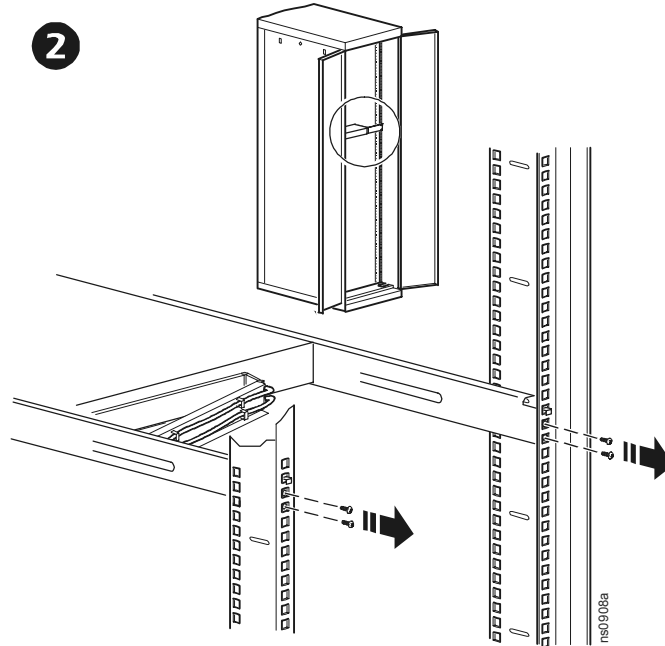

Installation