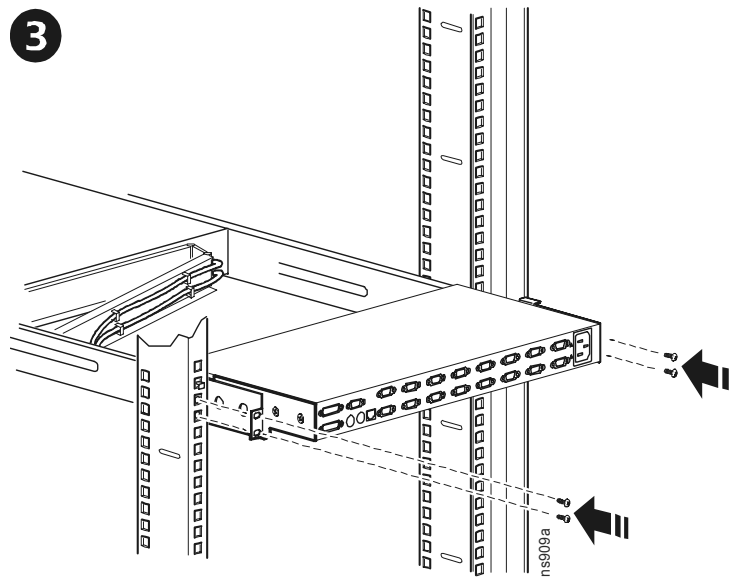

Installation