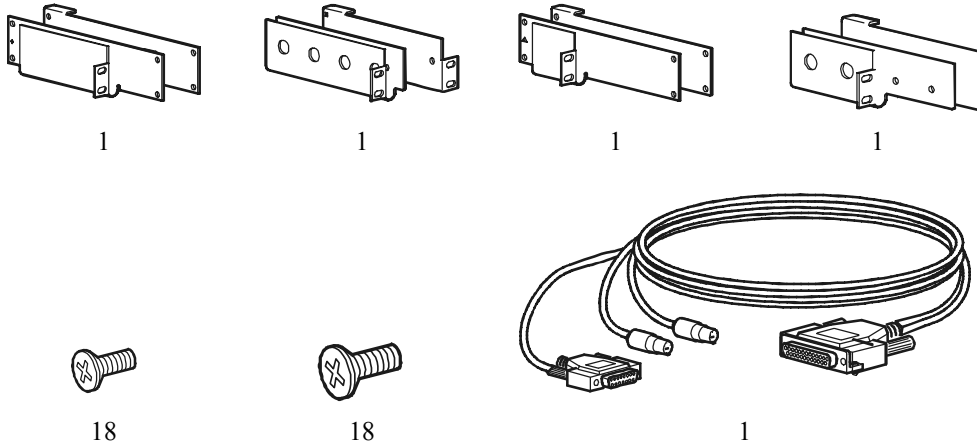

KVM Brackets for Mounting with Rackmount LCD Monitor Keyboard Mouse

Inventory

APC KVM Part number	Spacing of vertical mounting rails	Bracket
AP9254 AP9258 AP9278	 <p>ns0883a 27 in–29 in (685.8 mm–736.6 mm)</p>	 <p>ns0847a</p>
AP5201 AP5202	 <p>ns0883a 27 in–29 in (685.8 mm–736.6 mm)</p>	 <p>ns0845a</p>

APC KVM Part number	Spacing of vertical mounting rails	Bracket
AP9254 AP9258 AP9278	 <p>ns0884a > 29 in (> 736.6 mm)</p>	 <p>ns0843a</p>
AP5201 AP5202	 <p>ns0884a > 29 in (> 736.6 mm)</p>	 <p>ns0840a</p>