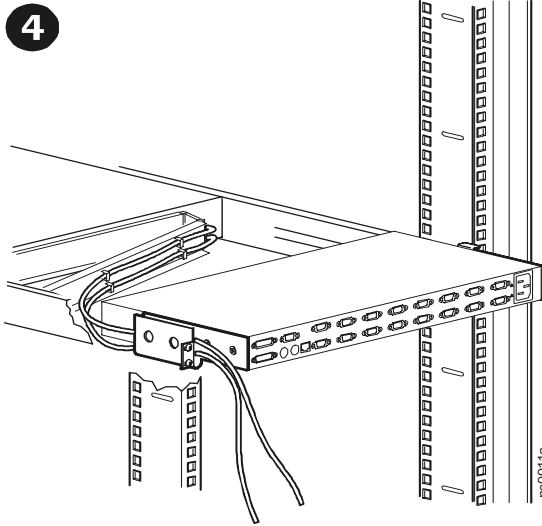

990-2451

06/2005