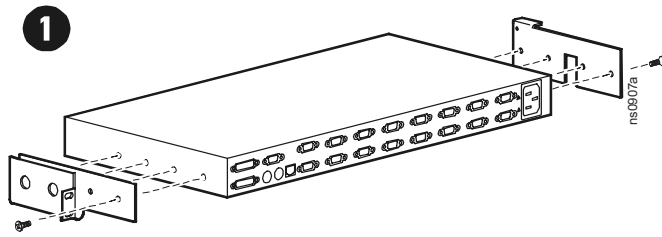

Installation