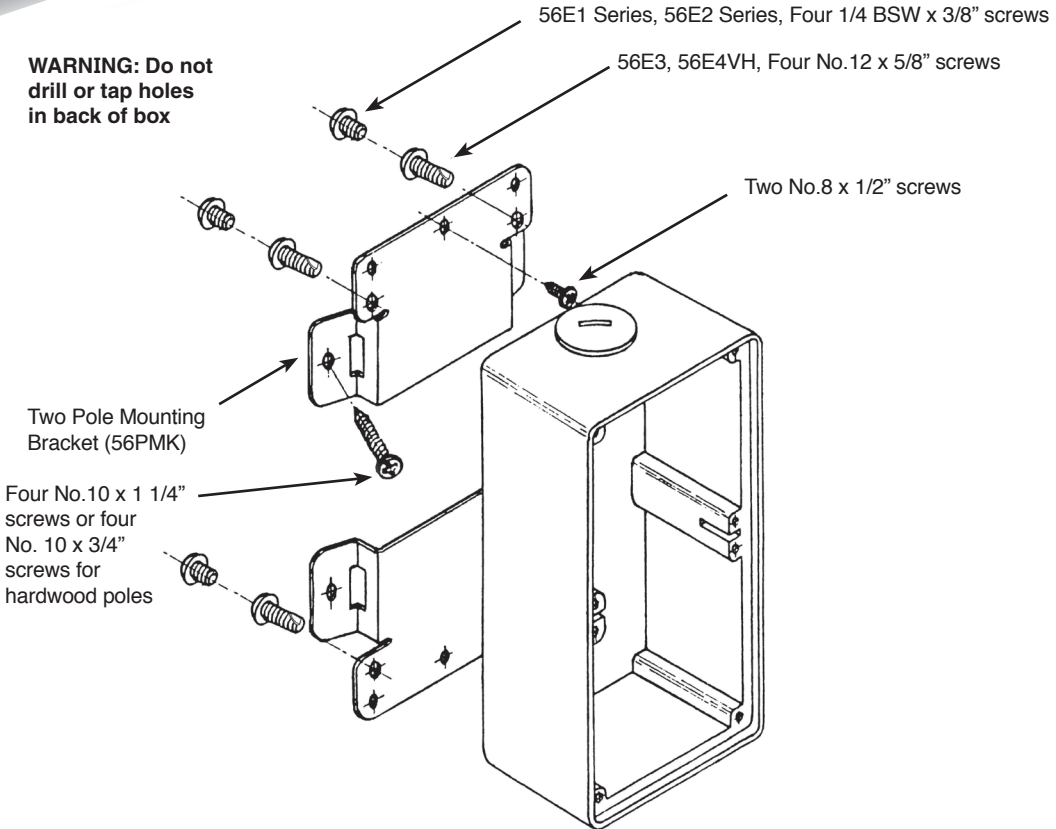

Pole Mounting Bracket Kit 56PMK

Installation Instructions

Schneider Electric (Australia) Pty Ltd

Contact us: clipsal.com/feedback

National Customer Care Enquiries:

Tel 1300 2025 25

Fax 1300 2025 56

clipsal.com