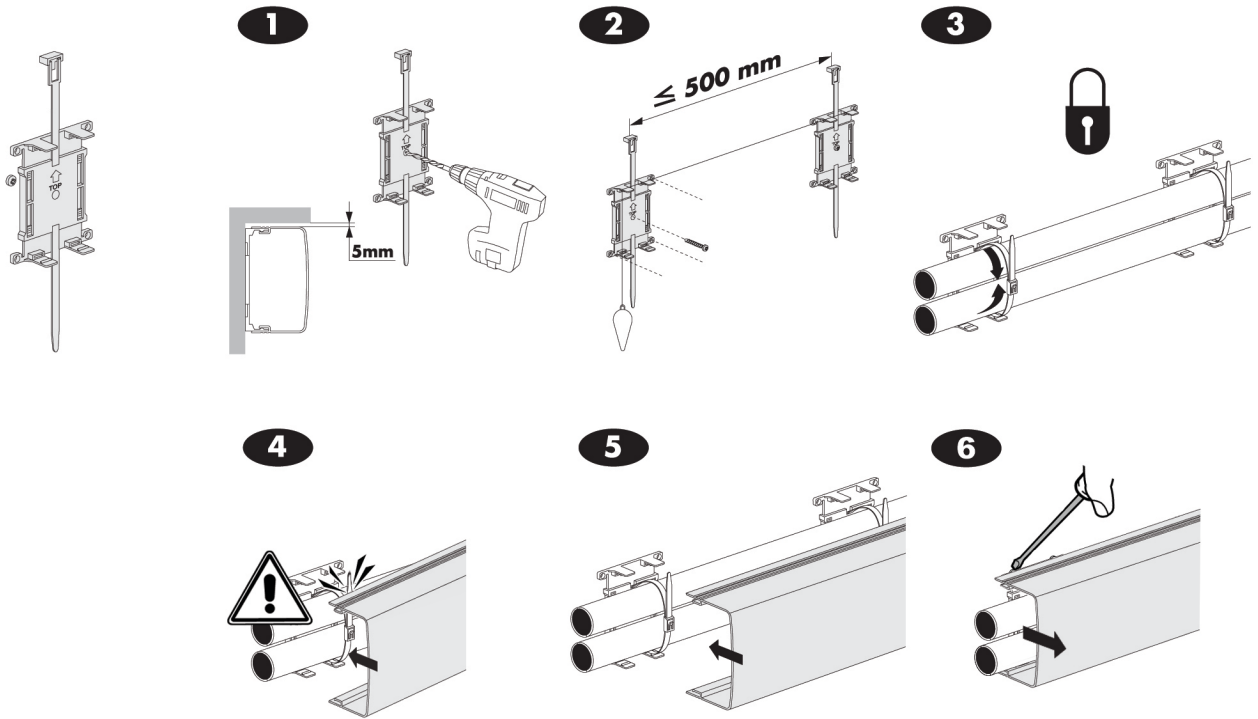

# Pipe trunking Climanova with universal clamp

4095117  
4095118  
4095220

## Joint cover piece