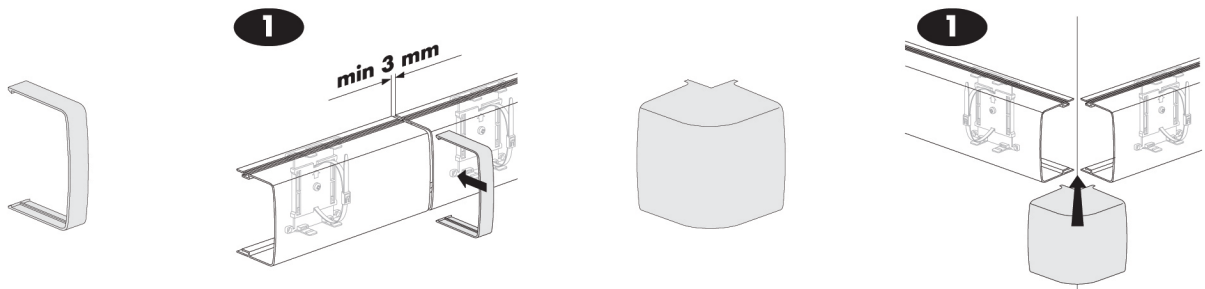

Joint cover piece

External corner