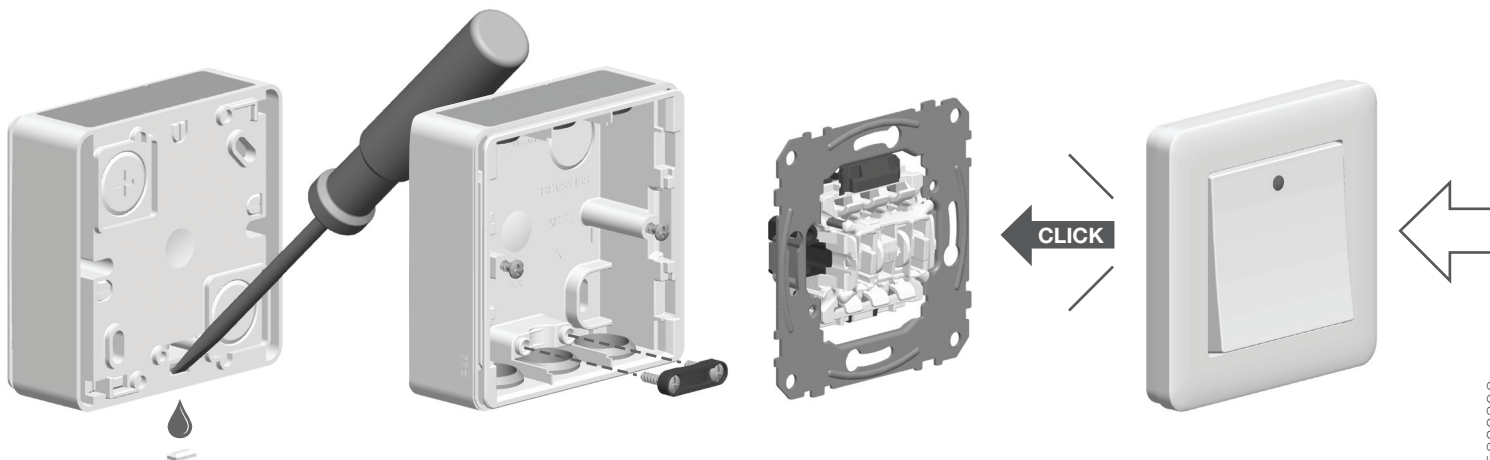

www.schneider-electric.se
Tel. 0155 - 26 54 00

www.schneider-electric.no
Tel. 64 98 56 00

www.schneider-electric.fi
Tel. 010 446 610

S1A5822800