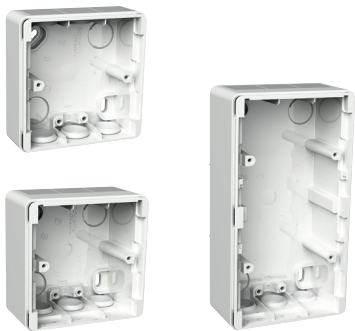

Schneider
Electric

Exxact

IP20

+

=

IP44

fold

fold