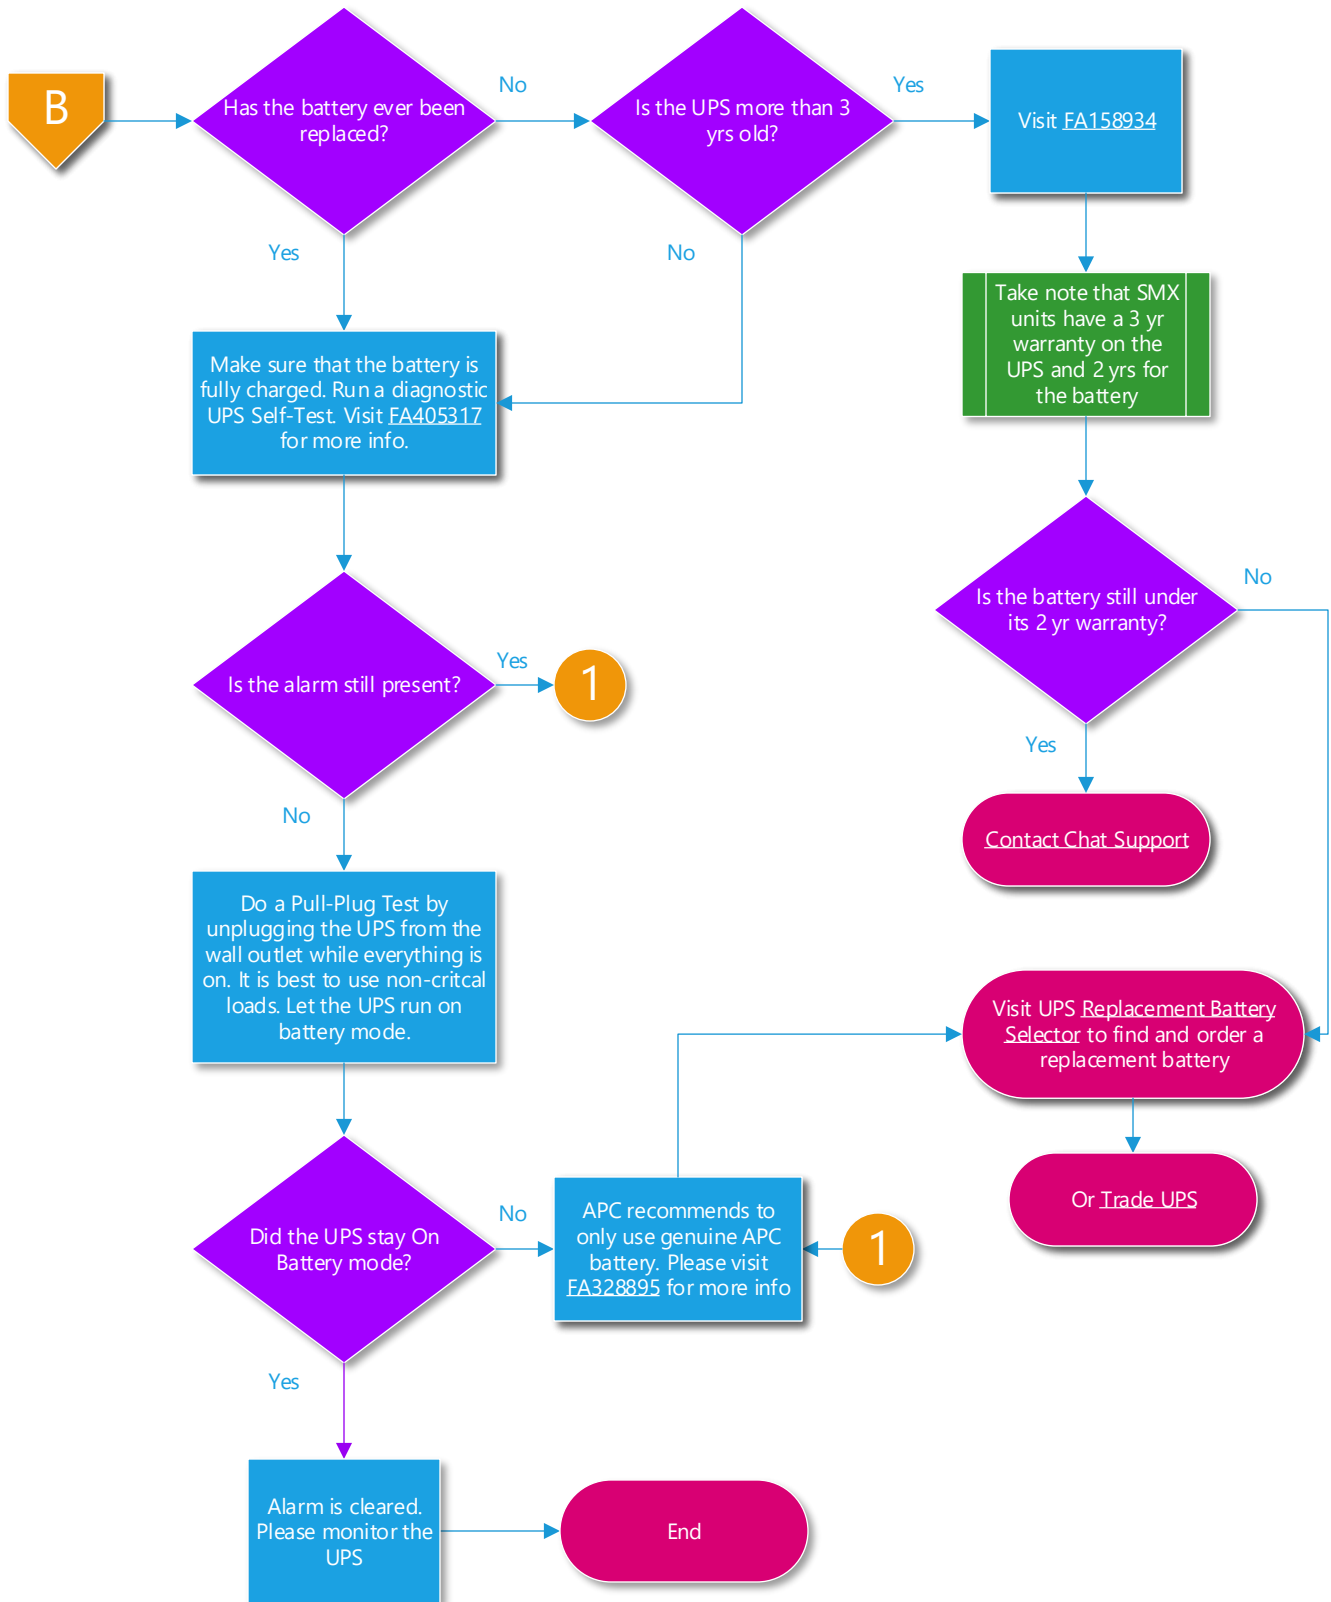

Troubleshooting Flow for Smart-UPS SMX

By Michael Victoriano & Jeremy Luyon

Troubleshooting Flow for Smart-UPS SMX

By Michael Victoriano & Jeremy Luyon

Troubleshooting Flow for Smart-UPS SMX

By Michael Victoriano & Jeremy Luyon

Troubleshooting Flow for Smart-UPS SMX

By Michael Victoriano & Jeremy Luyon

Life Is On

Schneider
Electric