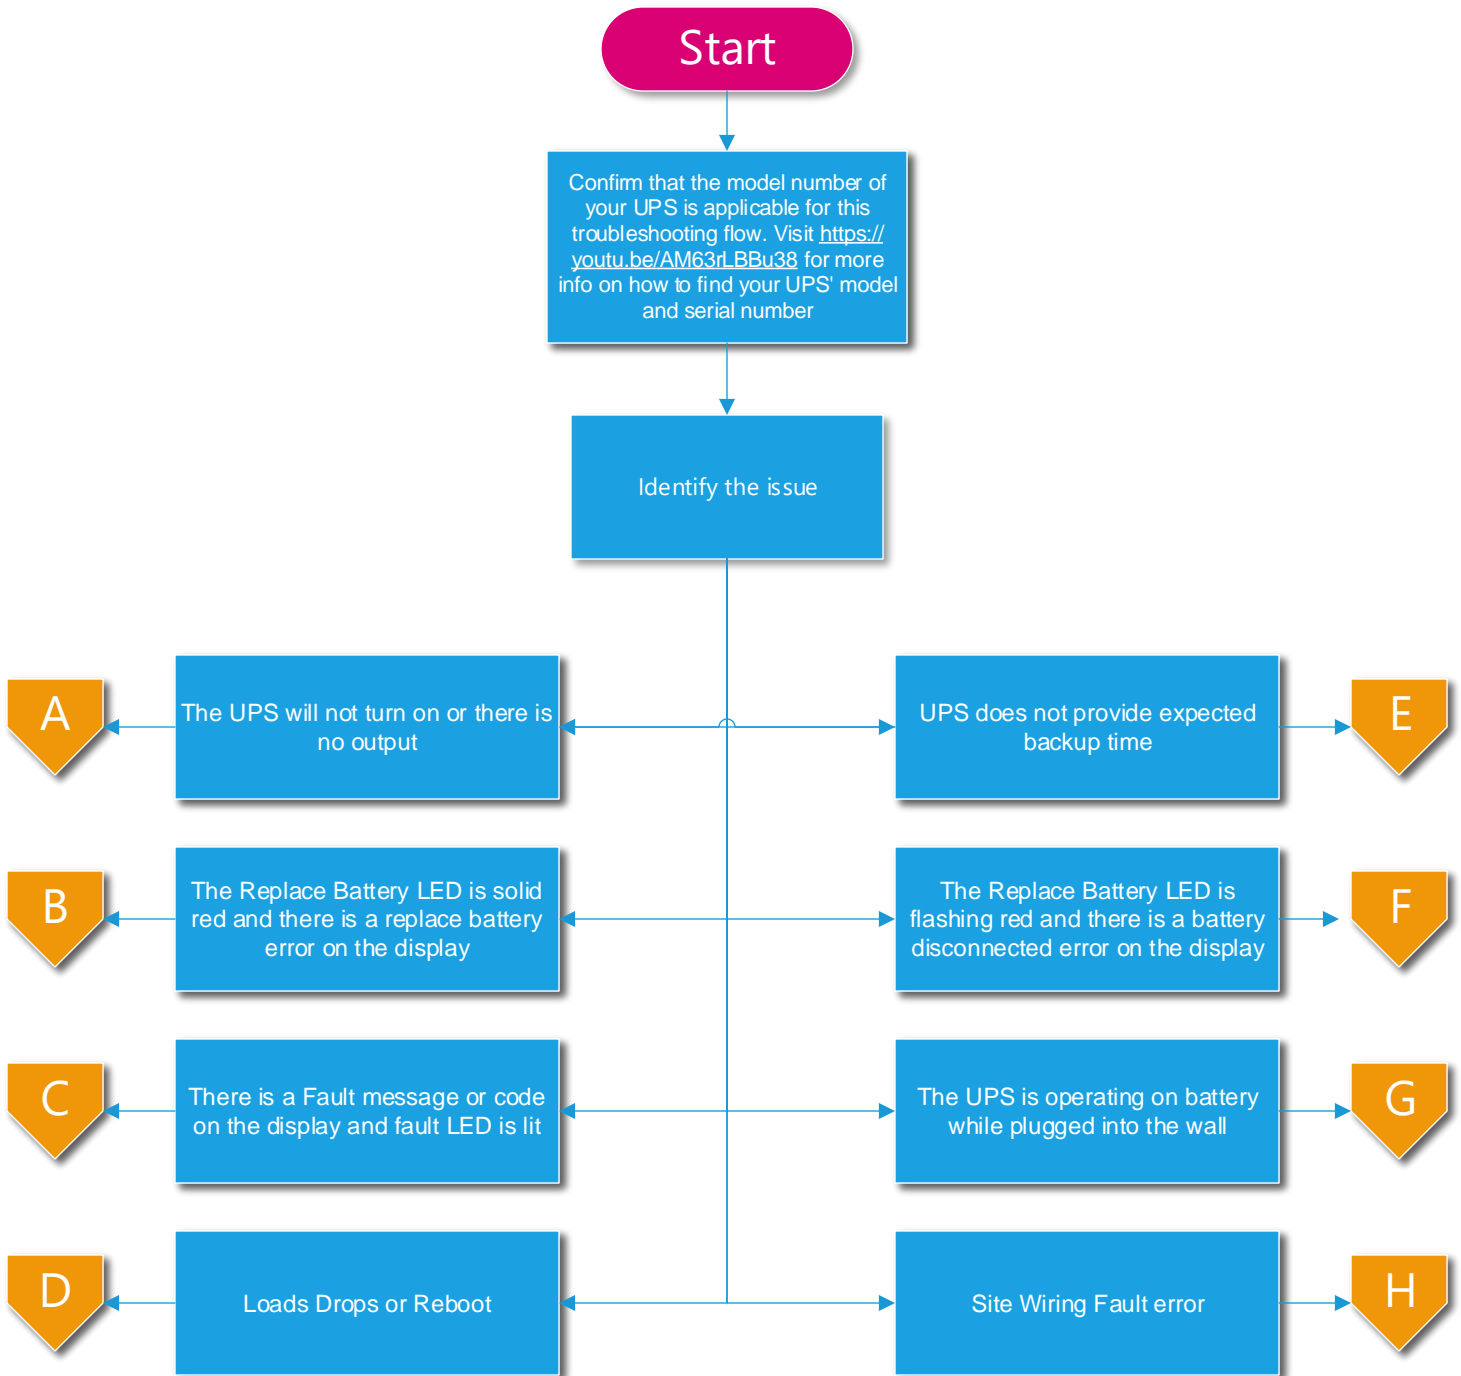

Troubleshooting Flow for Smart-UPS SMX

By Michael Victoriano & Jeremy Luyon

Smart-UPS SMX Models / SKU

By Michael Victoriano & Jeremy Luyon

SMX750	SMX2200RMLV2U
SMX750US	SMX2200RMLVUS
SMX750NC	SMX2200RMHV2U
SMX750-NMC	SMX2200R2HVNC
SMX1000	SMX3000LV
SMX1000US	SMX3000LVNC
SMX2000LV	SMX3000LVUS
SMX2000LVUS	SMX3000LVNCUS
SMX2000LVNC	SMX3000HV
SMX2000LVNCUS	SMX3000HVNC
SMX2000RMLV2U	SMX3000HVT
SMX2000RMLV2UNC	SMX3000HVTUS
SMX2KRMLVNCUS	SMX3000RMLV2U
SMX2KR2UNCX145	SMX3000RMLVUS
SMX2200HV	SMX3000RMLV2UNC
SMX2200HVNC	SMX3000RMHV2U
	SMX3000RMHV2UNC

Troubleshooting Flow for Smart-UPS SMX

By Michael Victoriano & Jeremy Luyon

Troubleshooting Flow for Smart-UPS SMX

By Michael Victoriano & Jeremy Luyon

Troubleshooting Flow for Smart-UPS SMX

By Michael Victoriano & Jeremy Luyon

Troubleshooting Flow for Smart-UPS SMX

By Michael Victoriano & Jeremy Luyon

Life Is On

Schneider
Electric