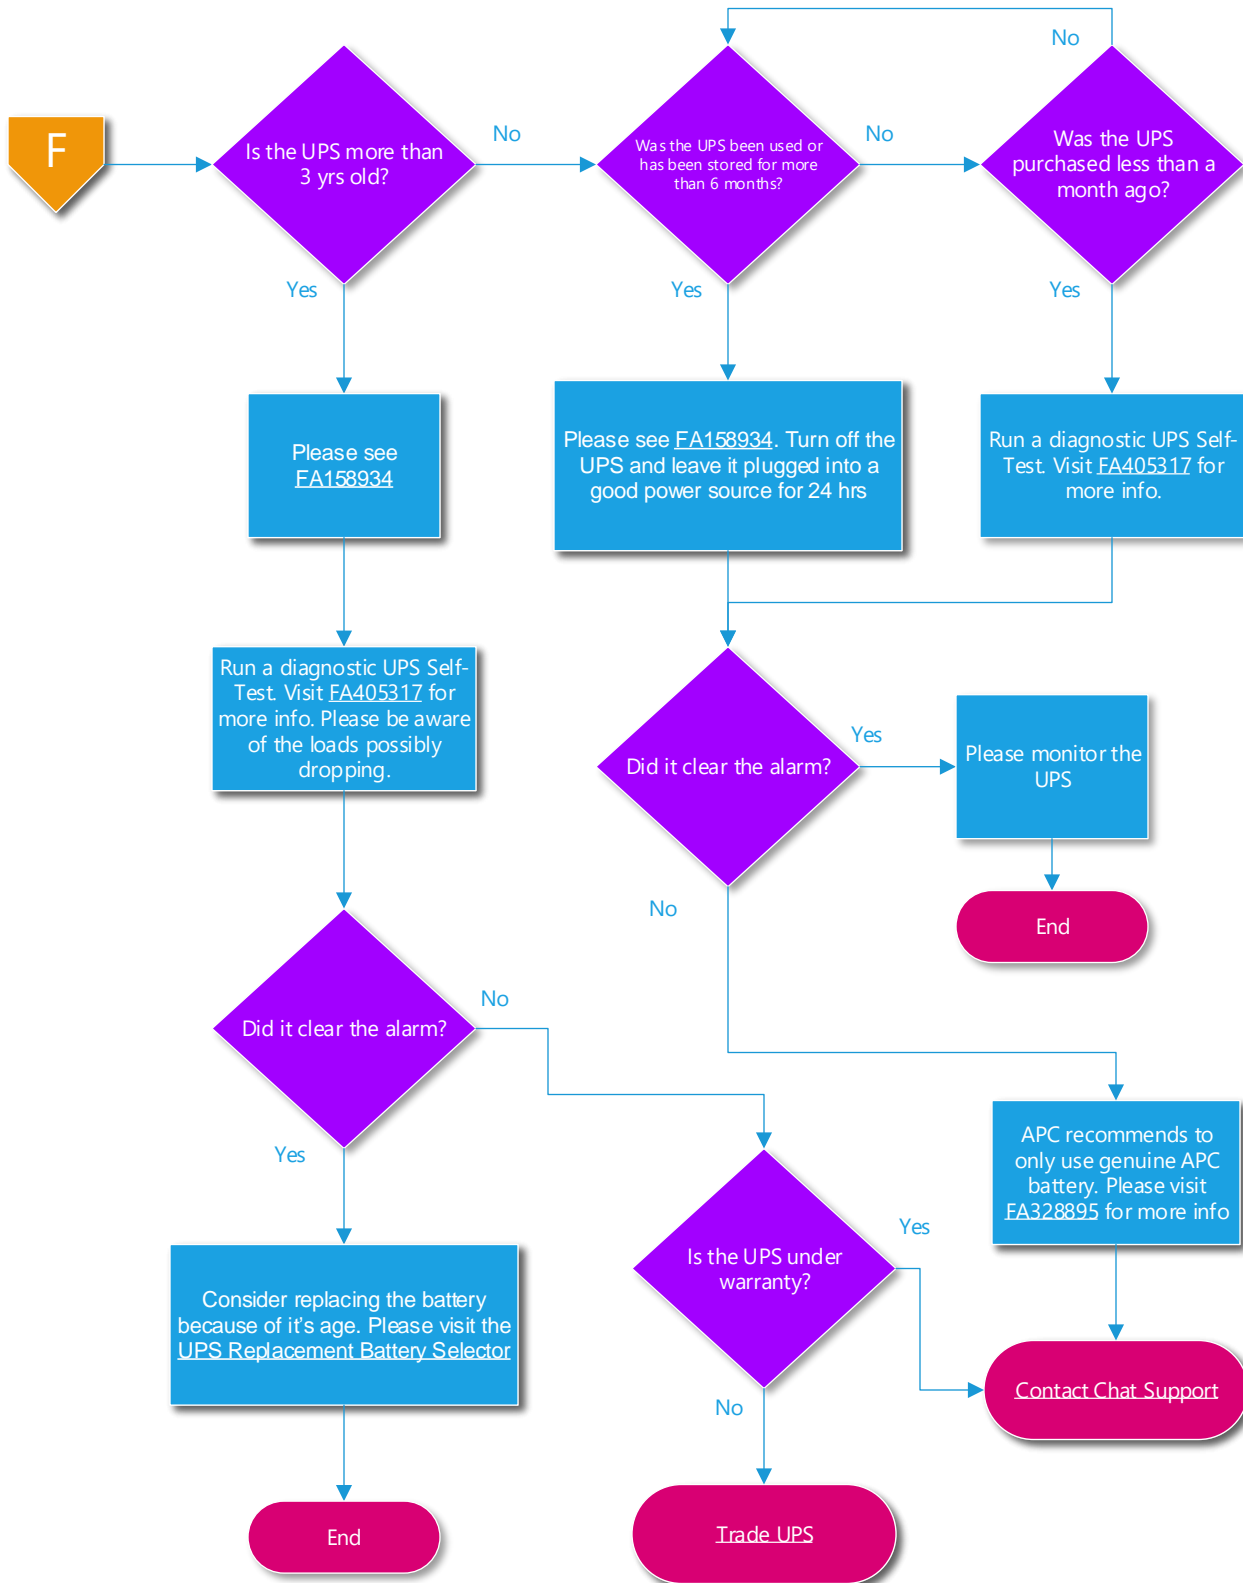

Troubleshooting Flow for Smart-UPS SMX

By Michael Victoriano & Jeremy Luyon

Troubleshooting Flow for Smart-UPS SMX

By Michael Victoriano & Jeremy Luyon

Troubleshooting Flow for Smart-UPS SMX

By Michael Victoriano & Jeremy Luyon

Troubleshooting Flow for Smart-UPS SMX

By Michael Victoriano & Jeremy Luyon

Life Is On

Schneider
Electric