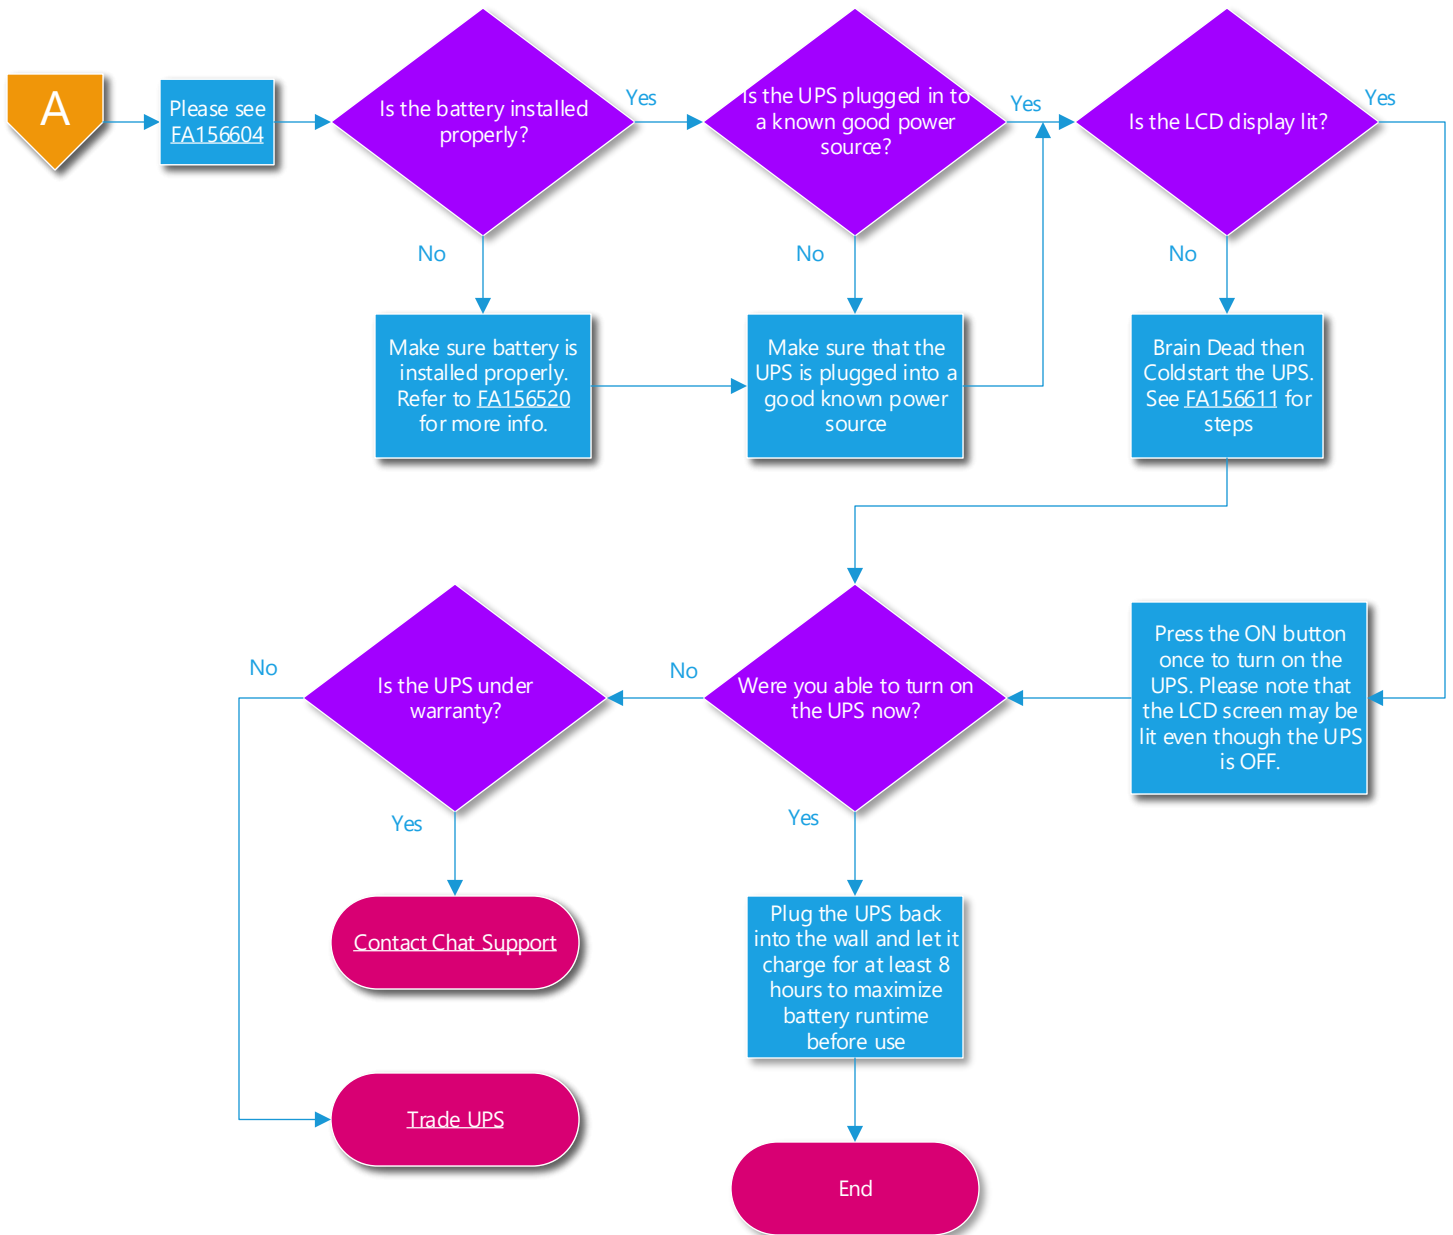

Troubleshooting Flow for Smart-UPS SMX

By Michael Victoriano & Jeremy Luyon

Smart-UPS SMX Models / SKU

By Michael Victoriano & Jeremy Luyon

SMX750	SMX2200RMLV2U
SMX750US	SMX2200RMLVUS
SMX750NC	SMX2200RMHV2U
SMX750-NMC	SMX2200R2HVNC
SMX1000	SMX3000LV
SMX1000US	SMX3000LVNC
SMX2000LV	SMX3000LVUS
SMX2000LVUS	SMX3000LVNCUS
SMX2000LVNC	SMX3000HV
SMX2000LVNCUS	SMX3000HVNC
SMX2000RMLV2U	SMX3000HVT
SMX2000RMLV2UNC	SMX3000HVTUS
SMX2KRMLVNCUS	SMX3000RMLV2U
SMX2KR2UNCX145	SMX3000RMLVUS
SMX2200HV	SMX3000RMLV2UNC
SMX2200HVNC	SMX3000RMHV2U
	SMX3000RMHV2UNC

Troubleshooting Flow for Smart-UPS SMX

By Michael Victoriano & Jeremy Luyon

Troubleshooting Flow for Smart-UPS SMX

By Michael Victoriano & Jeremy Luyon

Troubleshooting Flow for Smart-UPS SMX

By Michael Victoriano & Jeremy Luyon

Troubleshooting Flow for Smart-UPS SMX

By Michael Victoriano & Jeremy Luyon

Life Is On

Schneider
Electric