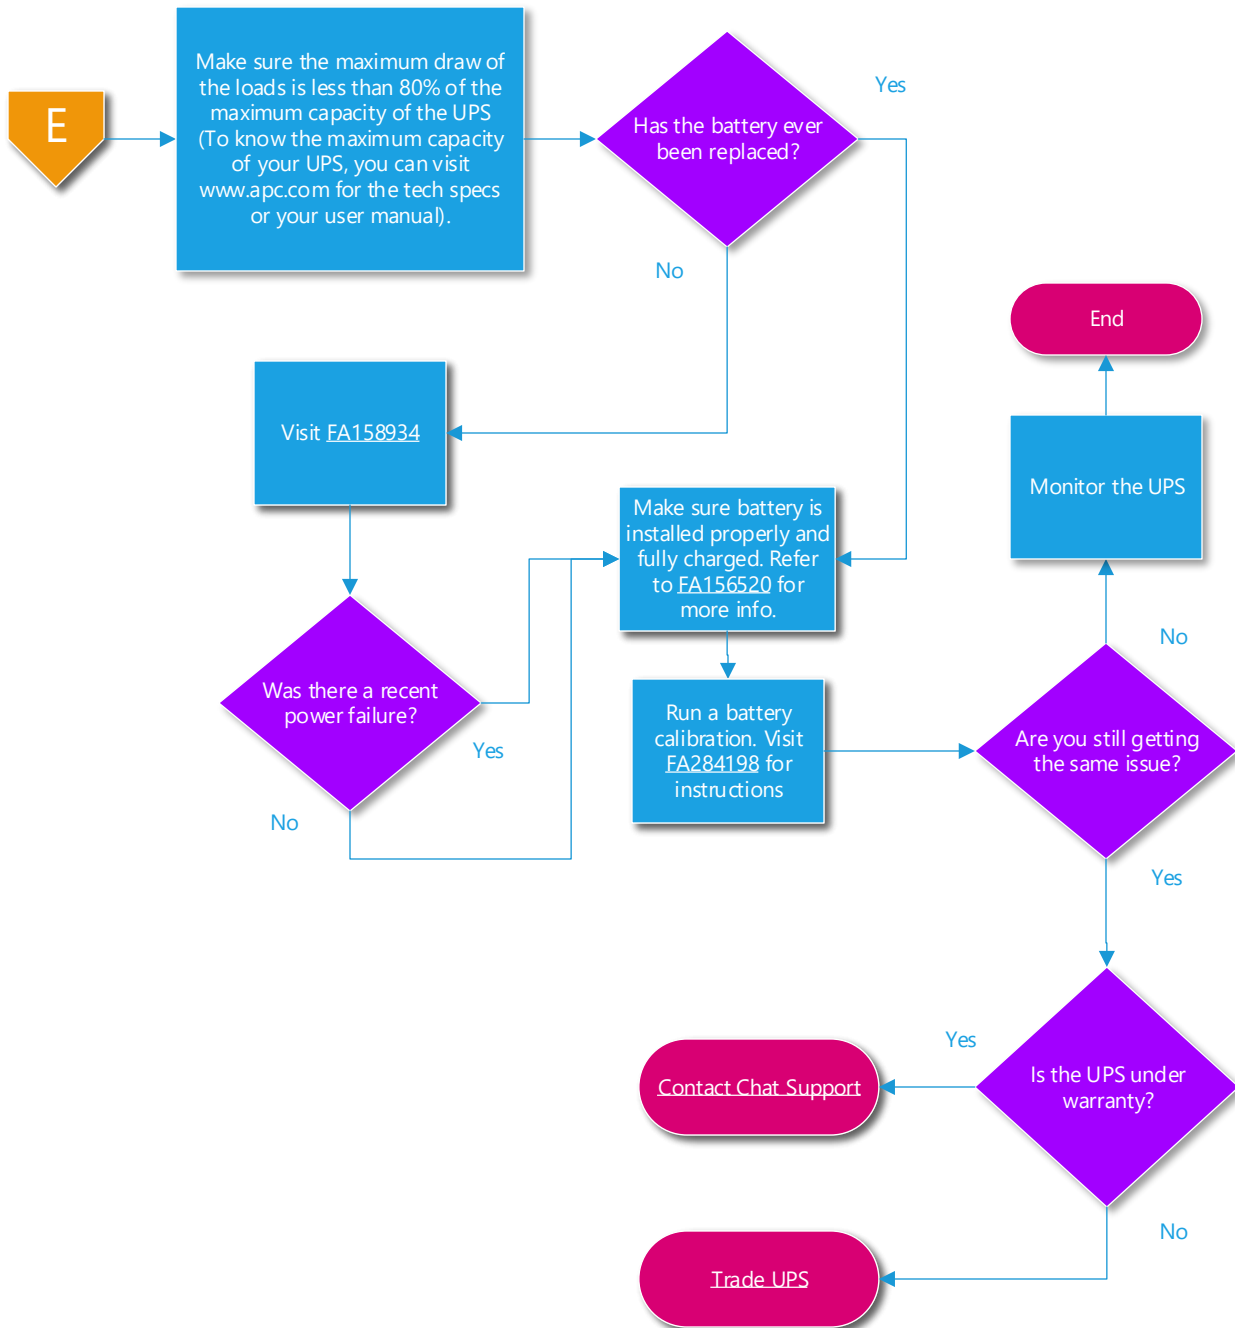

Troubleshooting Flow for Smart-UPS SMX

By Michael Victoriano & Jeremy Luyon

Troubleshooting Flow for Smart-UPS SMX

By Michael Victoriano & Jeremy Luyon

Troubleshooting Flow for Smart-UPS SMX

By Michael Victoriano & Jeremy Luyon

Troubleshooting Flow for Smart-UPS SMX

By Michael Victoriano & Jeremy Luyon

Life Is On

Schneider
Electric