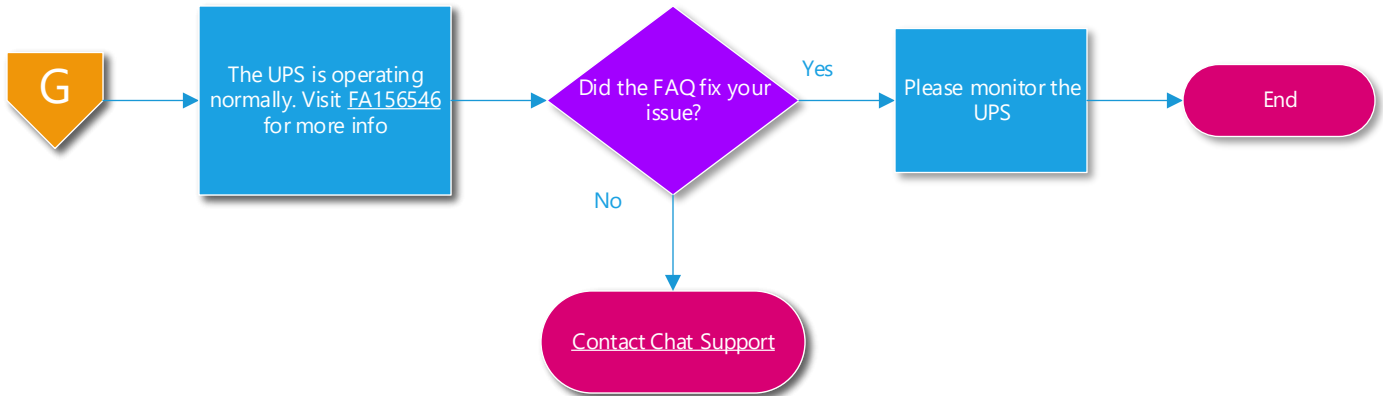

Troubleshooting Flow for Smart-UPS SMT

By Michael Victoriano & Jeremy Luyon

Troubleshooting Flow for Smart-UPS SMT

By Michael Victoriano & Jeremy Luyon

Troubleshooting Flow for Smart-UPS SMT

By Michael Victoriano & Jeremy Luyon

Troubleshooting Flow for Smart-UPS SMT

By Michael Victoriano & Jeremy Luyon

Life Is On

Schneider
Electric