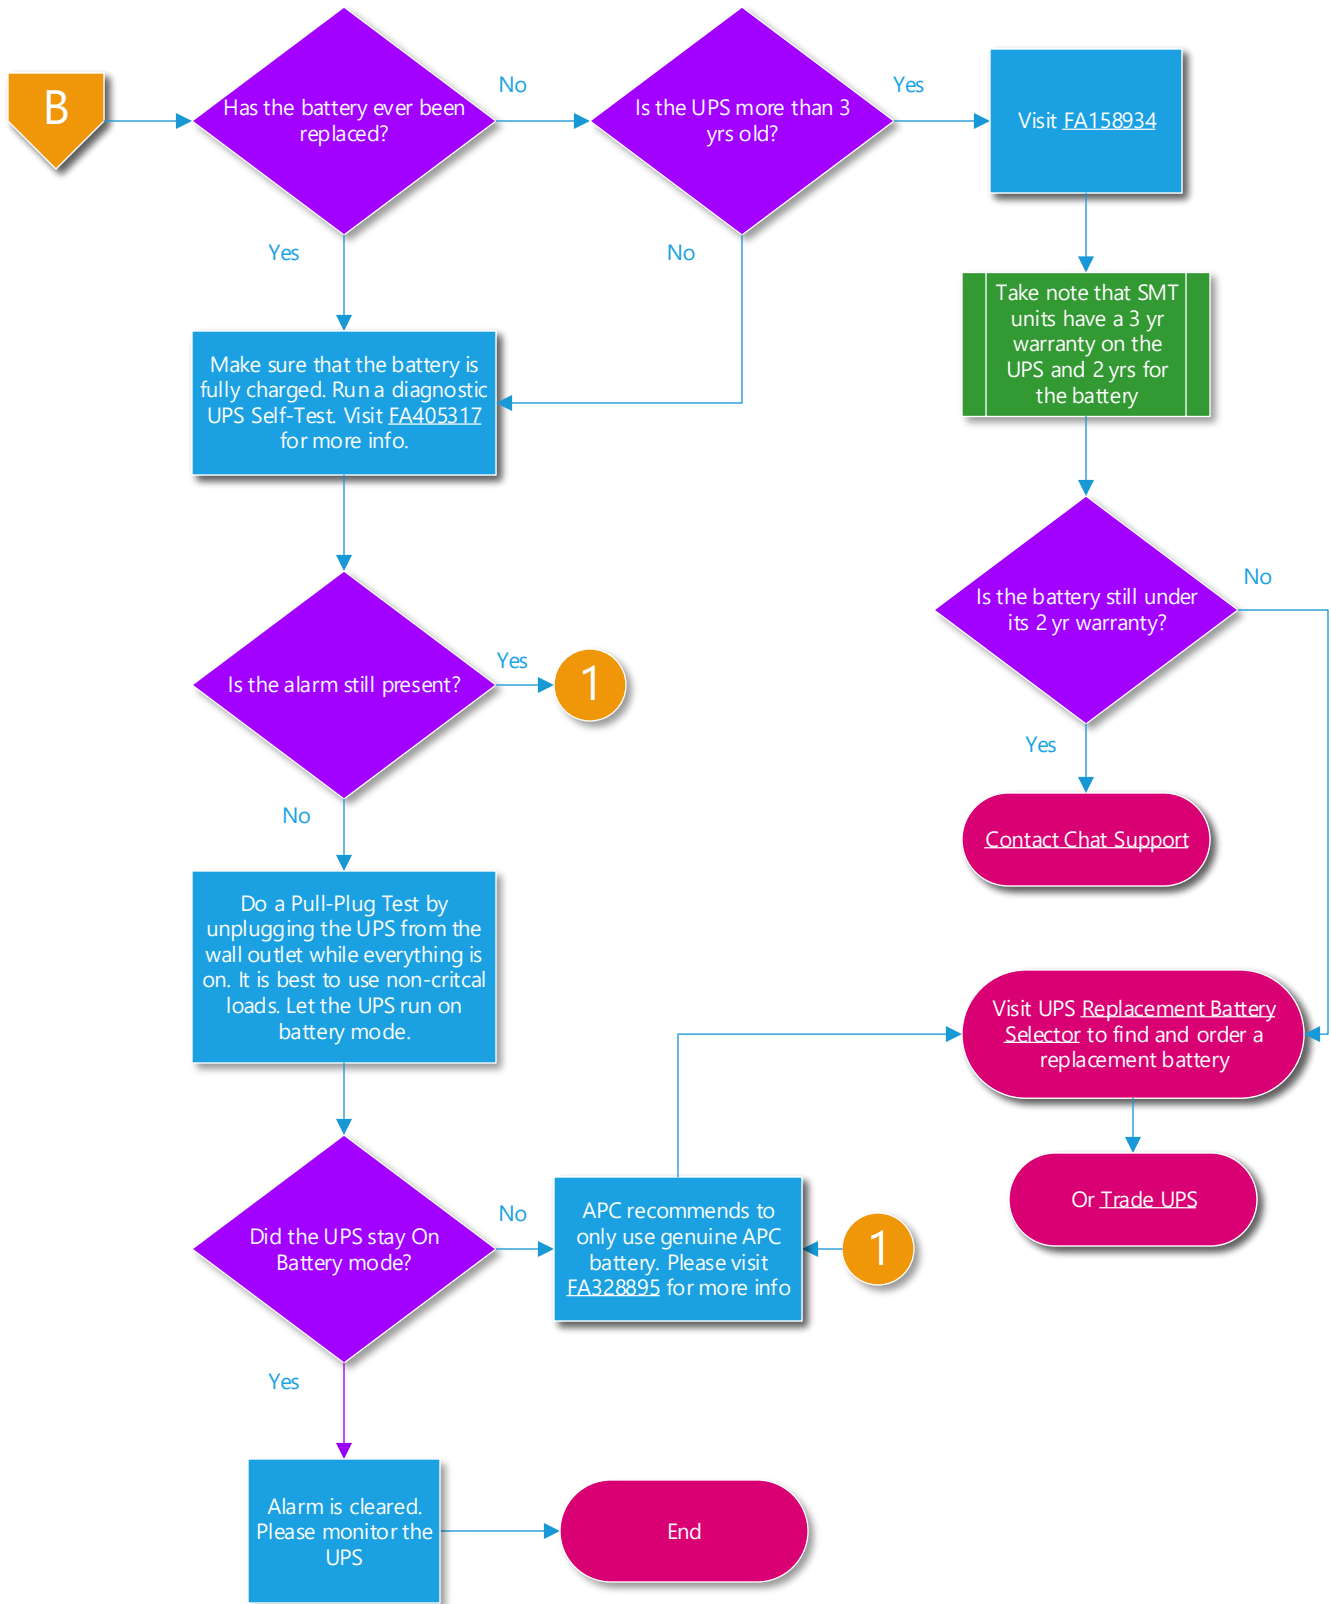

SMT2200US
SMT2200RM2U
SMT2200RM2UC
SMT2200RM2UNC
SMT2200R2X106
SMT3000
SMT3000C
SMT3000RM2U
SMT3000RMT2U
SMT3000RM2UC
SMT3000RMUS
SMT3000RM2UNC
SMT3000R2X145

Troubleshooting Flow for Smart-UPS SMX

By Michael Victoriano & Jeremy Luyon

Troubleshooting Flow for Smart-UPS SMT

By Michael Victoriano & Jeremy Luyon

Troubleshooting Flow for Smart-UPS SMT

By Michael Victoriano & Jeremy Luyon

Troubleshooting Flow for Smart-UPS SMT

By Michael Victoriano & Jeremy Luyon