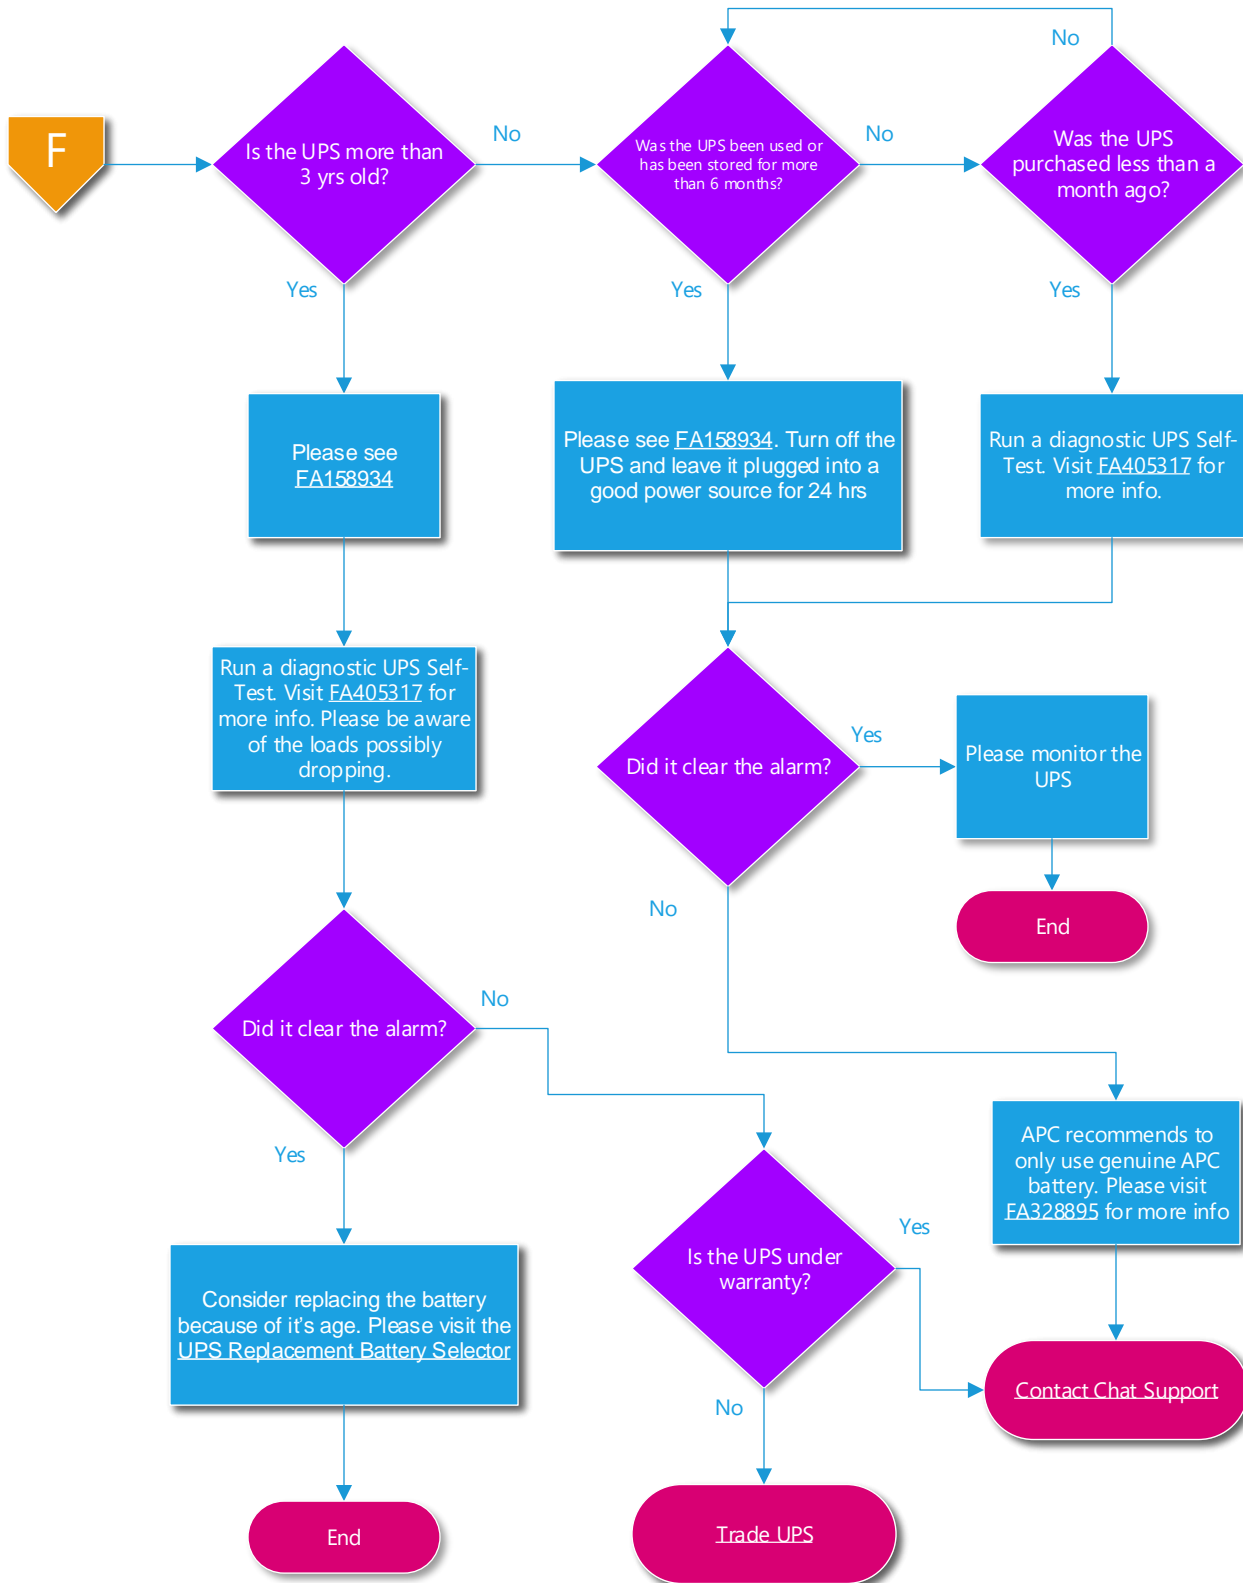

Troubleshooting Flow for Smart-UPS SMT

By Michael Victoriano & Jeremy Luyon