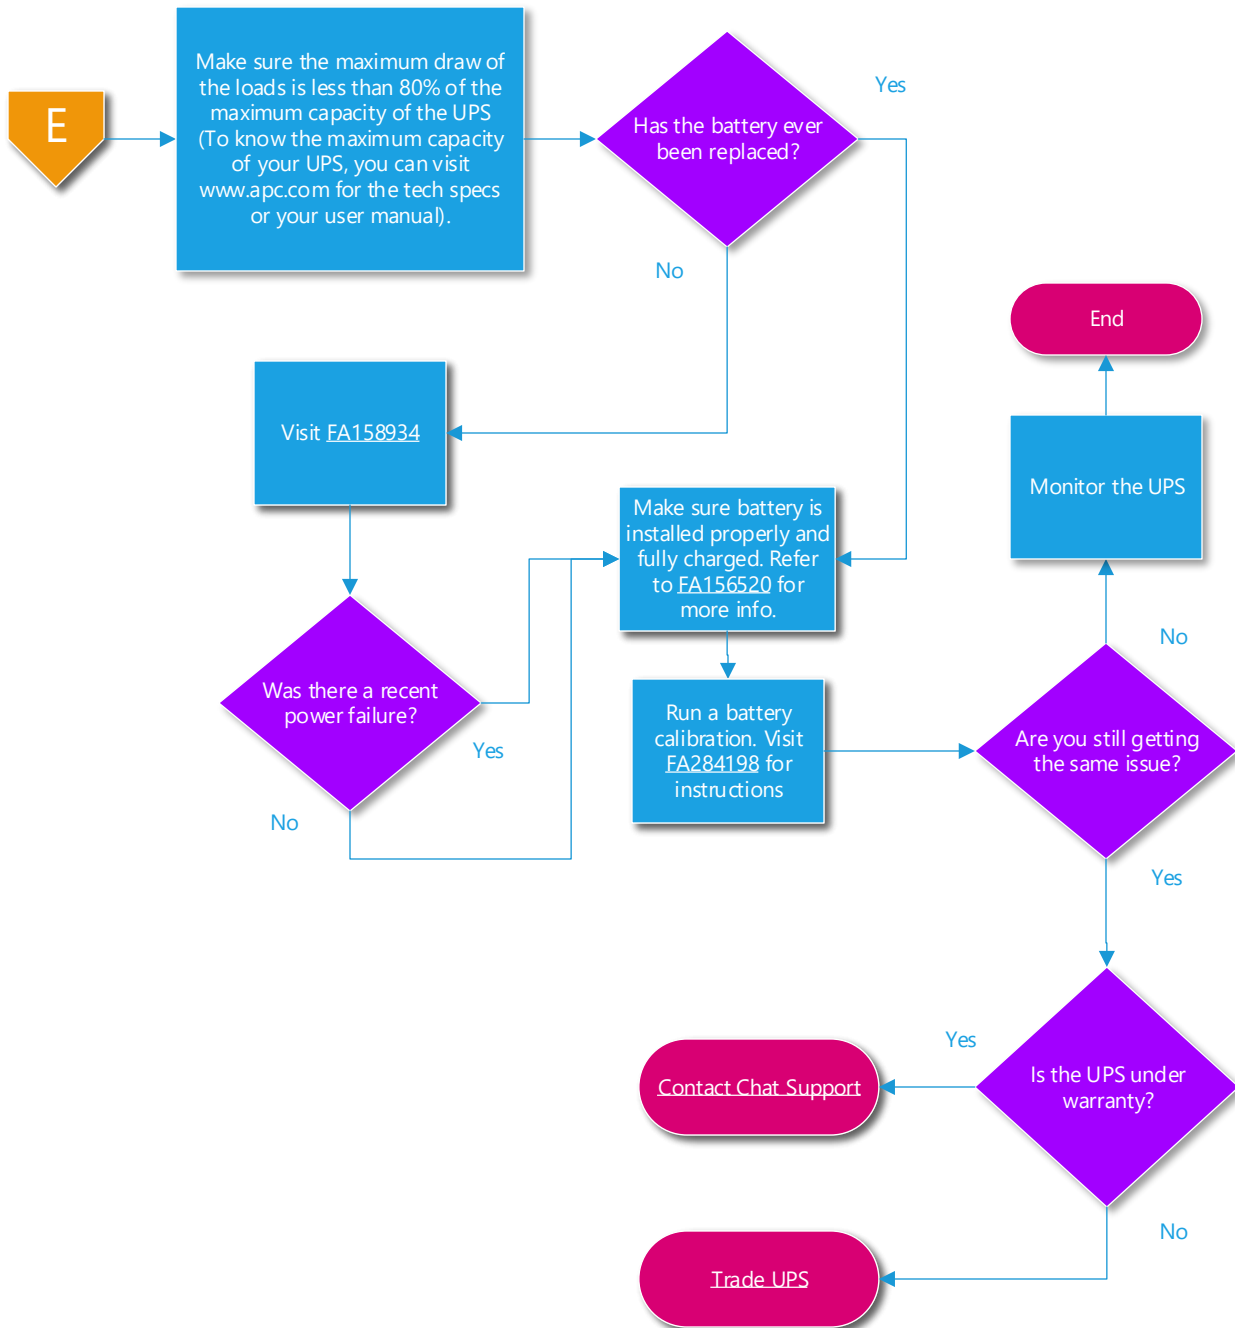

Troubleshooting Flow for Smart-UPS SMT

By Michael Victoriano & Jeremy Luyon

Troubleshooting Flow for Smart-UPS SMT

By Michael Victoriano & Jeremy Luyon

Troubleshooting Flow for Smart-UPS SMT

By Michael Victoriano & Jeremy Luyon