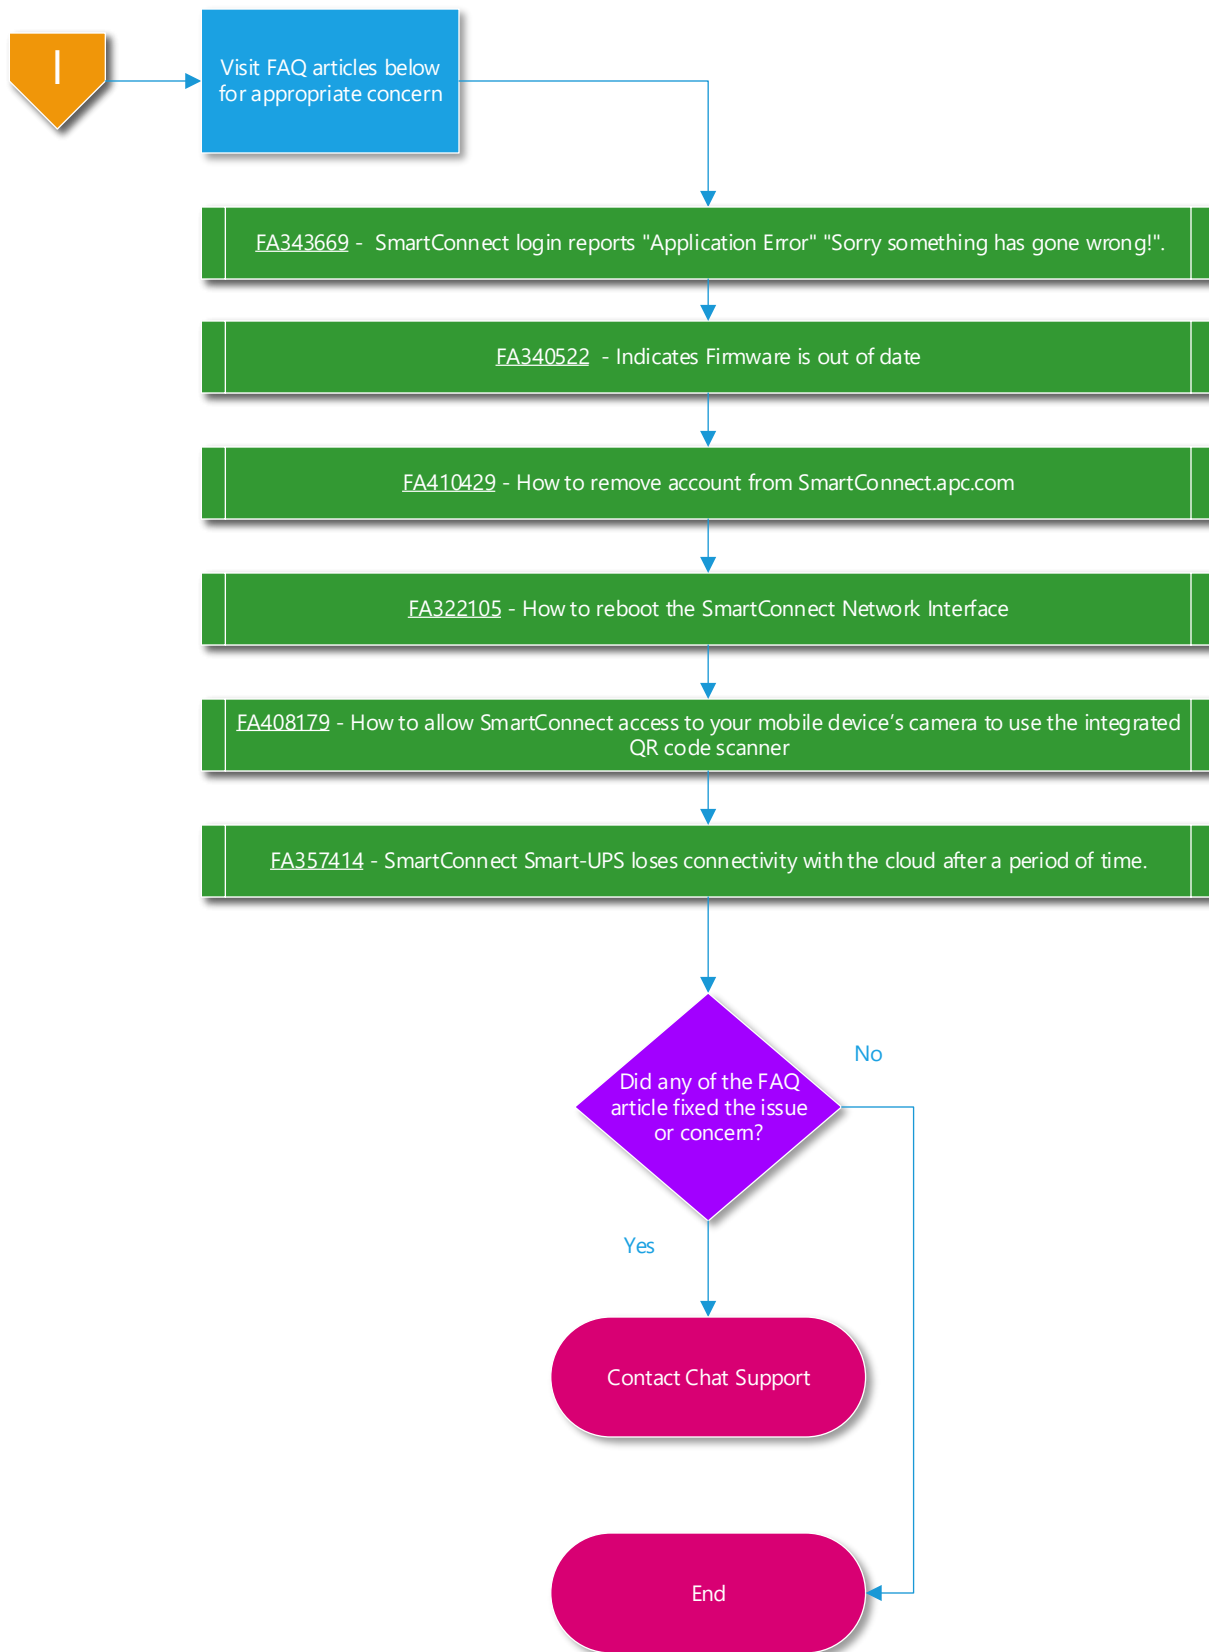

Troubleshooting Flow for Smart-UPS SMT

By Michael Victoriano & Jeremy Luyon

Troubleshooting Flow for Smart-UPS SMT

By Michael Victoriano & Jeremy Luyon

Troubleshooting Flow for Smart-UPS SMT

By Michael Victoriano & Jeremy Luyon

Troubleshooting Flow for Smart-UPS SMT

By Michael Victoriano & Jeremy Luyon

Life Is On

Schneider
Electric