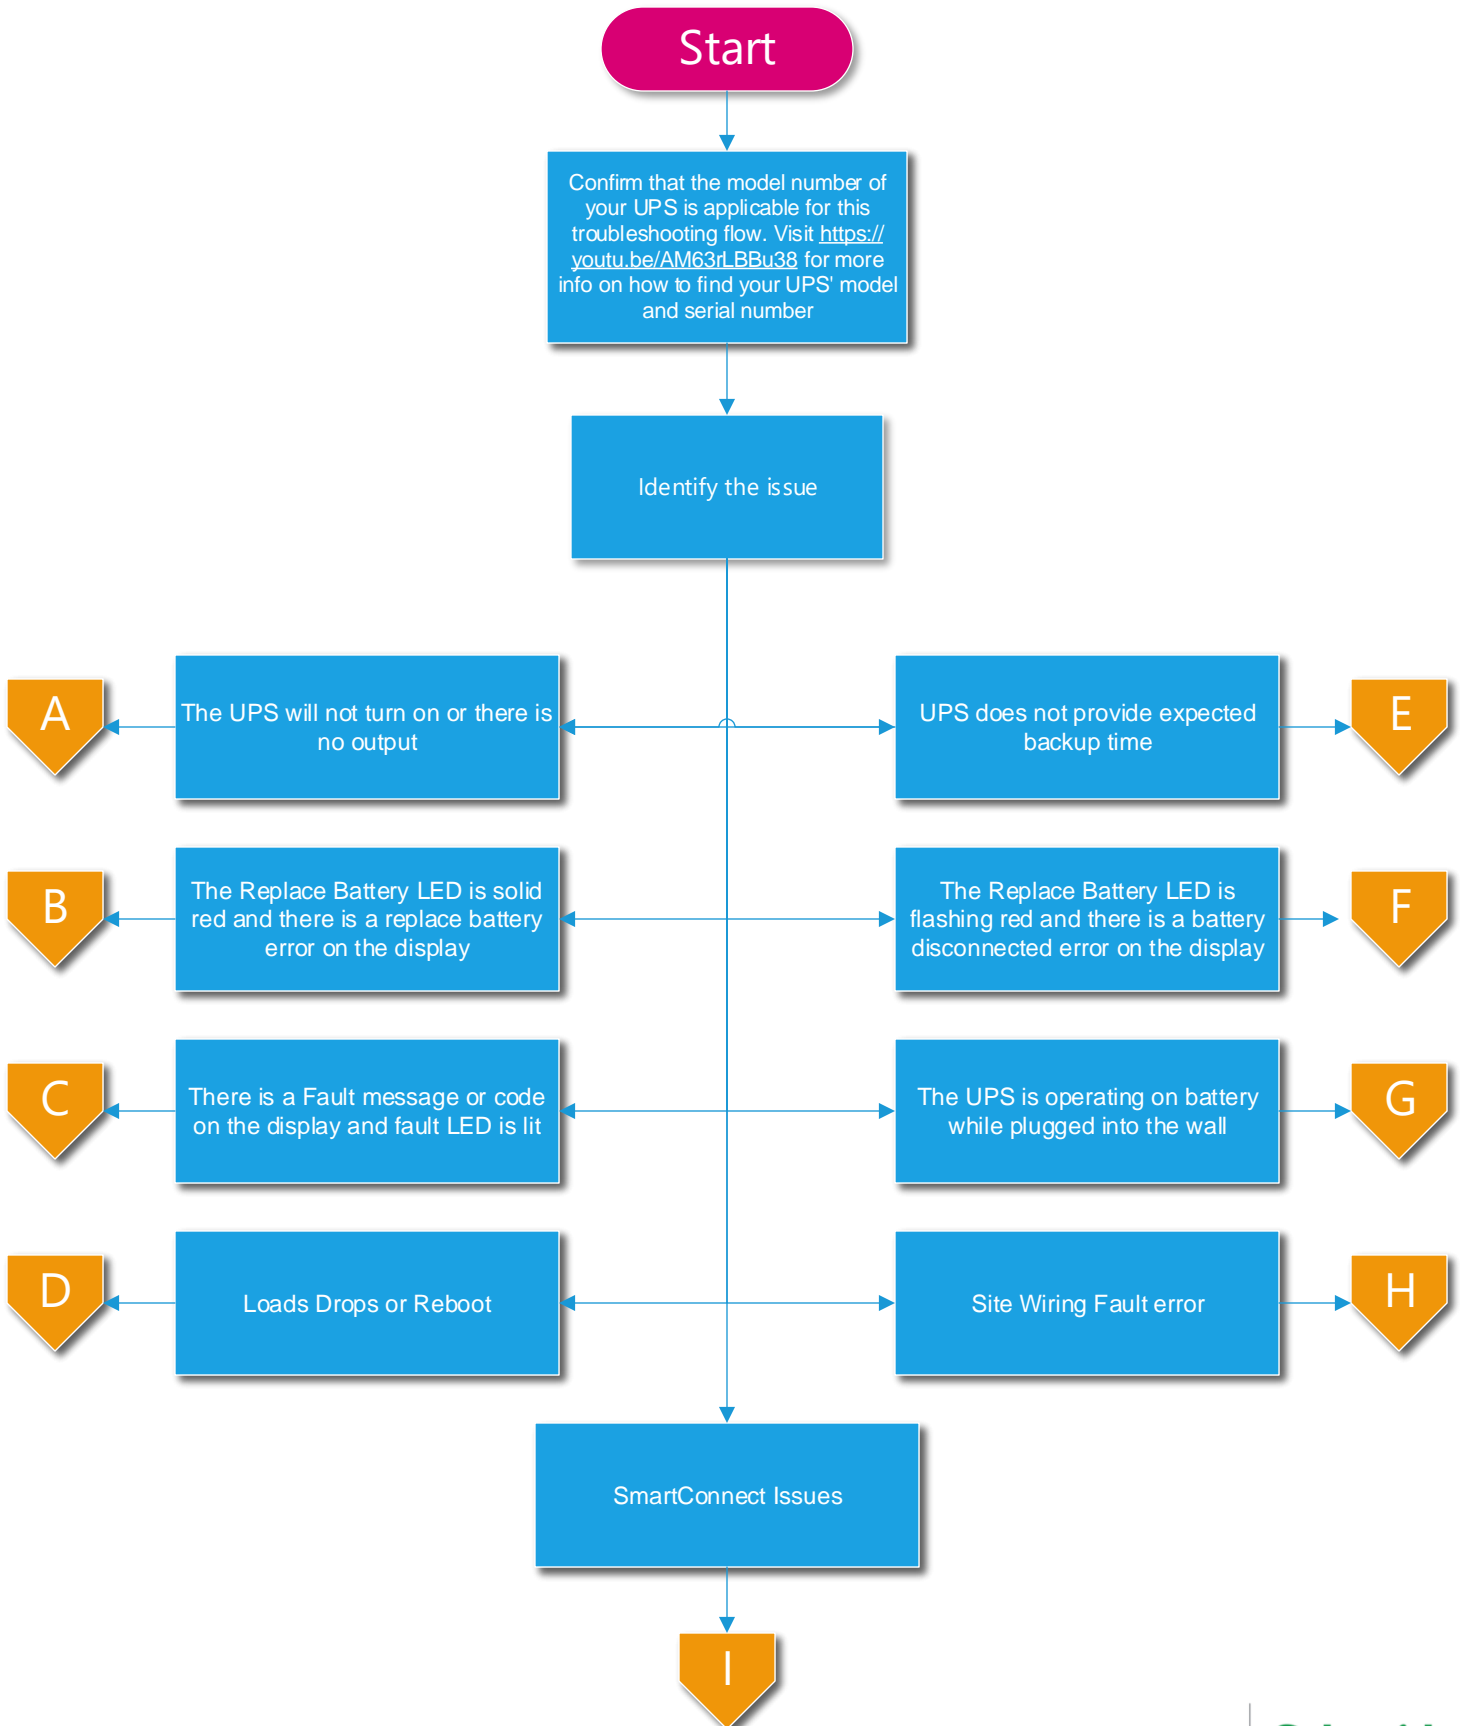

Troubleshooting Flow for Smart-UPS SMT

By Michael Victoriano & Jeremy Luyon

Smart-UPS SMT Model / SKU

By Michael Victoriano & Jeremy Luyon

SMT750
SMT750C
SMT750US
SMT750RM2U
SMT750RM2UC
SMT750RM2UNC
SMT1000
SMT1000C
SMT1000US
SMT1000RM2U
SMT1000RM2UC
SMT1000RM2UNC
SMT2200
SMT2200C

SMT2200US
SMT2200RM2U
SMT2200RM2UC
SMT2200RM2UNC
SMT2200R2X106
SMT3000
SMT3000C
SMT3000RM2U
SMT3000RMT2U
SMT3000RM2UC
SMT3000RMUS
SMT3000RM2UNC
SMT3000R2X145

Troubleshooting Flow for Smart-UPS SMX

By Michael Victoriano & Jeremy Luyon

Troubleshooting Flow for Smart-UPS SMT

By Michael Victoriano & Jeremy Luyon

Troubleshooting Flow for Smart-UPS SMT

By Michael Victoriano & Jeremy Luyon

Troubleshooting Flow for Smart-UPS SMT

By Michael Victoriano & Jeremy Luyon

Troubleshooting Flow for Smart-UPS SMT

By Michael Victoriano & Jeremy Luyon

Life Is On

Schneider
Electric