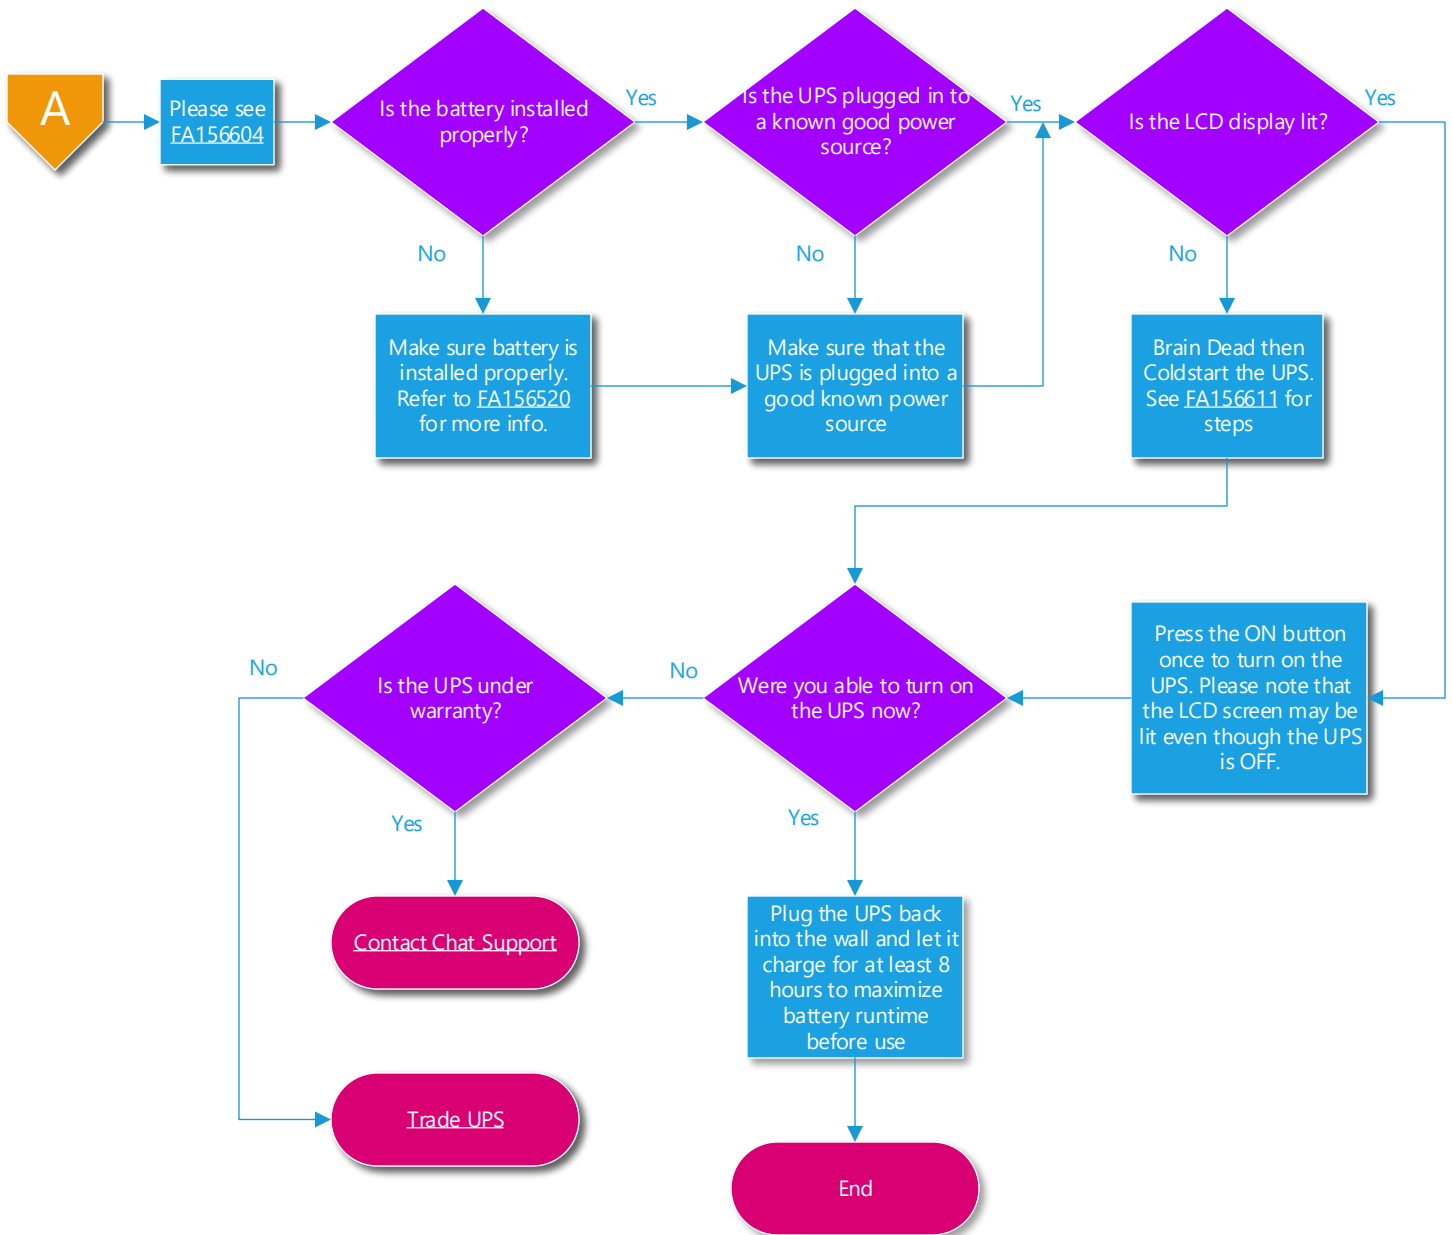

SMT2200US
SMT2200RM2U
SMT2200RM2UC
SMT2200RM2UNC
SMT2200R2X106
SMT3000
SMT3000C
SMT3000RM2U
SMT3000RMT2U
SMT3000RM2UC
SMT3000RMUS
SMT3000RM2UNC
SMT3000R2X145

Troubleshooting Flow for Smart-UPS SMX

By Michael Victoriano & Jeremy Luyon

Troubleshooting Flow for Smart-UPS SMT

By Michael Victoriano & Jeremy Luyon

Troubleshooting Flow for Smart-UPS SMT

By Michael Victoriano & Jeremy Luyon

Troubleshooting Flow for Smart-UPS SMT

By Michael Victoriano & Jeremy Luyon