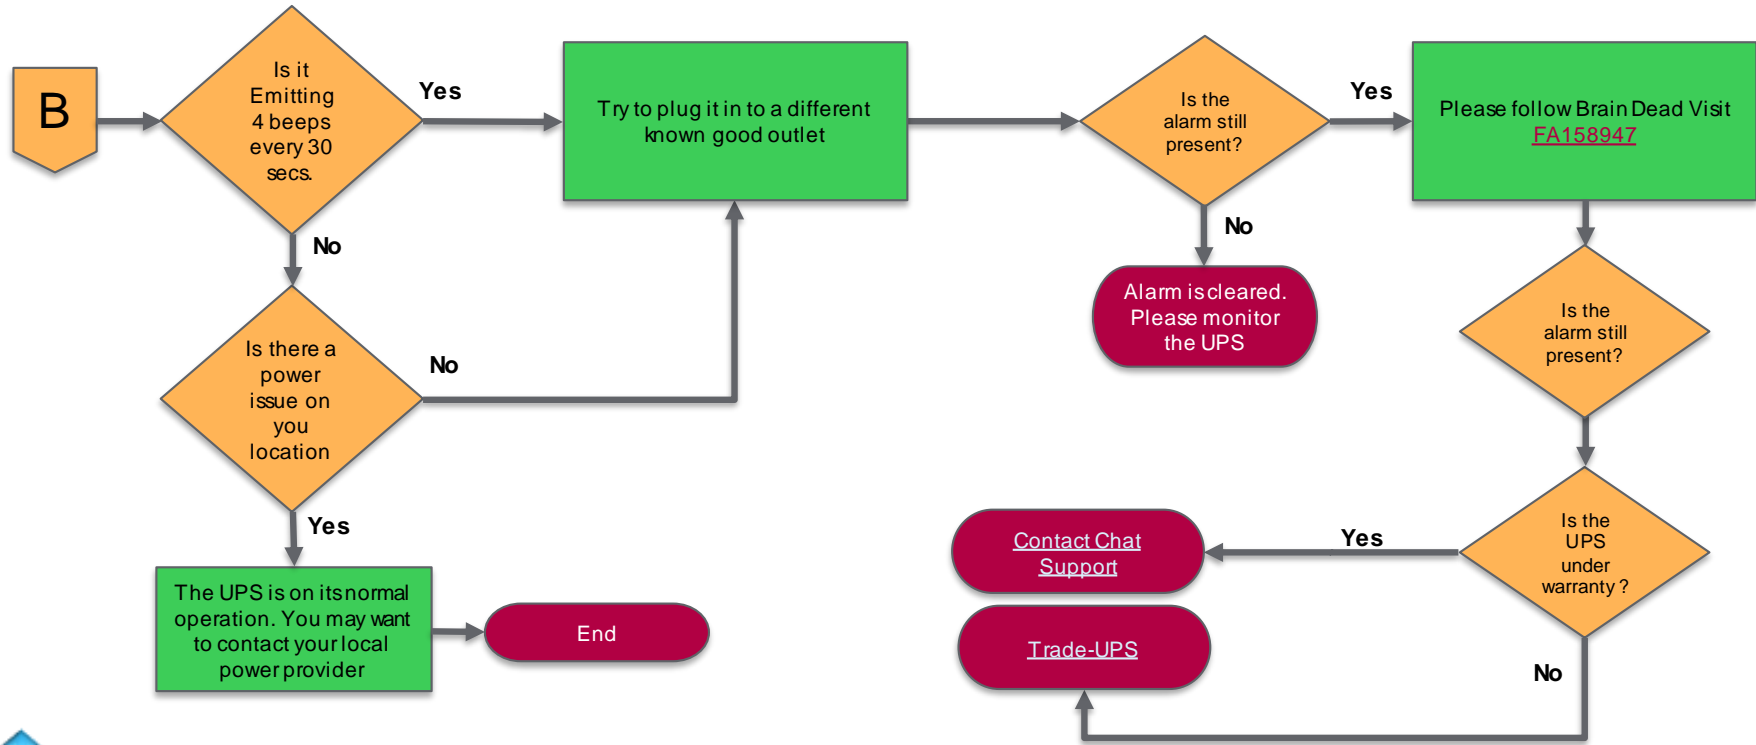

BX1350M
BX1350M-LM60
BX1500M
BX1500M-LM60
BR700G
BR1000G
BR1300G
BR1500G
BX1000G
BX1300G
BX1500G
BR1000MS
BR1350MS
BR1500MS

Troubleshooting Flow for Back-UPS Pro

By Michael Victoriano / Jeremy Luyon

Troubleshooting Flow for Back-UPS Pro

By Michael Victoriano / Jeremy Luyon

Back To Top

Troubleshooting Flow for Back-UPS Pro

By Michael Victoriano / Jeremy Luyon

Back To Top

Troubleshooting Flow for Back-UPS Pro

By Michael Victoriano / Jeremy Luyon