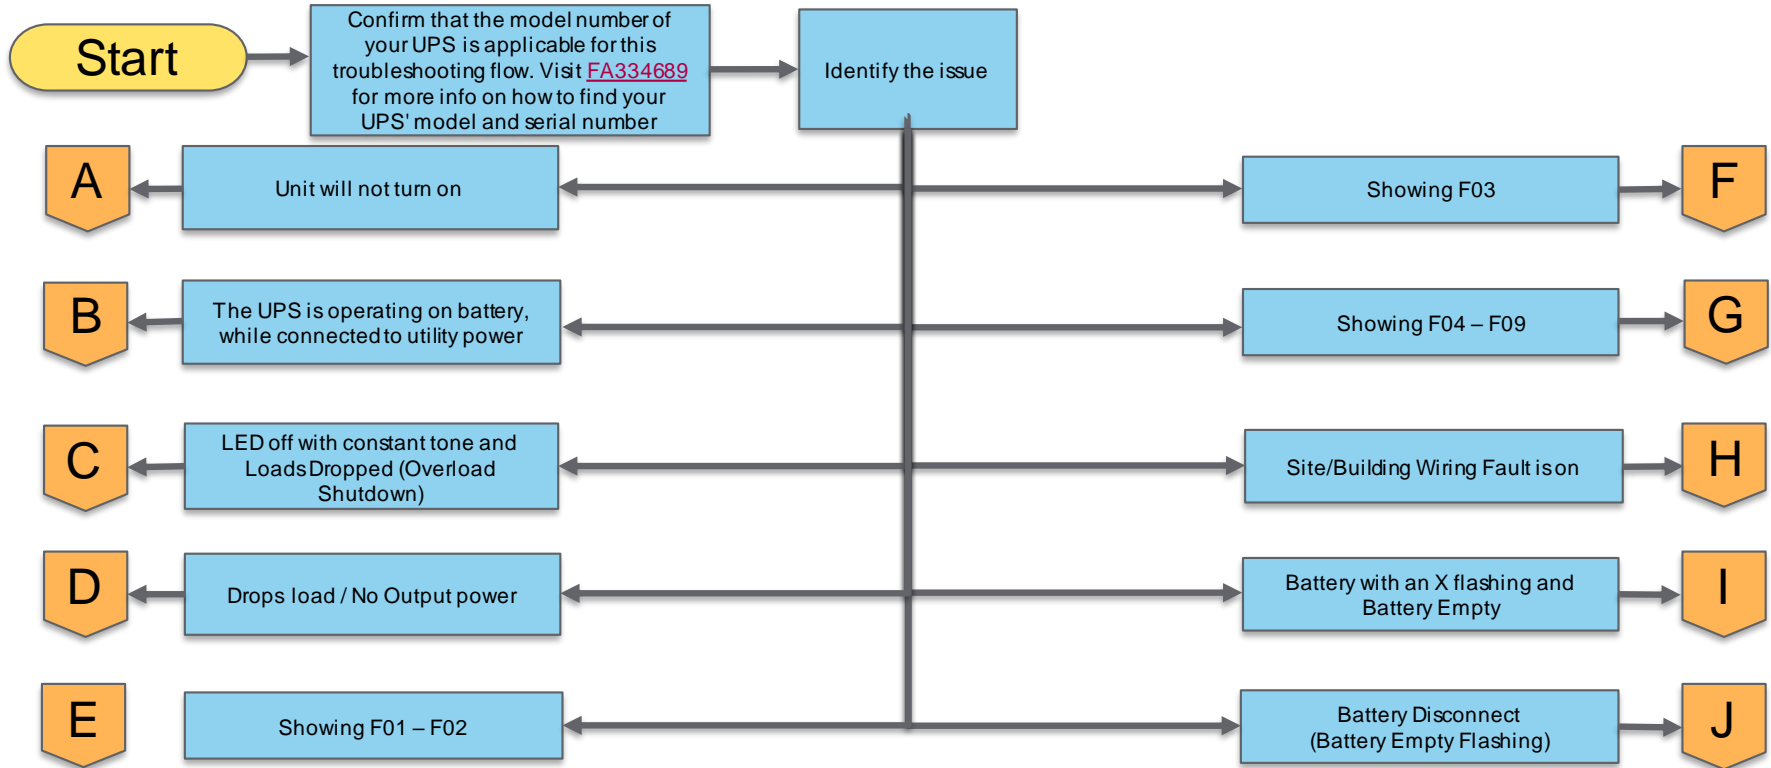

BX1350M
BX1350M-LM60
BX1500M
BX1500M-LM60
BR700G
BR1000G
BR1300G
BR1500G
BX1000G
BX1300G
BX1500G
BR1000MS
BR1350MS
BR1500MS

Troubleshooting Flow for Back-UPS Pro

By Michael Victoriano / Jeremy Luyon

Troubleshooting Flow for Back-UPS Pro