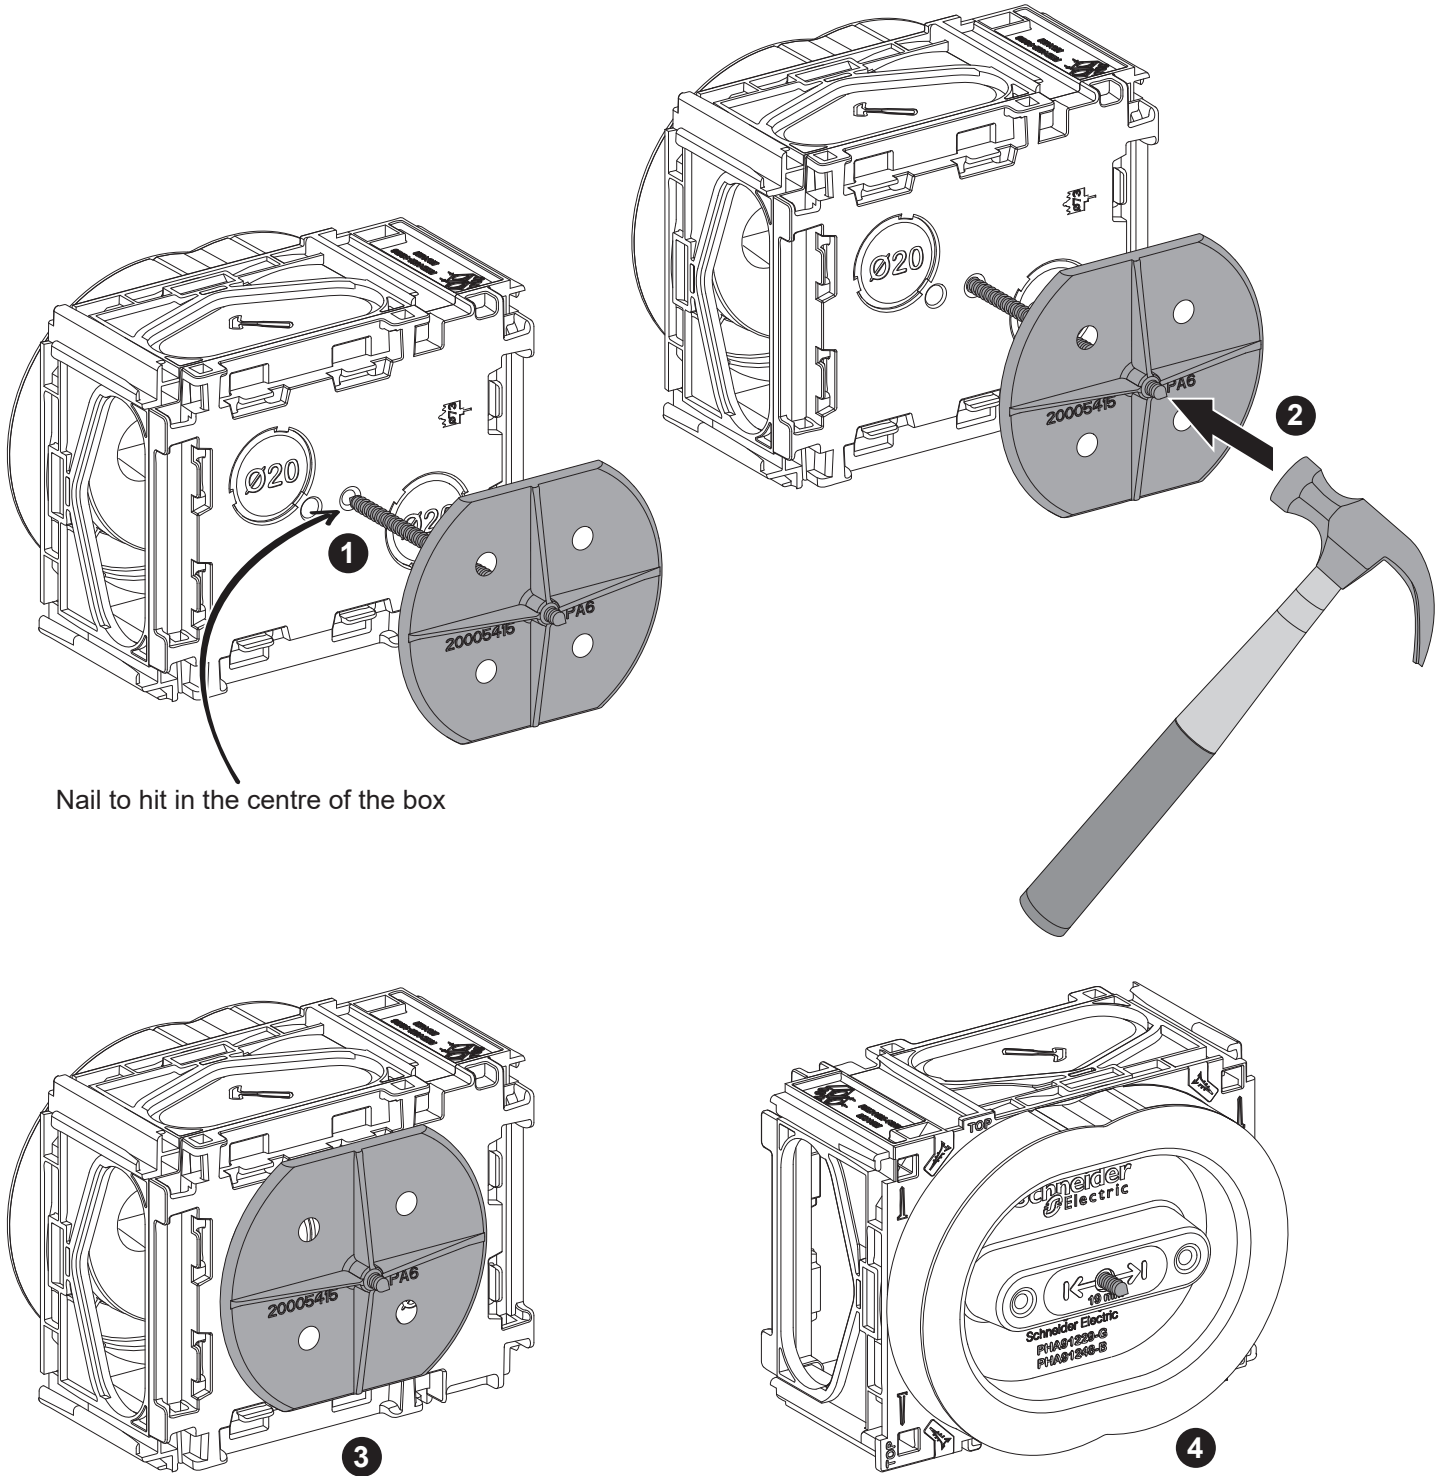

Multifix Cast in fixing

Nail to hit in the centre of the box

NNZ5677200-00

Schneider-Electric Industries SAS,
35 Rue Joseph Monier,
92500 Rueil Malmaison,
France
www.se.com/contact

Schneider
Electric™

Multifix Cast in fixing

Nail to hit in the centre of the box

NNZ5677200-00

Schneider-Electric Industries SAS,
35 Rue Joseph Monier,
92500 Rueil Malmaison,
France
www.se.com/contact

Schneider
Electric