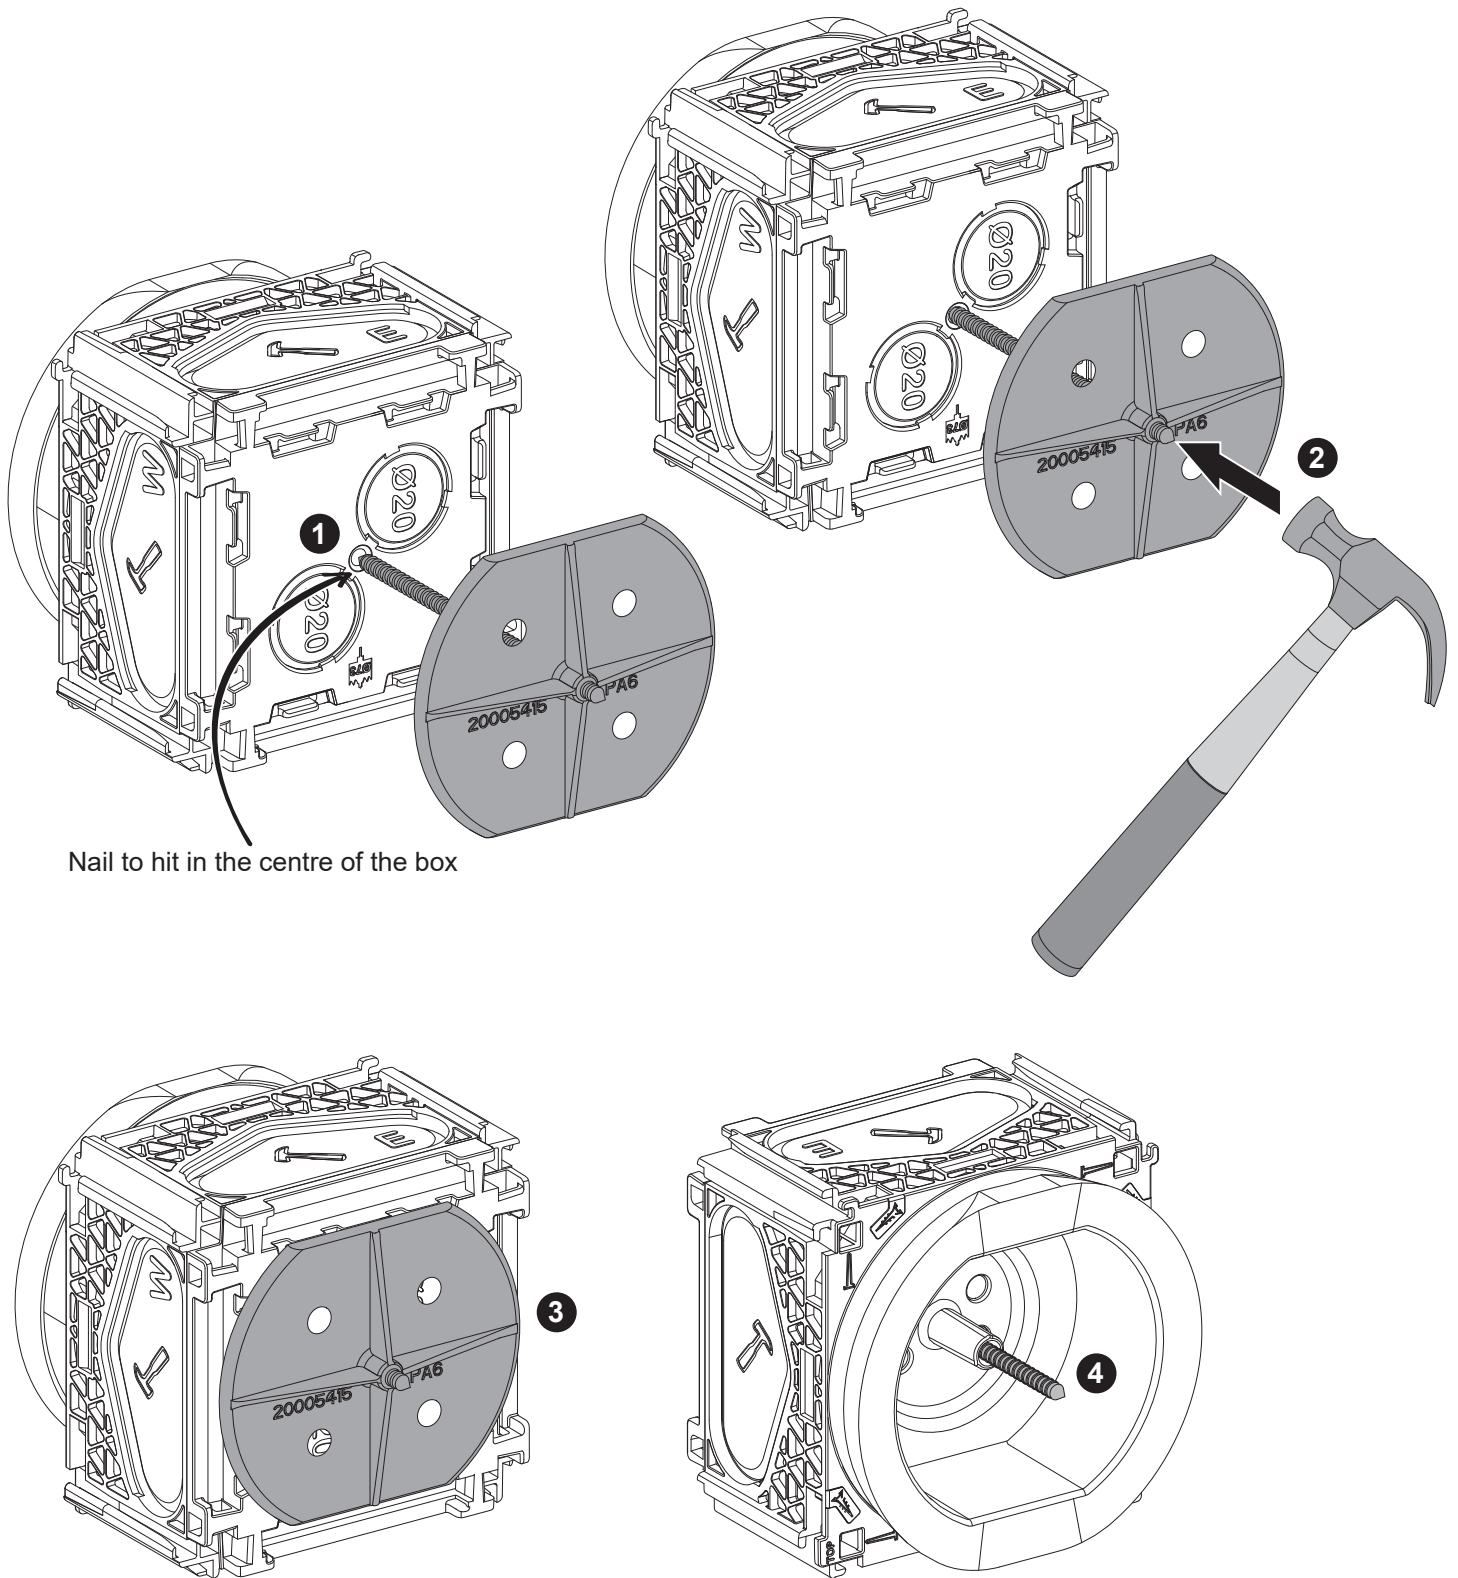

Multifix Cast in fixing

Nail to hit in the centre of the box

NNZ5677200-00

Schneider-Electric Industries SAS,
35 Rue Joseph Monier,
92500 Rueil Malmaison,
France
www.se.com/contact

Schneider
Electric™

Multifix Cast in fixing

Nail to hit in the centre of the box

NNZ5677200-00

Schneider-Electric Industries SAS,
35 Rue Joseph Monier,
92500 Rueil Malmaison,
France
www.se.com/contact

Schneider
Electric