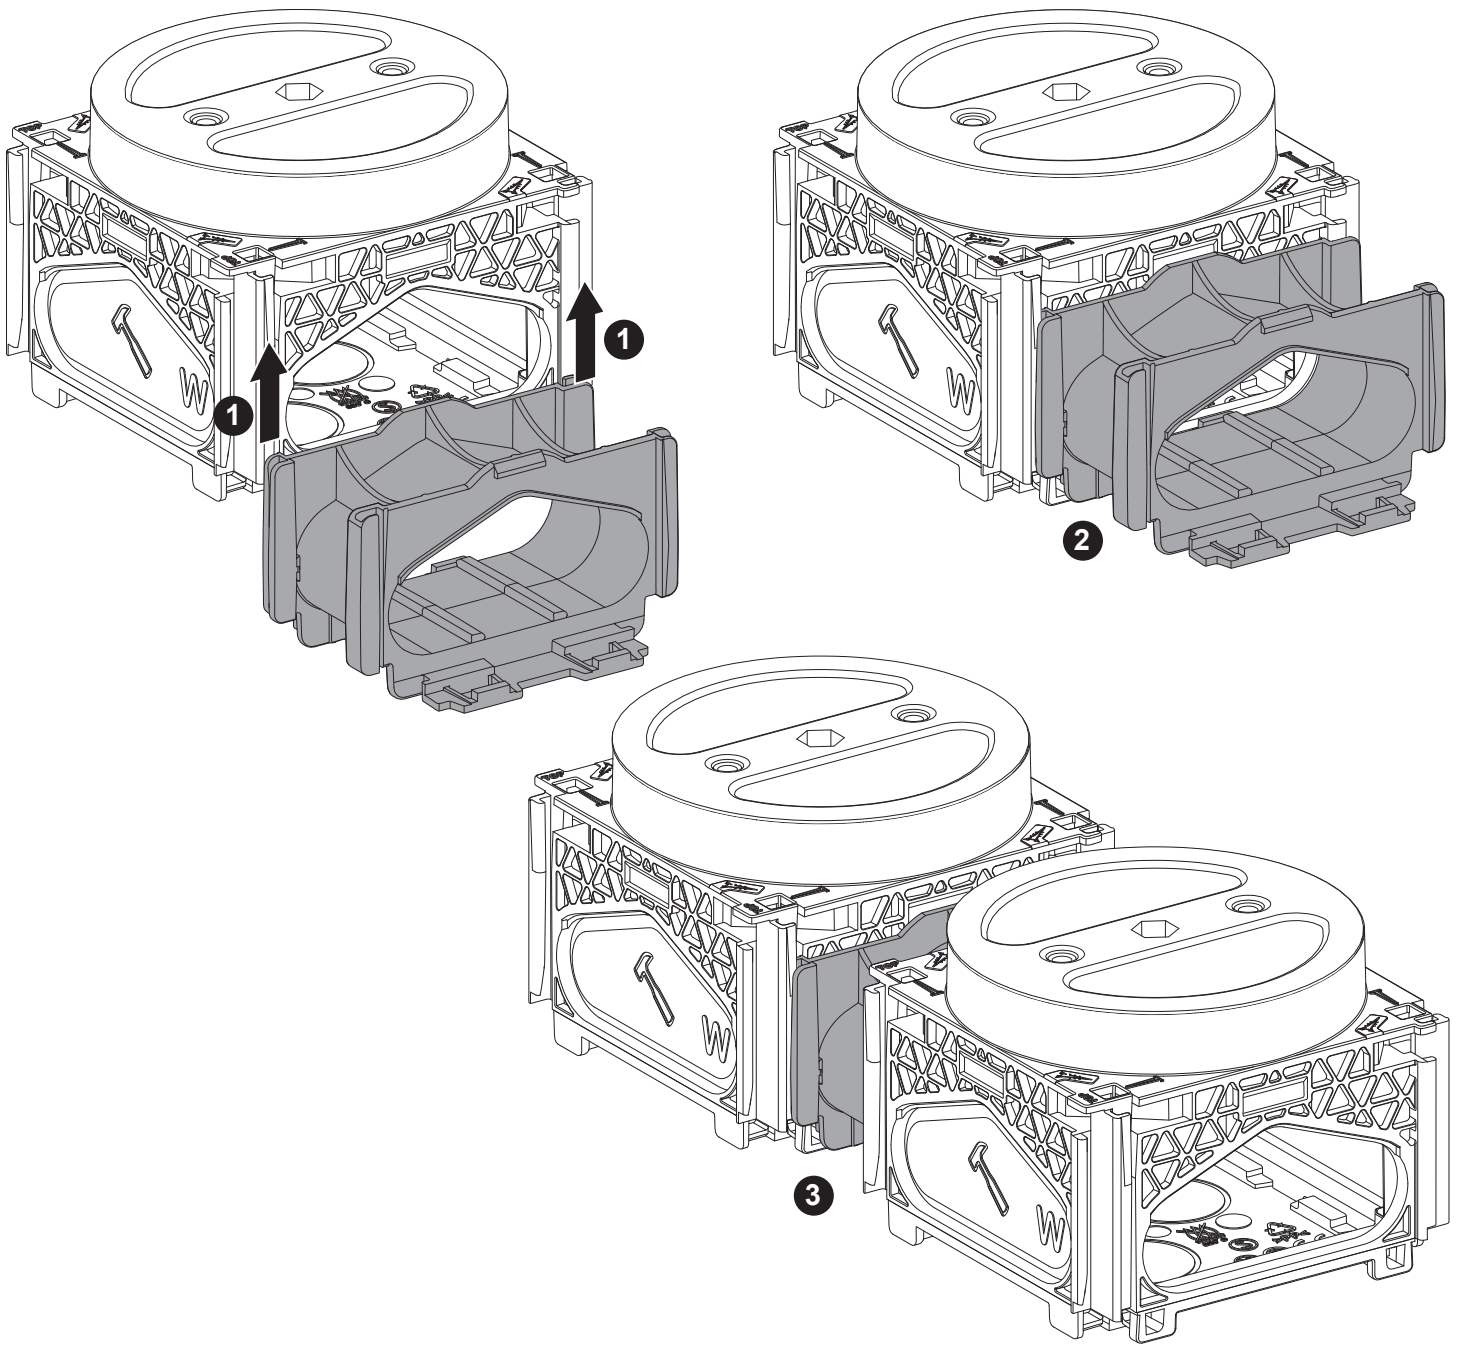

Multifix Joining piece 100mm

NNZ5676400-00

Schneider-Electric Industries SAS,
35 Rue Joseph Monier,
92500 Rueil Malmaison,
France
www.se.com/contact

Schneider
Electric™