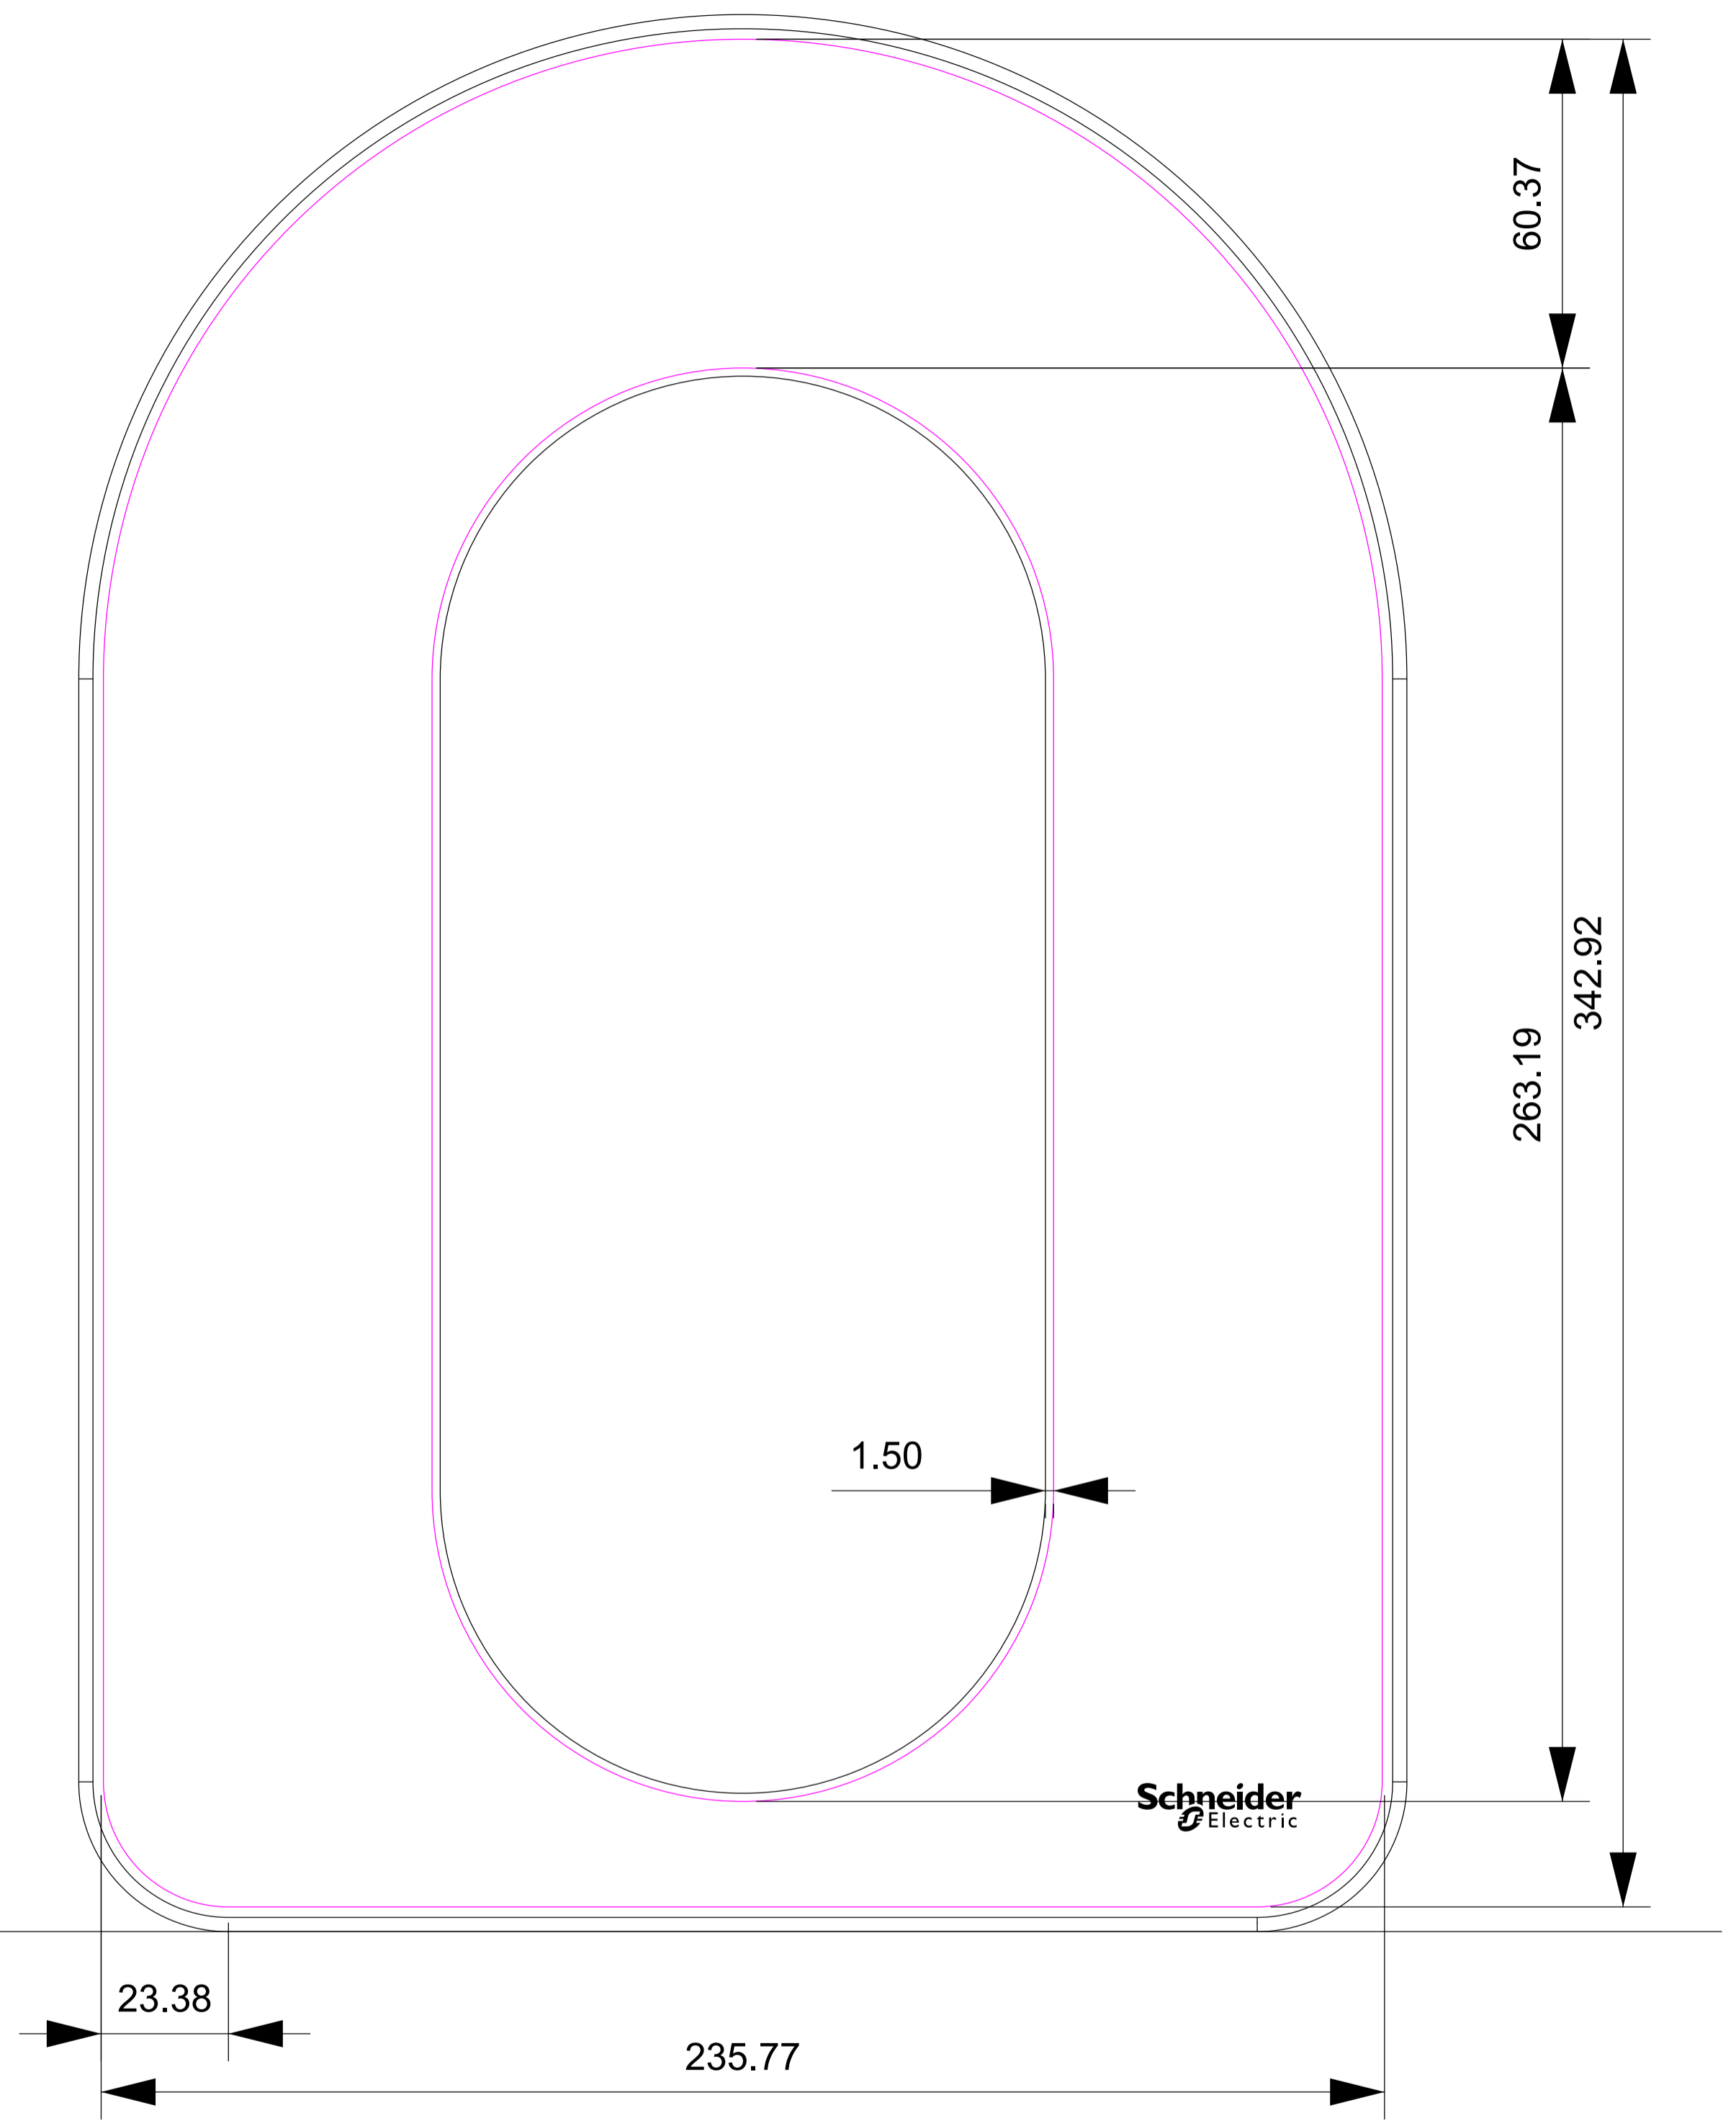

Attached cable

T2 Socket

Sticker template
SCALE 1:1