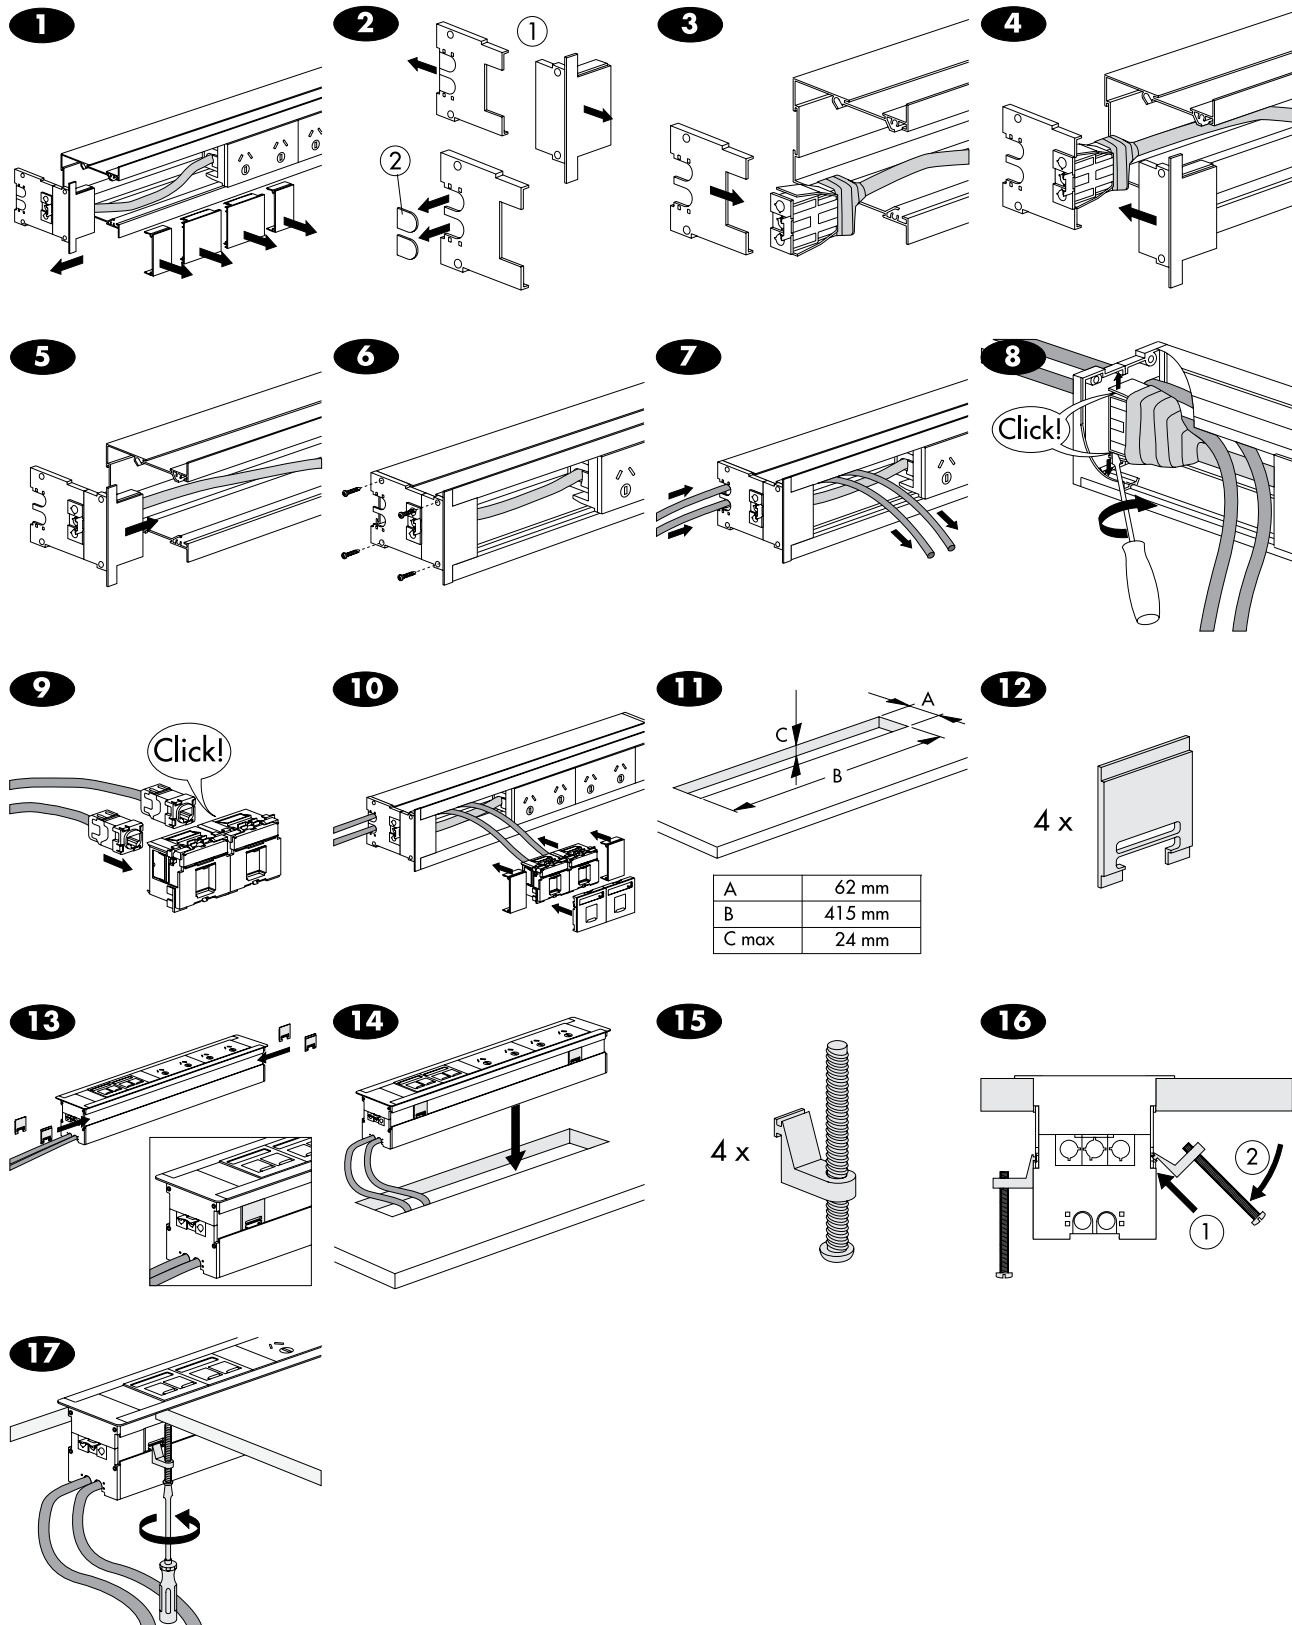

Flush-mounted desk unit with flange

INS43620

Warning:

"Any modification/maintenance including cable connection to data comm accessories has to be performed by certified person only.

IP rating is provided only when installed and the installer has to make sure that no user access is possible to the parts from the plane below the mounting surface.

The connecting cables need to be supported and tied up free of stress (no anchorage is provided in the product)."

Installation

A	62 mm
B	415 mm
C max	24 mm