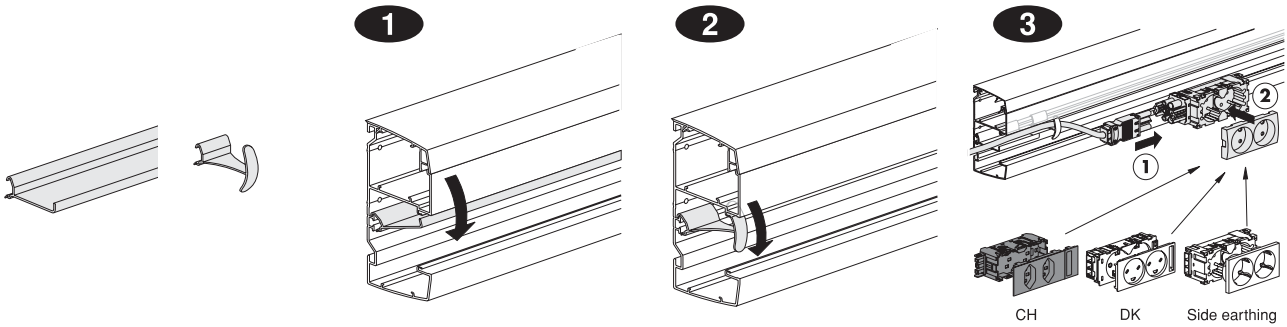

OptiLine 50

Schneider
Electric

Plastic trunking – Kunststoff-Installationskanal – Goulotte en plastique – Canale in plastica – 120 & 140

INS12300
INS12350
INS12400
INS12450

Installation – Montage – Montage – Montaggio

Installation of cable shelf/cable retainer – Installation Trennschiene – Installation cloison de séparation – Installazione separatore cavi

Installation of external corner – Installation Außeneck – Installation angle extérieur – Installazione angolo esterno

Installation of internal corner – Installation Inneneck – Installation angle intérieur – Installazione angolo interno

Installation of jointing piece – Installation Profilverbinder – Installation raccordement – Installazione giunzione