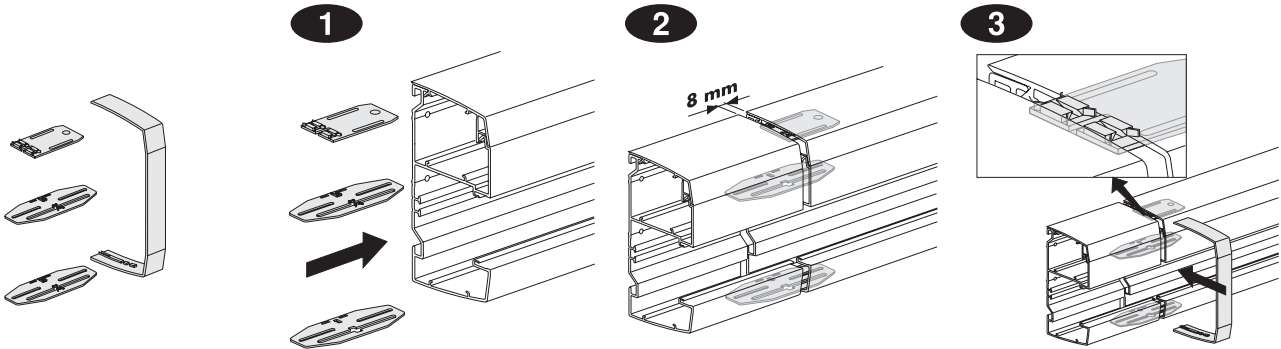

Installation of joint cover-piece kit – Installation Ausgleichstück (Kit) – Installation cache joint de fond – Installazione coprigiunto