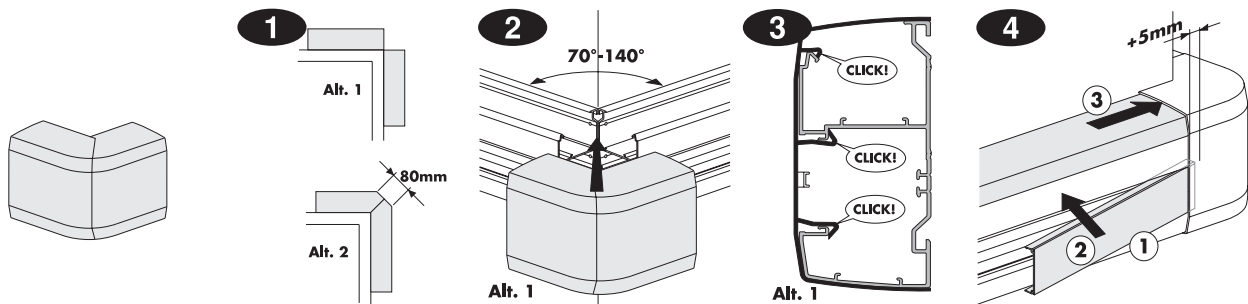

Installation of external corner – Installation Außeneck – Installation angle extérieur – Installazione angolo esterno