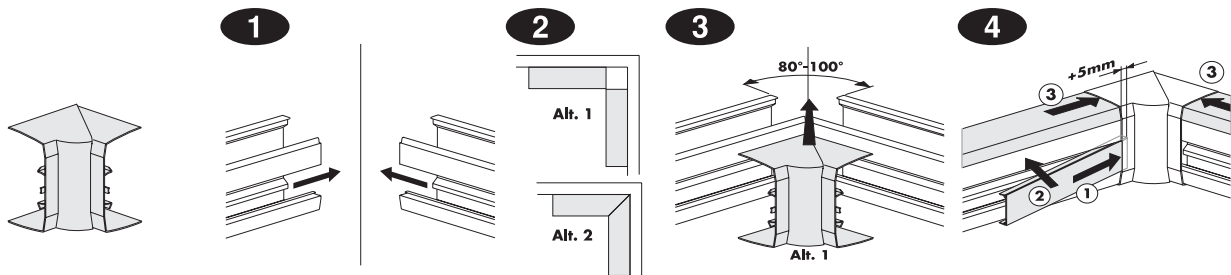

OptiLine 50

Schneider
Electric

Plastic trunking – Kunststoff-Installationskanal – Goulotte en plastique – Canale in plastica – 120 & 140

INS12300
INS12350
INS12400
INS12450

Installation – Montage – Montage – Montaggio

Installation of cable shelf/cable retainer – Installation Trennschiene – Installation cloison de séparation – Installazione separatore cavi

Installation of external corner – Installation Außeneck – Installation angle extérieur – Installazione angolo esterno

Installation of internal corner – Installation Inneneck – Installation angle intérieur – Installazione angolo interno

Installation of jointing piece – Installation Profilverbinder – Installation raccordement – Installazione giunzione