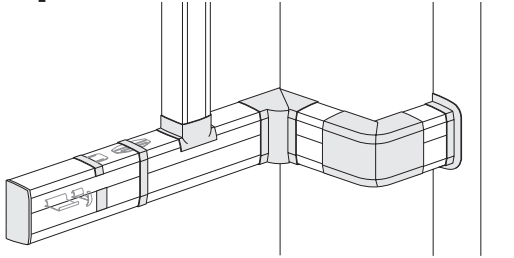

OptiLine 50

Schneider
Electric

Plastic trunking – Kunststoff-Installationskanal – Goulotte en plastique – Canale in plastica – 120 & 140

INS12300
INS12350
INS12400
INS12450

Installation – Montage – Montage – Montaggio

Installation of cable shelf/cable retainer – Installation Trennschiene – Installation cloison de séparation – Installazione separatore cavi

Installation of external corner – Installation Außeneck – Installation angle extérieur – Installazione angolo esterno

Installation of internal corner – Installation Inneneck – Installation angle intérieur – Installazione angolo interno

Installation of jointing piece – Installation Profilverbinder – Installation raccordement – Installazione giunzione