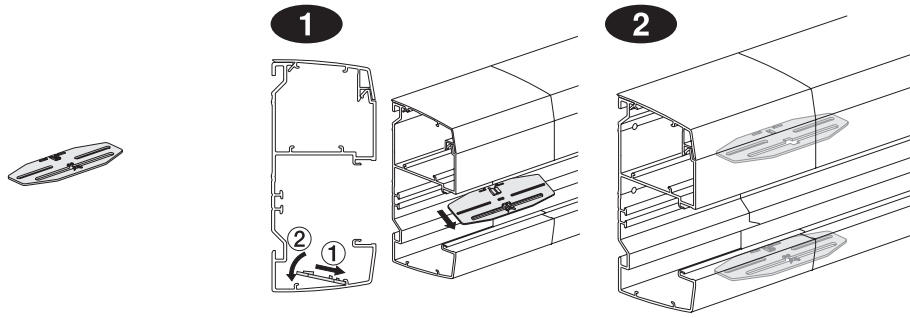

OptiLine 50

Schneider
Electric

Plastic trunking – Kunststoff-Installationskanal – Goulotte en plastique – Canale in plastica – 120 & 140

INS12300
INS12350
INS12400
INS12450

Installation – Montage – Montage – Montaggio

Installation of cable shelf/cable retainer – Installation Trennschiene – Installation cloison de séparation – Installazione separatore cavi

Installation of external corner – Installation Außeneck – Installation angle extérieur – Installazione angolo esterno

Installation of internal corner – Installation Inneneck – Installation angle intérieur – Installazione angolo interno

Installation of jointing piece – Installation Profilverbinder – Installation raccordement – Installazione giunzione