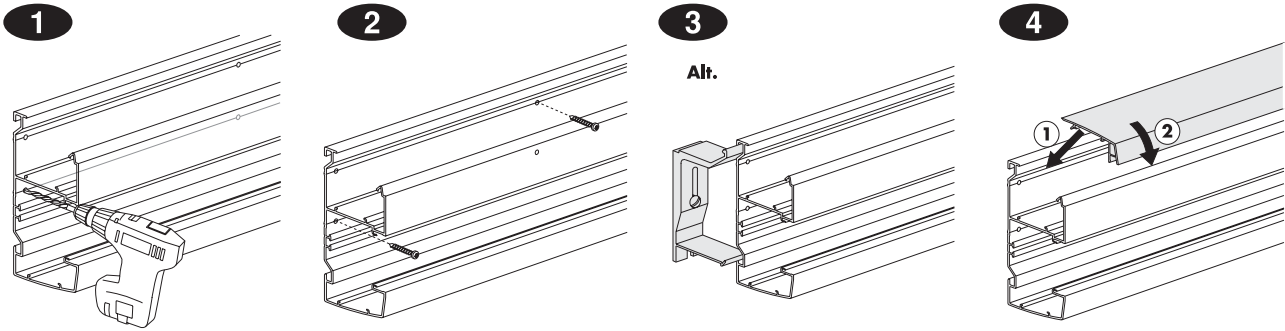

OptiLine 50

Schneider
Electric

Plastic trunking – Kunststoff-Installationskanal – Goulotte en plastique – Canale in plastica – 120 & 140

INS12300
INS12350
INS12400
INS12450

Installation – Montage – Montage – Montaggio

Installation of cable shelf/cable retainer – Installation Trennschiene – Installation cloison de séparation – Installazione separatore cavi

Installation of external corner – Installation Außeneck – Installation angle extérieur – Installazione angolo esterno

Installation of internal corner – Installation Inneneck – Installation angle intérieur – Installazione angolo interno

Installation of jointing piece – Installation Profilverbinder – Installation raccordement – Installazione giunzione