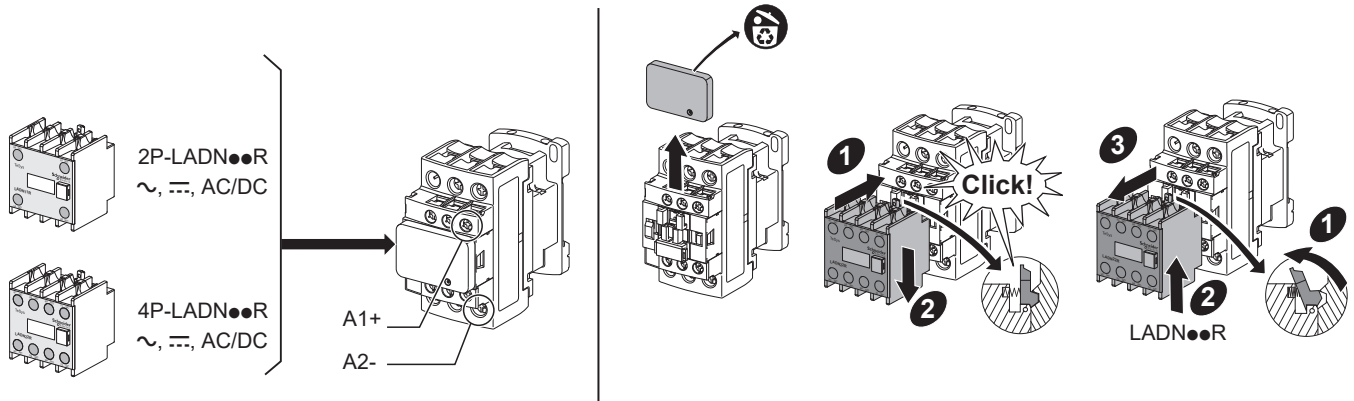

电击、爆炸或弧闪的危险

在此电力设备上工作时, 请先切断所有电源。
不遵循上述规定将可能导致人员伤亡。

⚠ ⚠ WARNING / 警告

HAZARD OF FIRE OR ELECTRIC SHOCK (FOR CONTACTOR WITH UL HI-FAULT SHORT CIRCUIT CURRENT RATINGS ONLY)

- The opening of the branch-circuit protective device may be an indication that a fault current has been interrupted.
 - To reduce the risk of fire or electric shock, current-carrying parts and the other components of the controller should be examined and replaced if damaged.
- Failure to follow these instructions can result in death, serious injury, or equipment damage.**

可能有火灾或者触电的危险 (仅限UL高故障短路电流额定值的接触器)

- 支路保护设备断开, 表明故障电流已被中断。
 - 为降低火灾或触电风险, 应检查带电部件和其他控制元件, 如有损坏, 需及时更换。
- 不遵循上述说明可能导致人员伤亡或设备损坏。**

3P AC TeSys Deca contactors are grade 3 (LC1D09 -> LC1D18) and grade 2 (LC1D25 -> LC1D38) according to GB 21518.
 Maximum power consumption lower than 9.5 VA.
 根据 GB 21518 标准, 三相 TeSys Deca 系列交流接触器能效等级为 3 级 (LC1D09 -> LC1D18) 和 2 级 (LC1D25 -> LC1D38),
 产品最大吸持功率低于 9.5 VA

Note the difference in NO/NC positions between LADN●●R and LADN●●.
LADN●●R: This auxiliary block only supports standard coil contactor installation.

注意 LADN●●R 和 LADN●● 之间 NO/NC 位置的不同。
LADN●●R: 此辅助模块仅支持标准线圈接触器安装。