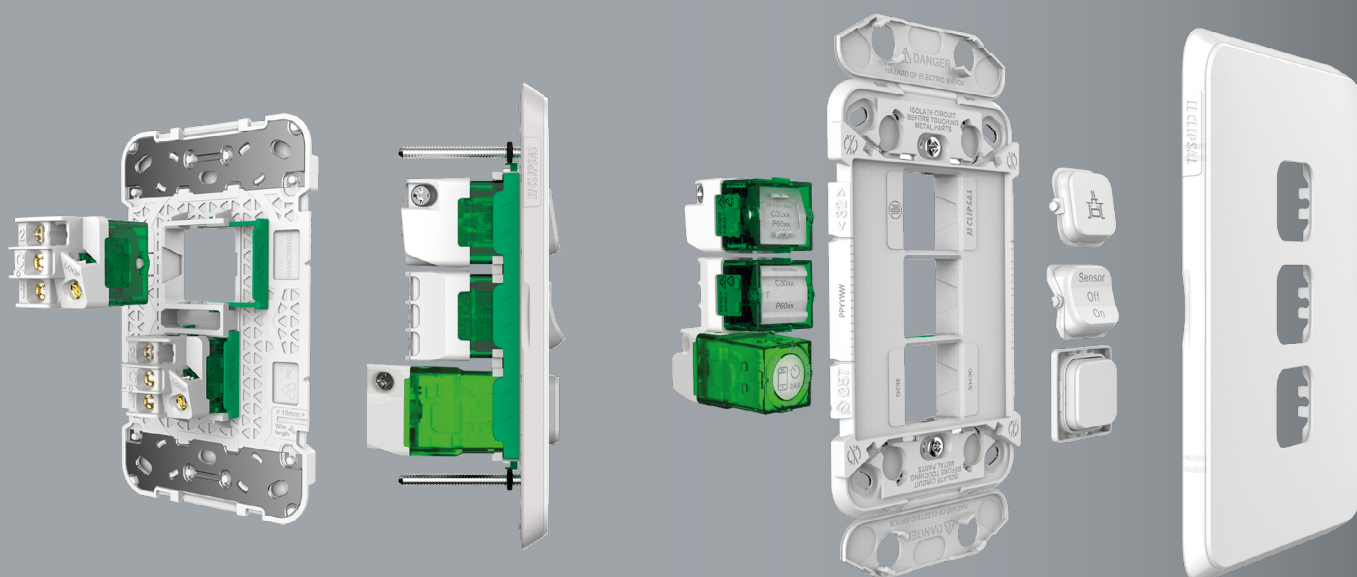

Cable Entry Plate

The Iconic Cable Entry Plate is a cost-effective way to allow cables to pass through cleanly and easily and are ideal for placing behind TVs to ensure the cables are kept secure and hidden.

Iconic Outdoor is ...

Practical

All Iconic Outdoor socket outlets are rated to IP54, while switches are rated to IP56, making them suitable for applications such as zone 2 wet areas.

Easy to use

There is no need to drill holes in the products because they are designed with mounting holes outside the sealed region. Because of the location of the mounting holes, no sealant or screw caps are required, resulting in a clean, quick installation.

Ingenious

Seals are built into the frame of all conduit entries, reducing the need for sealants. Pull tabs make it simple to open the seals, making installation a breeze

Product references

Switches, sockets and mechanisms

Iconic® offers one to six-gang metal reinforced grids with mechanism locking bars for multiple combinations of 40 mechanism products.

Switches

Iconic grids feature innovative screw covers, which help prevent screw access after installation, allowing skins to be changed easily at any time.