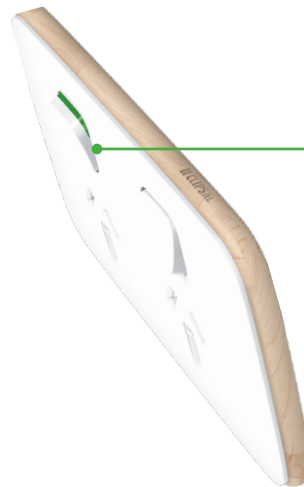

Green ON indicator

Subtle green ON indicator

Pictogram rockers

'Tongue-and-groove' joins in the timber at each corner, help prevent splitting and provide a consistent timber grain direction

Network options