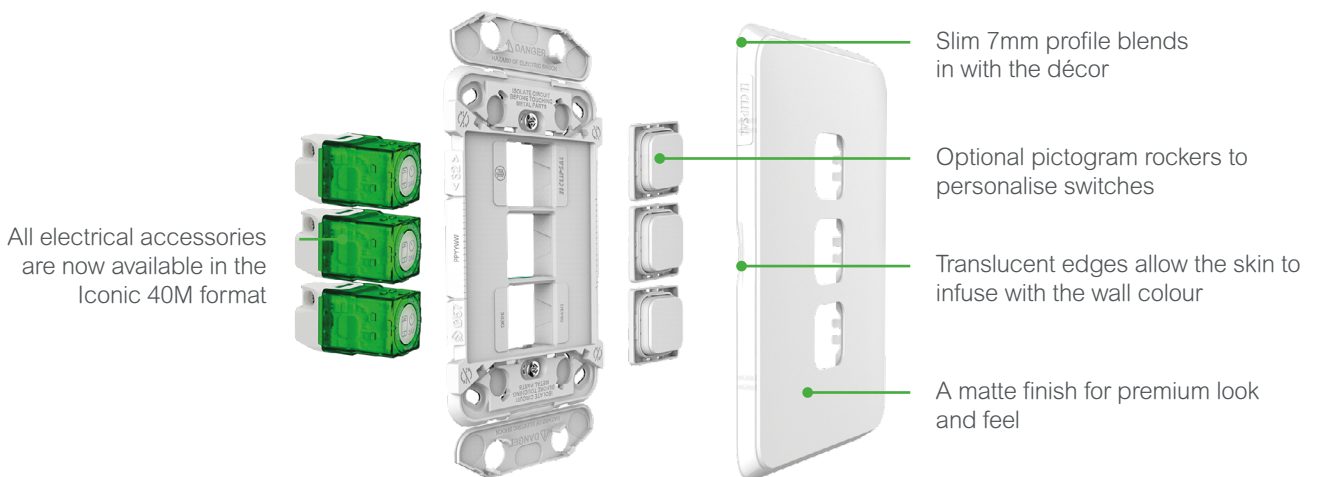

Clever switch innovation

Iconic® grids feature screw covers, drill guides and 40 series mechanisms for easy installs and customisation.