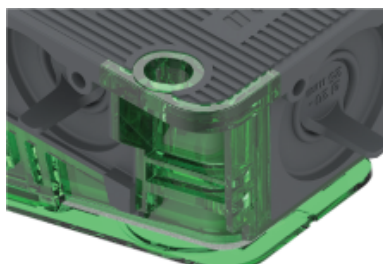

Iconic Outdoor is ...

Practical

All Iconic Outdoor socket outlets are rated to IP54, while switches are rated to IP56, making them suitable for applications such as zone 2 wet areas.

Easy to use

There is no need to drill holes in the products because they are designed with mounting holes outside the sealed region. Because of the location of the mounting holes, no sealant or screw caps are required, resulting in a clean, quick installation.

Ingenious

Seals are built into the frame of all conduit entries, reducing the need for sealants. Pull tabs make it simple to open the seals, making installation a breeze

Product references

Switches, sockets and mechanisms