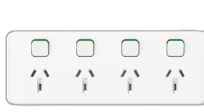

3025-VW
Power Outlet, Twin,
250VAC, 10A

3025/15-VW
Power Outlet, Twin,
250VAC, 15A

3025XA-VW
Power Outlet, Twin, 250VAC,
10A, extra switch

3025XUA-VW
Power Outlet, Twin, 250VAC,
10A, extra switch, less
mechanism