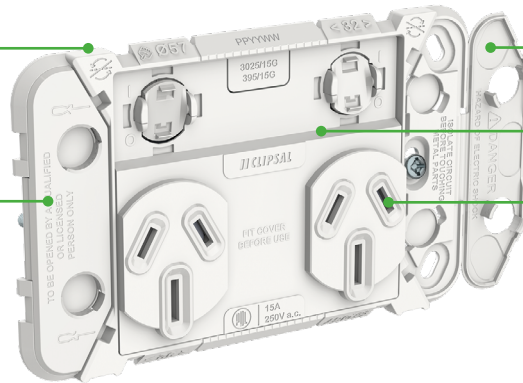

Sockets with a difference

Iconic® features innovations like pre-mounted screws, screw covers and in-line terminals.

Hole centre indicators for using a 57mm hole-saw for installations

Captive terminal screws to prevent them from coming out

84mm mounting centres fit standard mounting accessories

Pre-mounted screws for faster fit off covers

In-line terminals for easy screw access and faster termination

Large terminals accommodating up to 4 x 2.5mm cables

Strip length indicator

Tapping pad for spirit level

Safety messages on the screw covers

Screw covers help prevent direct access to the screws after installation

Socket grids are safe when installed

All sockets come with internal shutters providing additional protection