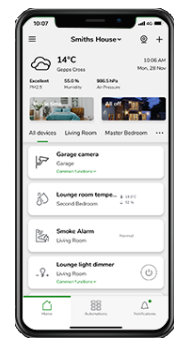

Connected Switch 2AX

Push button switch in small housing suiting up to 6 gang plates. Set timers and schedules or use for automated lighting control.

Connected Switch 10AX and Dimmer

Push button switch and dimmer with multiway control using ControlLink. From simple app control to schedules and automated load control.

Connected Socket

Individual socket control. Set timers and schedules or use as part of Wiser Automations.

Wiser by SE app

Simple and intuitive commissioning and control.

- Simple pairing and home setup
- Utilising the robust Zigbee 3.0 wireless mesh technology.
- Dim lights, set timers and schedules, check status
- Simple Automations - Program many actions to trigger automatically
- Moments (scenes) – Trigger multiple devices at once from one tap or push of a button
- Notifications and alerts
- Seamless voice integration
- Control from anywhere