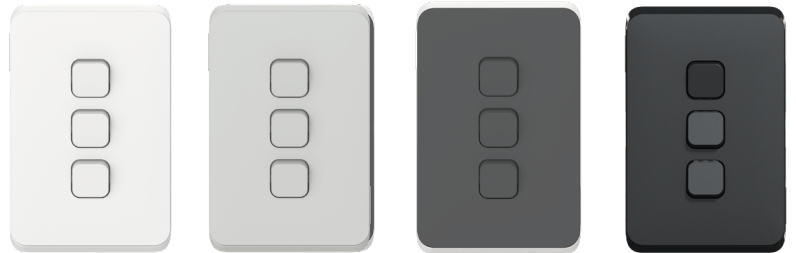

Upgrade to 'Skinability'

Iconic® is based around a unique grid design, with a choice of three different ranges of skins that simply clip on. Once the grids have been installed by an electrician, it's easy for anyone to change the skins at any time. You simply clip off the existing skin and clip on the new design.

Iconic

The standard Iconic range of skins offers flexibility with standard white skins, and subtle colour variants that blend with interior décors. They are available with translucent edges that infuse with wall colours, and a solid edge vivid white and black option.