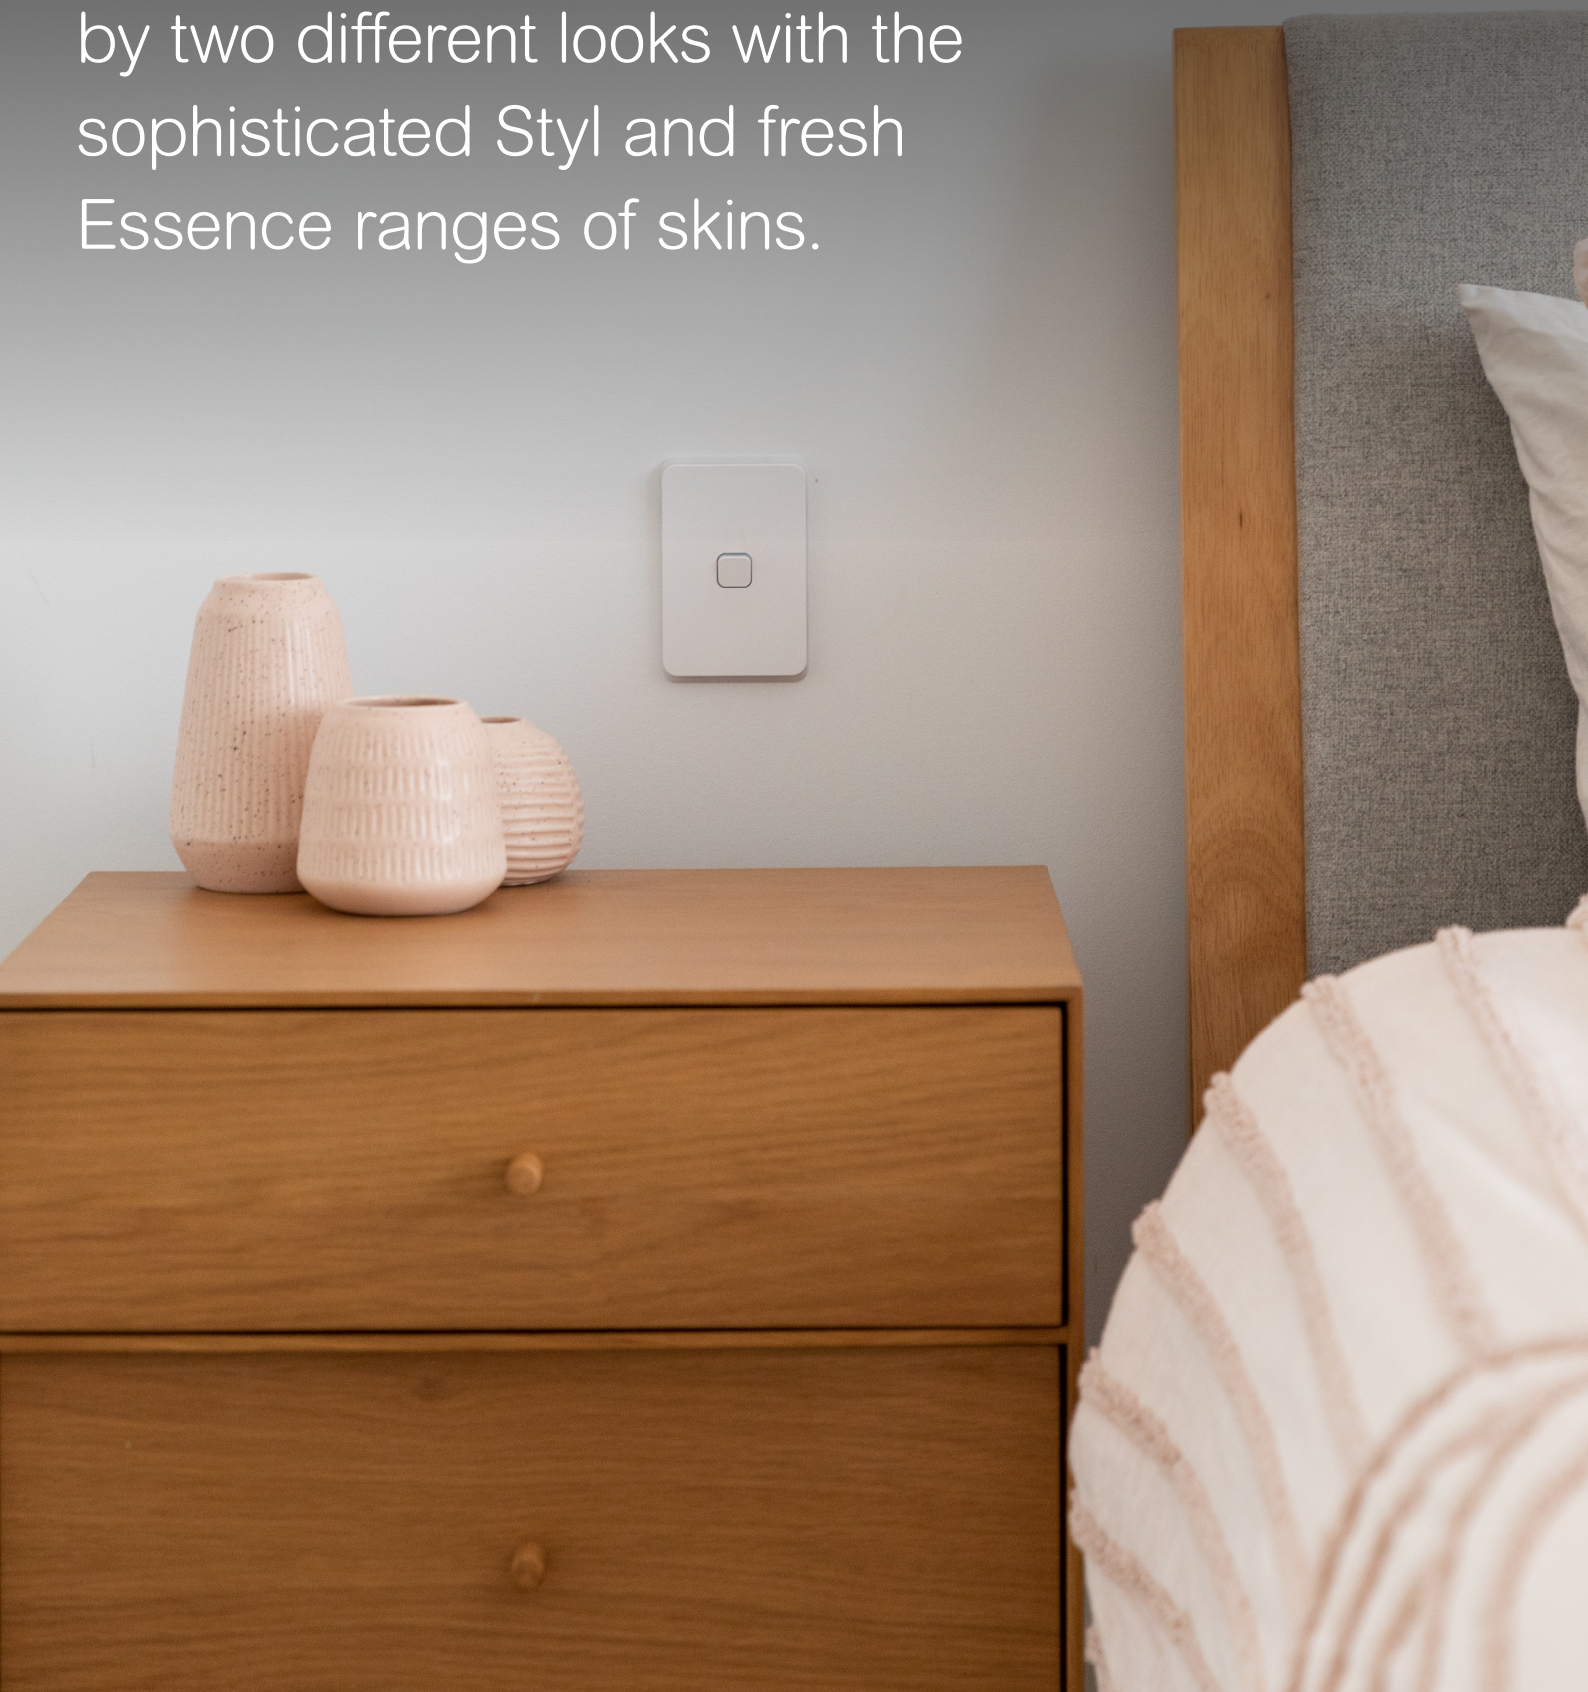

Iconic® Collection

The Iconic collection from Clipsal by Schneider Electric is complemented by two different looks with the sophisticated Styl and fresh Essence ranges of skins.