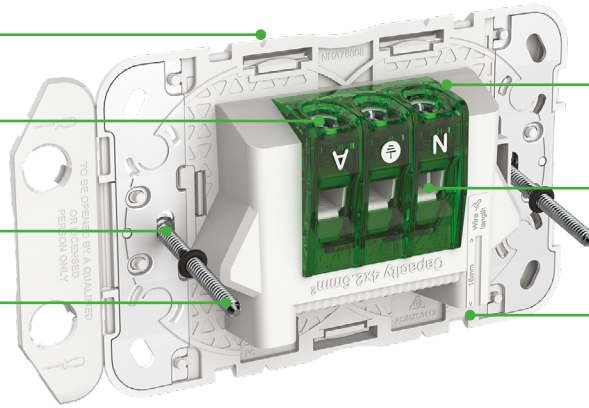

Enhanced connectivity

Iconic includes a comprehensive range of options for network connectivity requirements. With mechanisms for RJ45 networking, HDMI sockets and audio cable entry plates, you have what you need for complete home networking.

Sockets with a difference

Iconic® features innovations like pre-mounted screws, screw covers and in-line terminals.

Hole centre indicators for using a 57mm hole-saw for installations

Captive terminal screws to prevent them from coming out

84mm mounting centres fit standard mounting accessories

Pre-mounted screws for faster fit off covers

In-line terminals for easy screw access and faster termination

Large terminals accommodating up to 4 x 2.5mm cables

Strip length indicator

Tapping pad for spirit level

Safety messages on the screw covers

Screw covers help prevent direct access to the screws after installation

Socket grids are safe when installed

All sockets come with internal shutters providing additional protection