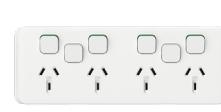

3015/4XXUA-VW
Power Outlet, Quad,
250VAC, 10A,
2 x extra switches, less
mechanisms