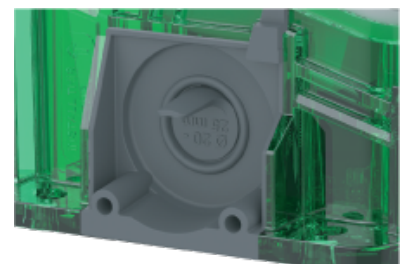

Iconic Outdoor is ...

Practical

All Iconic Outdoor socket outlets are rated to IP54, while switches are rated to IP56, making them suitable for applications such as zone 2 wet areas.

Easy to use

There is no need to drill holes in the products because they are designed with mounting holes outside the sealed region. Because of the location of the mounting holes, no sealant or screw caps are required, resulting in a clean, quick installation.

Ingenious

Seals are built into the frame of all conduit entries, reducing the need for sealants. Pull tabs make it simple to open the seals, making installation a breeze

Product references

Switches, sockets and mechanisms