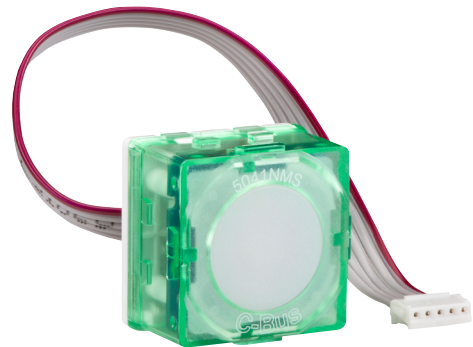

5041NMS
C-Bus® 40 Series secondary module