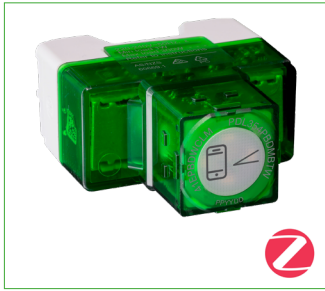

ControlLink connectivity for Multiway Control

ControlLink provides multiway control and linking of groups of lights with standard wiring.

USB chargers

USB chargers, now including a USB C option, have a patented rotatable head for easy reorientation. They also include patented current management technology, which reduces the output current to help prevent overheating and minimising charge times.

PIR motion sensor

The 40 Series PIR motion sensor mechanism is simple to install and configure with front light level and timer adjustment. It is ideal for hands free lighting control in entry ways, hallways or stairs.

Iconic Wiser™ Smart home solutions

Connected dimmers and switches

Connected 2AX switch

Connected Socket

Configure and control from the Wiser by SE app

Imagine a smart home that puts you in control

The Iconic connected switches, dimmers and sockets utilise standard wiring and Zigbee 3.0 technology. They connect to the Wiser Hub to provide simple and scalable home automation control.