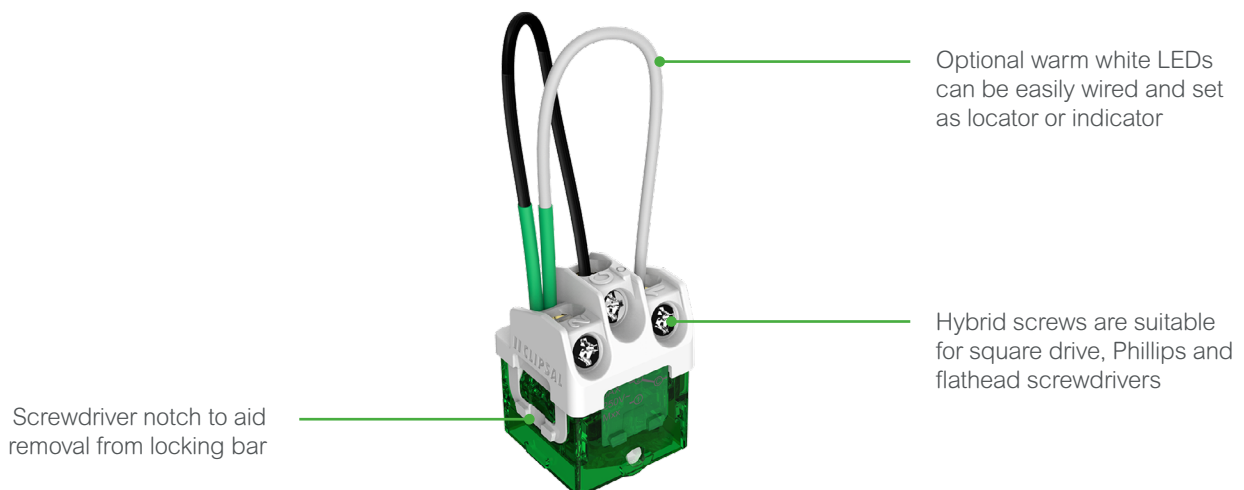

Clever switch innovation

Iconic® grids feature screw covers, drill guides and 40 series mechanisms for easy installs and customisation.