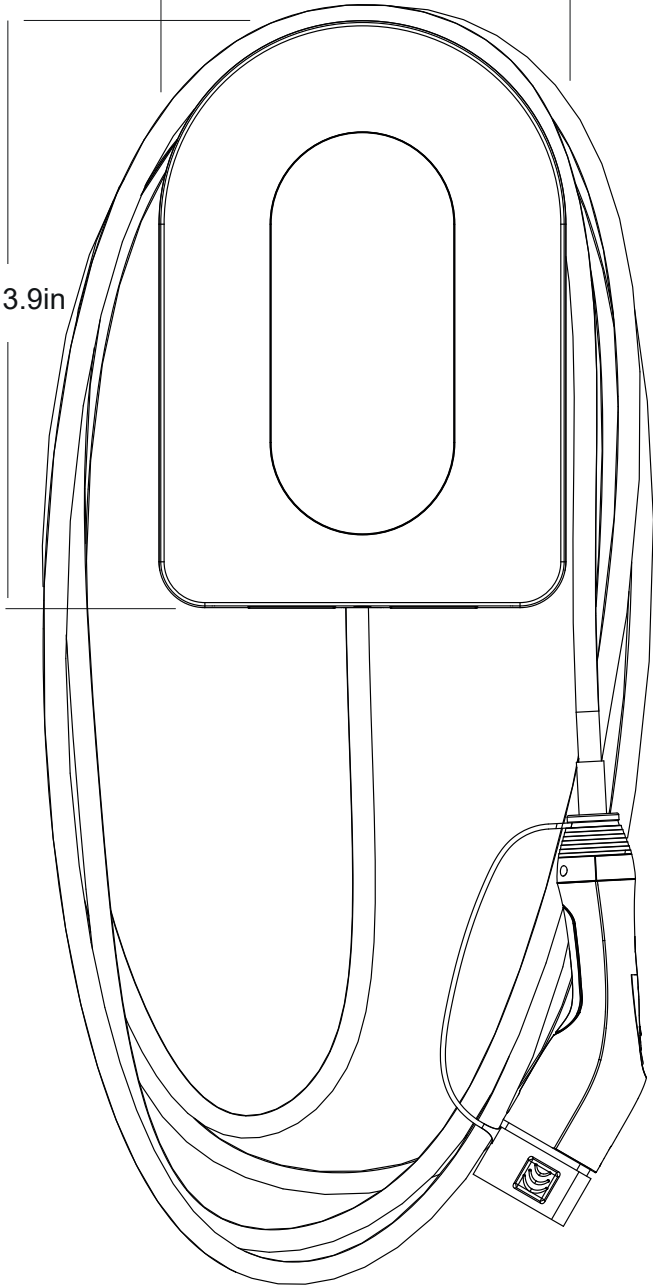

244 mm/9.6in

352mm/13.9in

107mm/4.2in

Cable length: 7m/275.6in