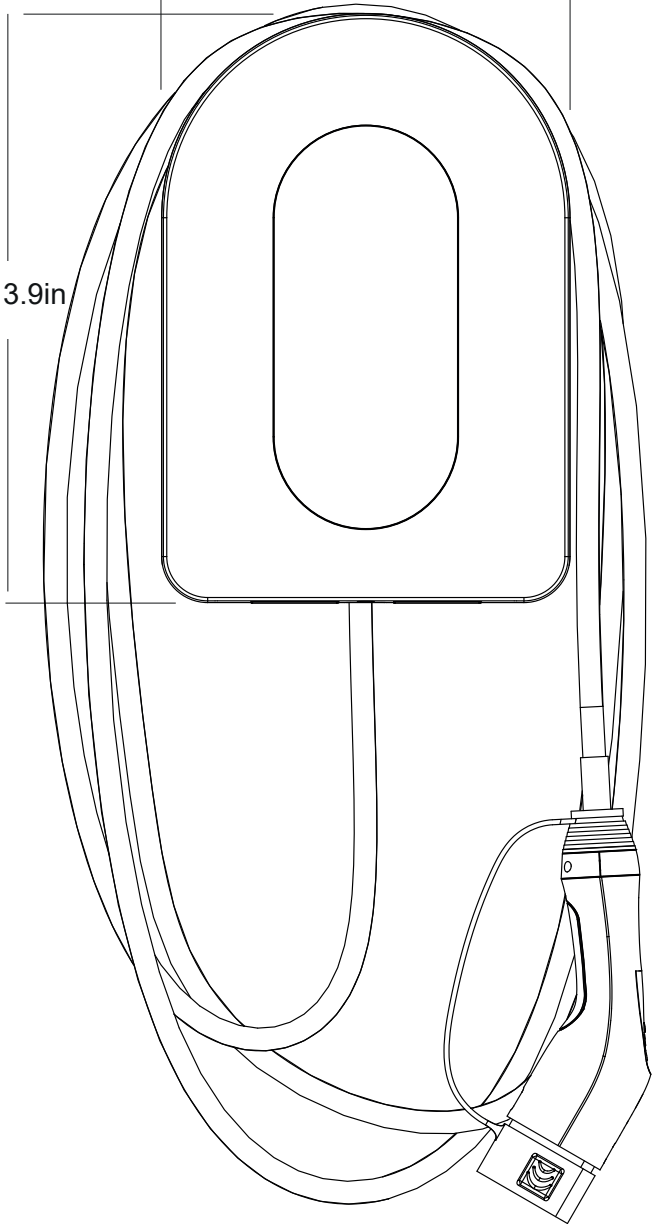

244mm/9.6in

352mm/13.9in

107mm/4.2in

Cable length: 5m/196.9in