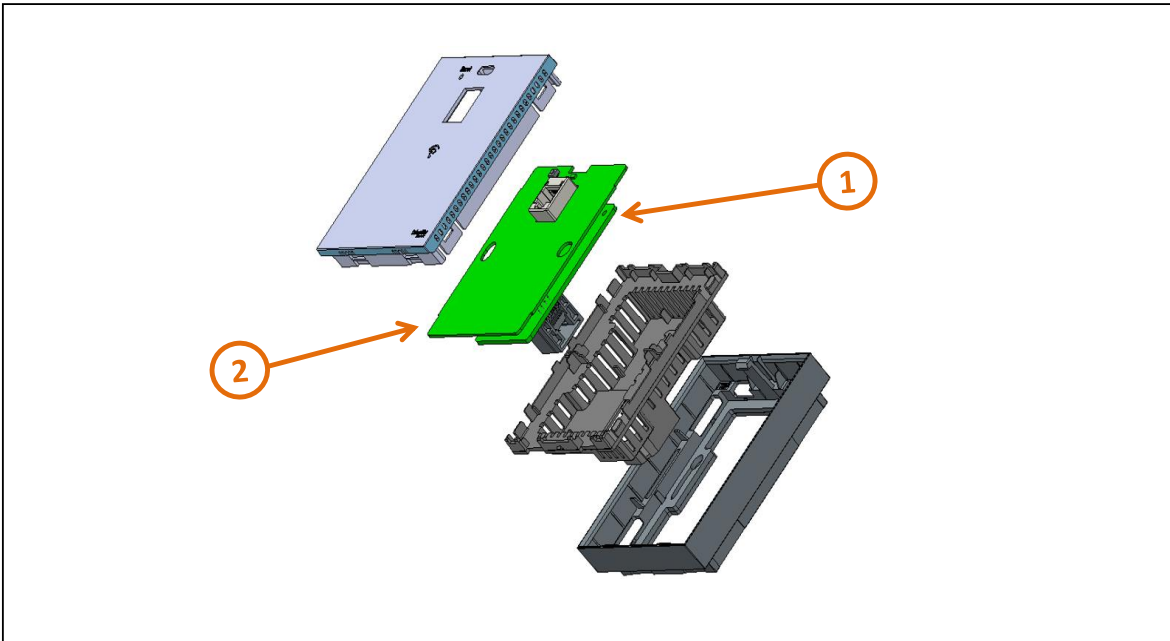

Product End of Life Instructions

DUAL BAND WIFI ACCESS POINT WITH RJ45

End of Life Instructions

Recommendation	Number on drawing	Component / Material	Weight (in g)	Comment
To be depolluted	1	Electronic board	5.78	PCBA
To be depolluted	2	Electronic board	24.47	PCBA

Product description

Manufacturer identification	Schneider Electric Industries SAS
Brand name	Schneider Electric
Product function	The Wi-Fi access point is a communication bridge between the wireless network and the wired network. It is the core device for a wireless local area network (WLAN) & It is the access point for the devices which have Wi-Fi function to access the wired network.
Product reference	VDIR20491
Total representative product mass	142 g
Representative product dimensions	85mm X 85mm X 39mm
Accessories	No
Date of information release	11-03-2025