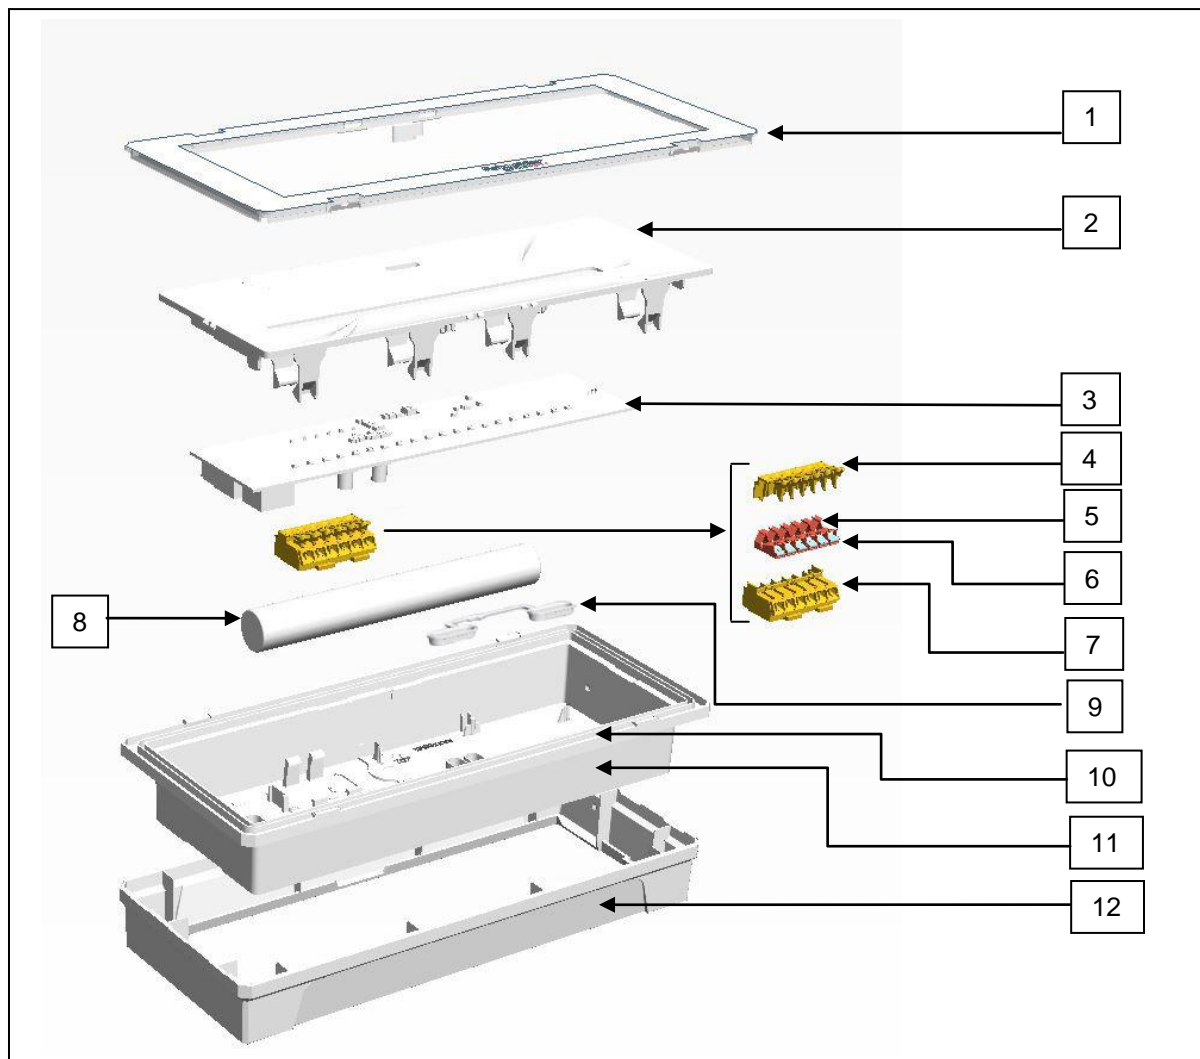

Product End-of-Life Instructions – EoLI

The components of the products that optimize the recycling performances are listed, identified and located hereunder.

Recommendation	Number on drawing	Components	Weight (in g)	Comment
Shredding	5	contacts	6	BRASS
	6	spring	1,2	STEEL
	9	cap	2,4	PE
	10	sealing ring	1,6	SEBS
Special treatment	3	electronic card	78	
	8	battery	287	
Other dismantling	1	Transparent screen	109	PC
	2	reflector	74	PC
	4	connector	1,8	PA
	7	connector	3,5	PA
	11	body	179	PC+SEBS
	12	frame	98	PC

EoLI achieved with Schneider-Electric TT03 V5 procedure

Schneider Electric Industries SAS

35, rue Joseph Monier
CS 30323
F- 92506 Rueil Malmaison Cedex
RCS Nanterre 954 503 439
Capital social 896 313 776 €

www.schneider-electric.com