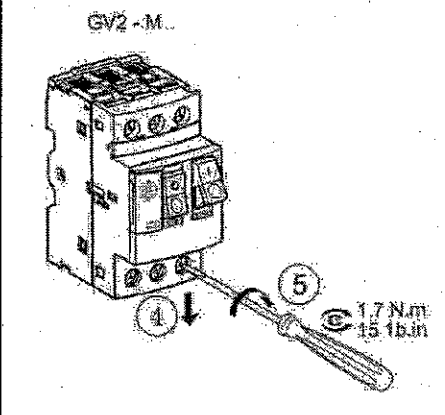

60 140

备注:
对折后的尺寸: 70x80mm

W9CH011160511		品牌融合, TE --->Schneider		
Note	Date	Modified by	Issue	Modification content
1949	19/08/08	WRP	04	品牌融合, 发正式图纸
1869	09/05/08	WRP	03	change the TE logo to Schneider Electric
1555	30/05/06	LI Xiaoqiang	02	modify picture
1464	30/12/05	LI Xiaoqiang	01	creat