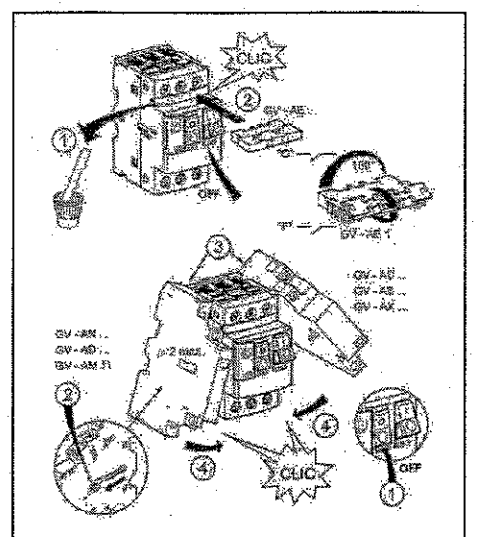

60 140

备注:
对折后的尺寸: 70x80mm

W9CH011160511		品牌融合, TE --->Schneider		
Note	Date	Modified by	Issue	Modification content
1949	19/08/08	WRP	04	品牌融合, 发正式图纸
1869	09/05/08	WRP	03	change the TE logo to Schneider Electric
1555	30/05/06	LI Xiaoqiang	02	modify picture
1464	30/12/05	LI Xiaoqiang	01	creat