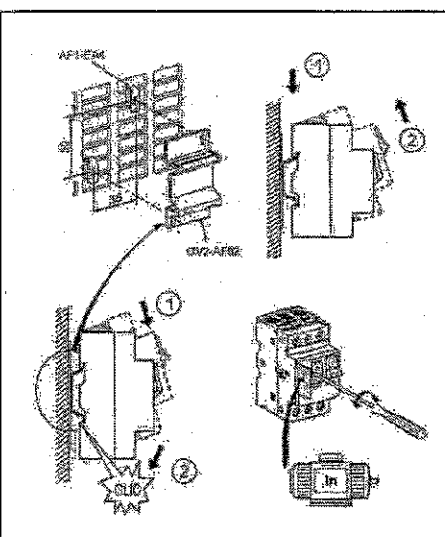

60 140

备注:
对折后的尺寸: 70x80mm

W9CH011160511		品牌融合, TE --->Schneider		
Note	Date	Modified by	Issue	Modification content
1949	19/08/08	WRP	04	品牌融合, 发正式图纸
1869	09/05/08	WRP	03	change the TE logo to Schneider Electric
1555	30/05/06	LI Xiaoqiang	02	modify picture
1464	30/12/05	LI Xiaoqiang	01	creat