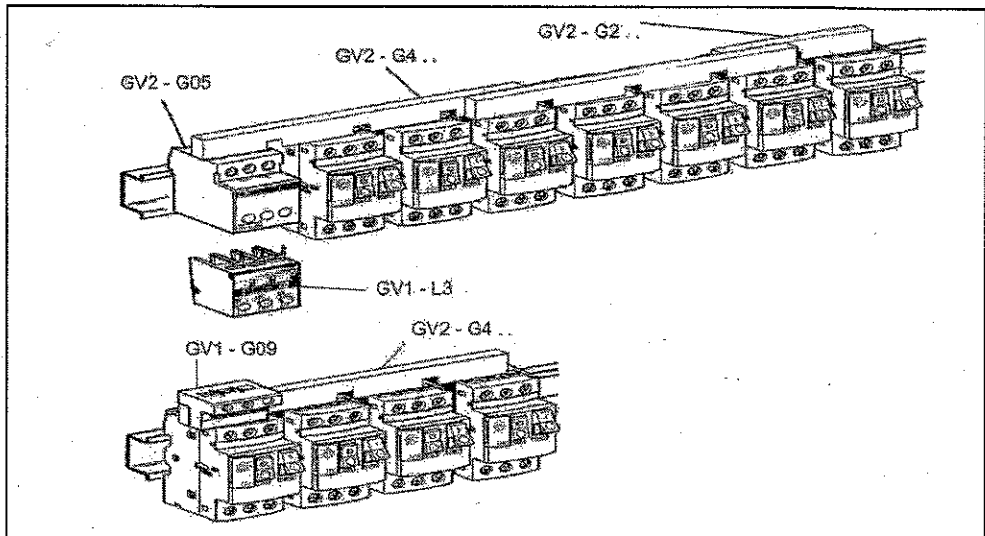

60 140

备注:
对折后的尺寸: 70x80mm

W9CH011160511		品牌融合, TE --->Schneider		
Note	Date	Modified by	Issue	Modification content
1949	19/08/08	WRP	04	品牌融合, 发正式图纸
1869	09/05/08	WRP	03	change the TE logo to Schneider Electric
1555	30/05/06	LI Xiaoqiang	02	modify picture
1464	30/12/05	LI Xiaoqiang	01	creat