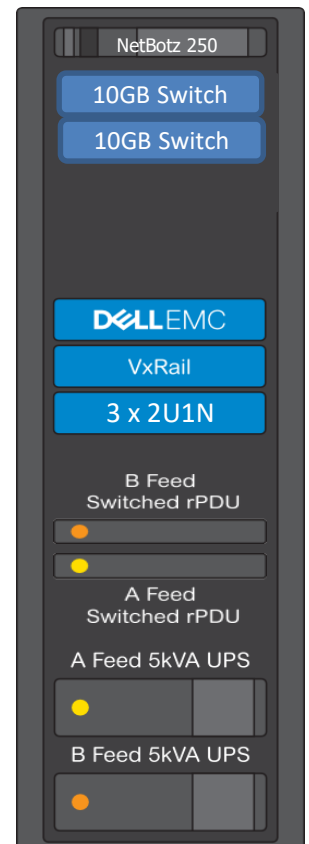

Dell EMC Reference Design

Whether you are accelerating data center modernization or deploying a hybrid cloud, VxRail delivers a turnkey experience that enables our customers to continuously innovate. The only fully integrated VMware hyperconverged system on the market, VxRail transforms HCI networking and simplifies VMware cloud adoption, while meeting any HCI use case. Together with Dell EMC, APC provides integrated compatible physical infrastructure solutions that are pre-engineered and pre-validated, lowering your time-to-market and deployment.

Enterprise Solution for data center environments

Enterprise Solution Details		
Dell EMC	3	VxRail P-Series High Performance
Dell EMC	2	Dell EMC Network Switches
Rack	1	AR3100 Dell Part A7067495 NetShelter SX 42U Rack
UPS	2	DLRT5KRMXLI Dell Part APC-Smart-UPS-SRT-5000VA-RM-230V
rPDU	2	AP8959 Rack PDU 2G, Switched, ZeroU, 20A/208V, 16A/230V, (21) C13 & (3) C19
Power Cord Kit	1	AP8706S-WW Power Cord Kit (6 ea.), Locking, C13 to C14, 1.8m
NetBotz 250	1	NBACS125 NetBotz 125kHz Rack Access Control
Blanking Panels	1	AR8136BLK Toolless Airflow Management Blanking Panel – 10
Cable Management	1	AR8429 Horizontal Cable Organizer 1U with Brush Strip
Options		
Software	EcoStruxure IT Expert	
Services	EcoStruxure Asset Advisor Monitoring and Dispatch	