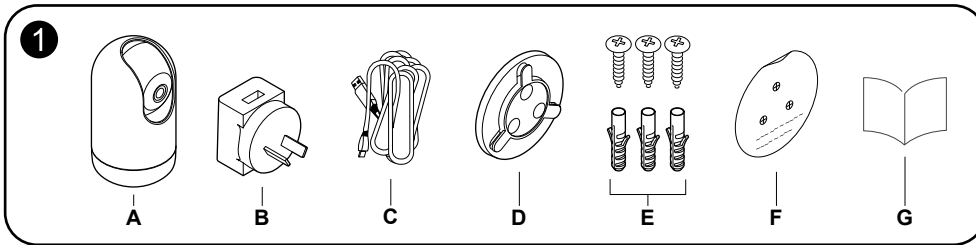

CLP723419
PDL723419

Wiser™

Prerequisites

Download the **Wiser by SE app** to your smartphone.

About this product

With the Wiser IP Camera Indoor (hereinafter referred to as **IP Camera**) you can monitor sensitive areas of your home. The IP Camera can be triggered by other Wiser devices.

1 Package content

- A IP Camera
- B Power supply
- C Power supply cord
- D Mounting base
- E 3 screws with wall plugs
- F Marking template
- G Installation instructions

2 Installing

You can install the camera in all directions, e.g. at the ceiling or just put it on a table.

3 Inserting a micro-SD card

You can insert a micro-SD card for local storage.

NOTE: If the IP camera is already powered on, then turn off the IP camera to insert the micro-SD card.

For playback settings, refer to the Device User Guide.