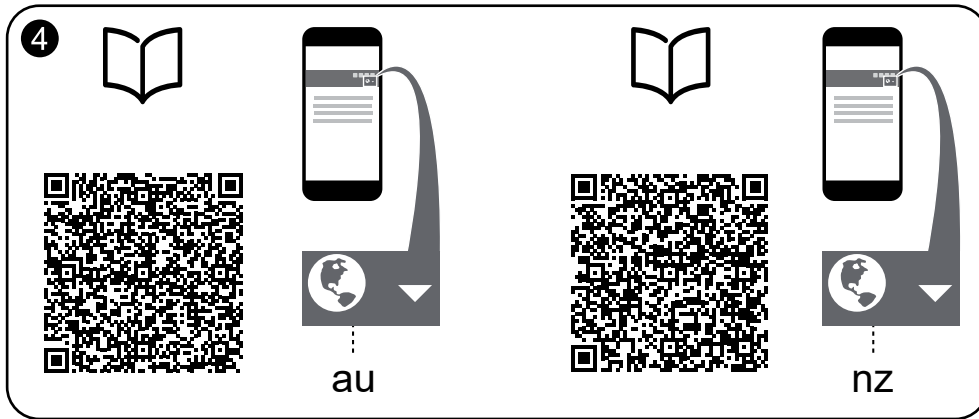

CLP723419
PDL723419

Wiser™

Prerequisites

Download the **Wiser by SE app** to your smartphone.

About this product

With the Wiser IP Camera Indoor (hereinafter referred to as **IP Camera**) you can monitor sensitive areas of your home. The IP Camera can be triggered by other Wiser devices.

1 Package content

- A IP Camera
- B Power supply
- C Power supply cord
- D Mounting base
- E 3 screws with wall plugs
- F Marking template
- G Installation instructions

2 Installing

You can install the camera in all directions, e.g. at the ceiling or just put it on a table.

3 Inserting a micro-SD card

You can insert a micro-SD card for local storage.

NOTE: If the IP camera is already powered on, then turn off the IP camera to insert the micro-SD card.

For playback settings, refer to the Device User Guide.