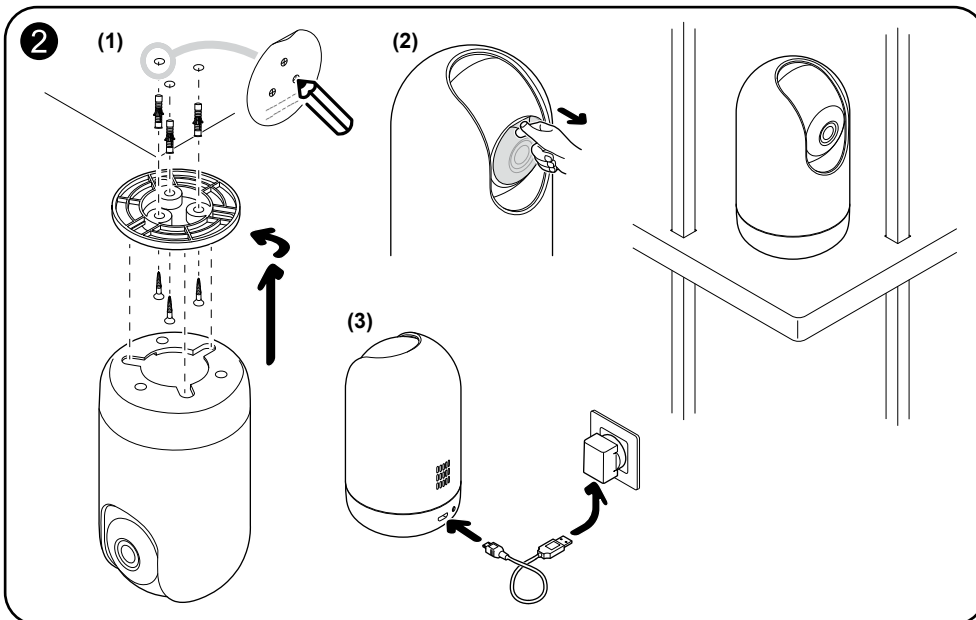

CLP723419
PDL723419

Wiser™

Prerequisites

Download the **Wiser by SE app** to your smartphone.

About this product

With the Wiser IP Camera Indoor (hereinafter referred to as **IP Camera**) you can monitor sensitive areas of your home. The IP Camera can be triggered by other Wiser devices.

1 Package content

- A IP Camera
- B Power supply
- C Power supply cord
- D Mounting base
- E 3 screws with wall plugs
- F Marking template
- G Installation instructions

2 Installing

You can install the camera in all directions, e.g. at the ceiling or just put it on a table.

3 Inserting a micro-SD card

You can insert a micro-SD card for local storage.

NOTE: If the IP camera is already powered on, then turn off the IP camera to insert the micro-SD card.

For playback settings, refer to the Device User Guide.