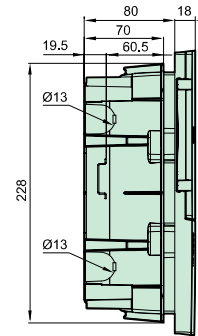

## Flush mounting enclosure

DB4071B6

### Front view

8, 12, 18 modules

### Side view

8, 12, 18 modules