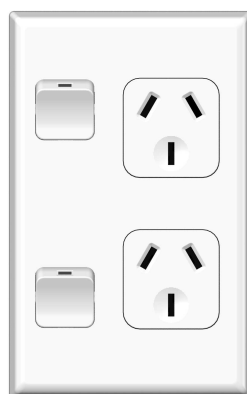

P D L

NEW PRODUCT DATA AND APPLICATION SHEET

CATALOGUE

692BE Beige 10A
692BK Black 10A
692CR Cream 10A
692RD Red 10A
692IV Ivory 10A
692GN Green 10A
692WH White 10A
692MBBZ Cover Plate
692MPB Cover Plate
692MSS Cover Plate
692C White Cover Plate

BARCODE

9416175176081
9416175176098
9416175176111
9416175179945
9416175176135
9416175179952
9416175176142
9416175176845
9416175176852
9416175176869
9416175177781

DESCRIPTION Vertical Double Socket Outlets and Clip-on Cover Plates.

BOX QUANTITY 10

OUTER QUANTITY 100

FEATURES

Large rockers match up with 600 Series switches.
Terminal size and depth has been increased to maximise ease of use.
Terminal and mounting screw heads are PowerHead #1 Square/ #2 Phillips for greater drivability.