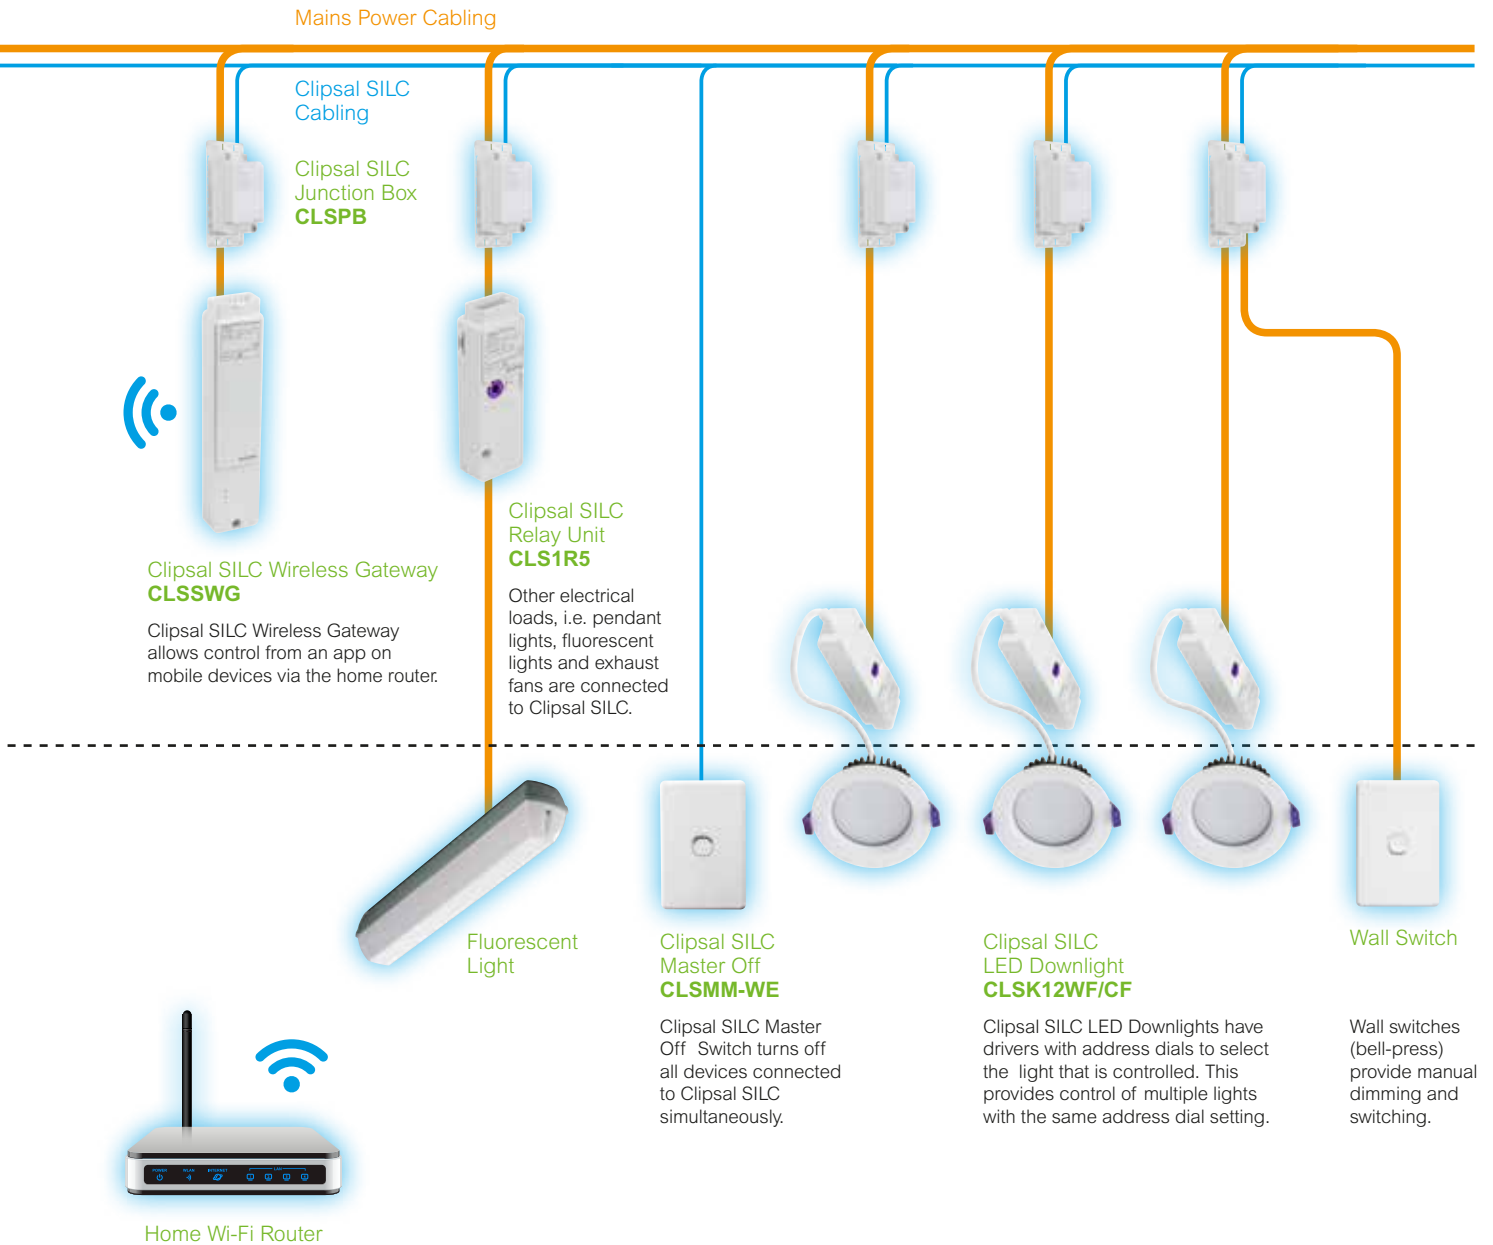

Behind the scenes