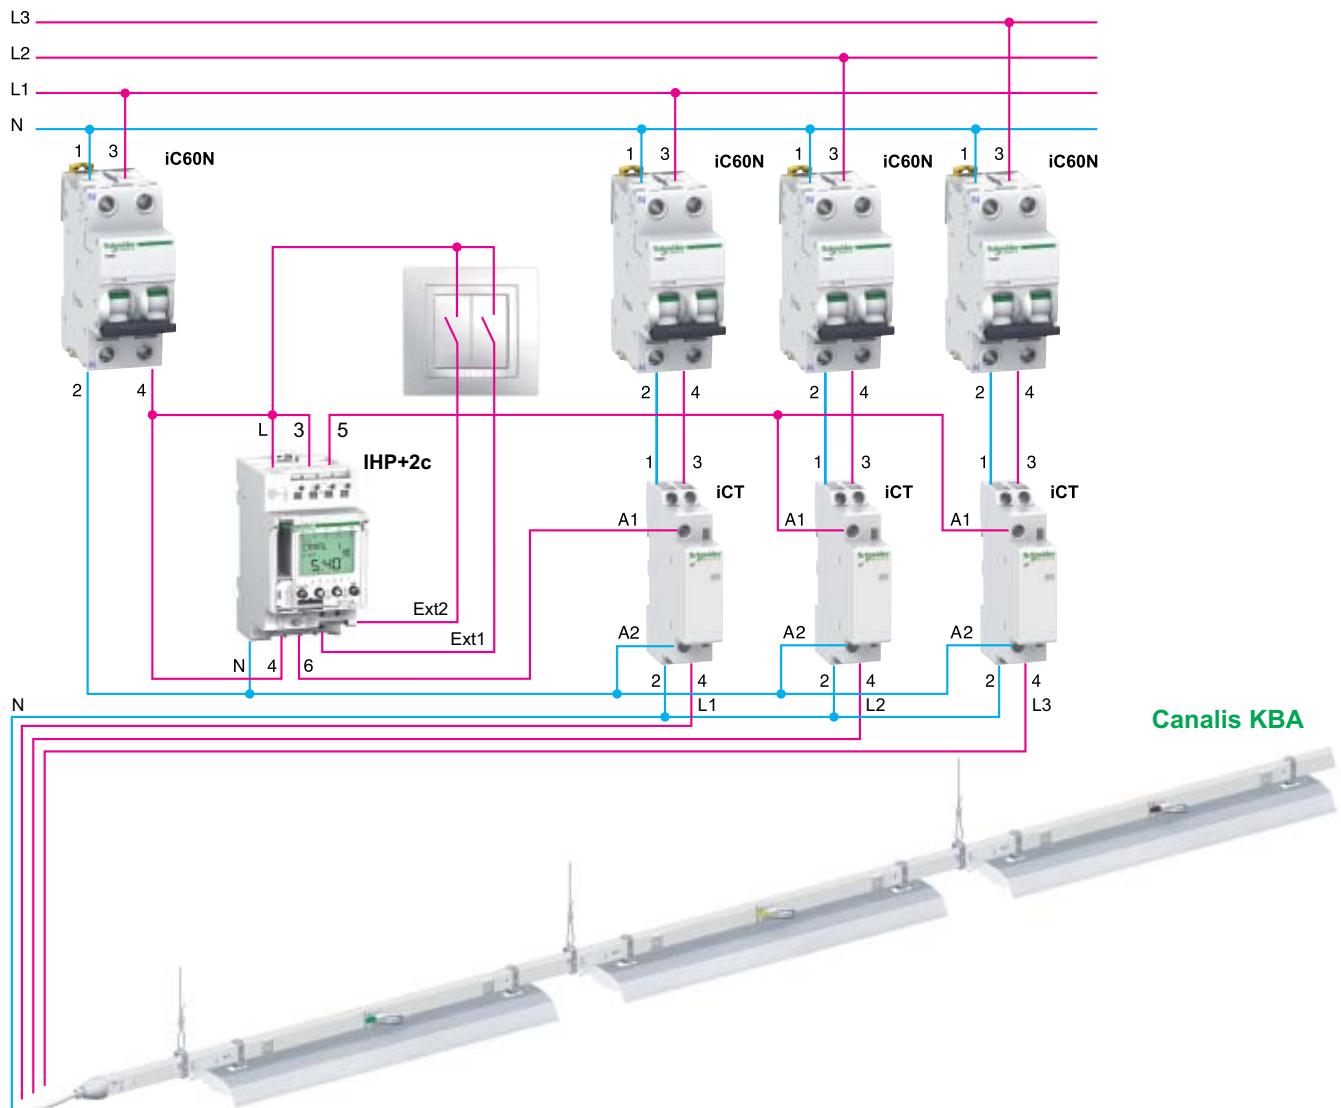

## Preferred application

- small stores,
- superettes,
- etc.

Pre-cabling + time programming =  
lighting in the right place +  
lighting at the right time

## Specifications

The use of a decentralized lighting electrical distribution architecture (prefabricated).

Being able to reorganize the lighting layout without altering the electrical installation.

## Solution diagram