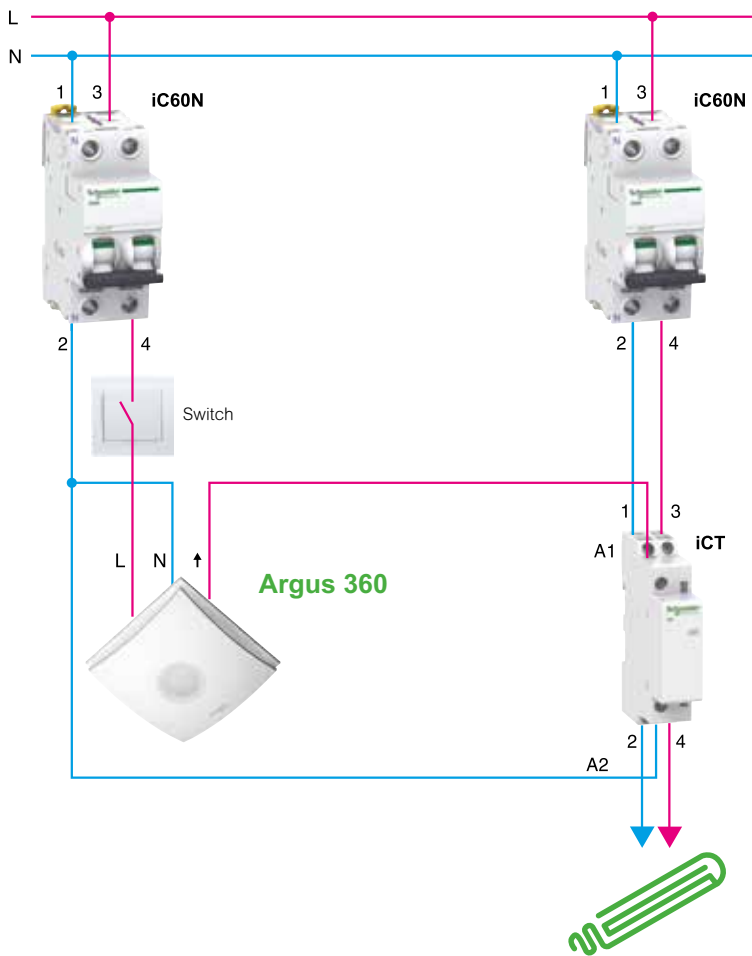

## Our recommendation

The Argus 360 allows detection of people in movement. In the event of insufficient luminosity, the lighting comes on automatically for a given period. Relaying by a contactor makes it possible to increase the control power. In addition, a two-position wall switch, located at the reception desk for example, can be used to switch on the lighting by override control if necessary.

# Solution Diagram