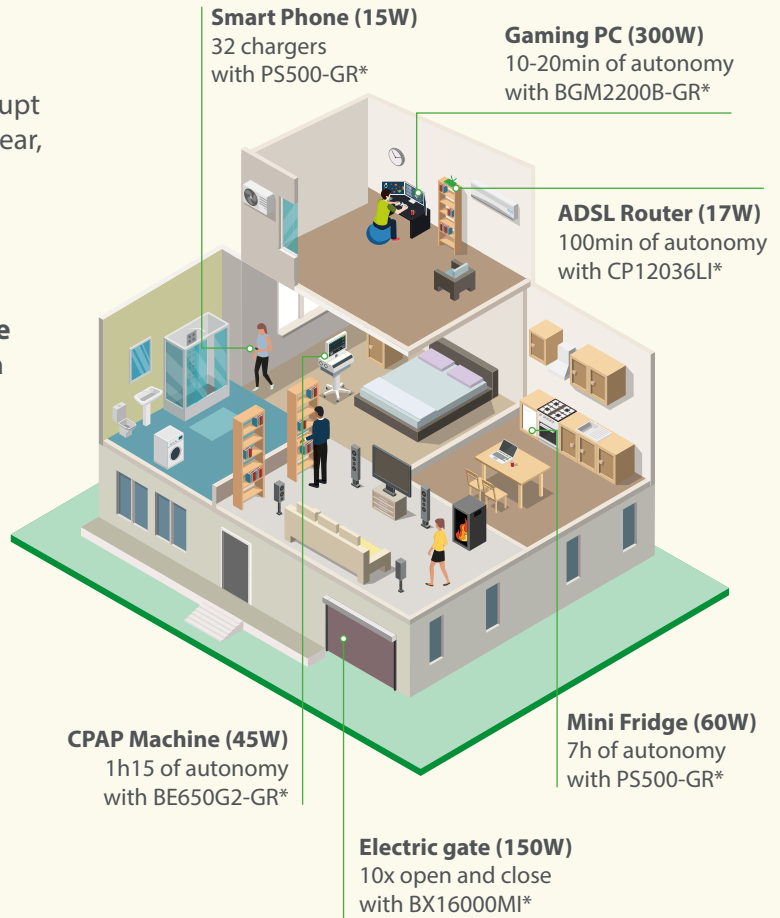

Our **UPS and portable power solutions** deliver reliable power protection, so even if your home experiences a power cut, you can continue to:

Work from home or ensure flawless home gaming knowing your internet connection is stable

Keep cool and comfortable by keeping your mini-fridge and portable fans powered up

Ensure **all your personal electronic devices** remain fully charged

Ensure access in and around your house including for your garage door

Protect your home medical devices like medical beds and CPAP machines

UPS and portable power solutions from Schneider Electric:
Keeping people and homes fully up and running, even in the event of a power outage.