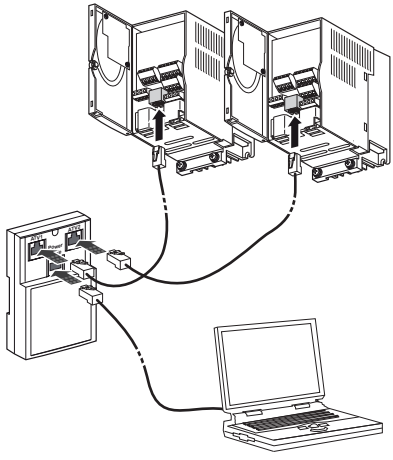

BBV5513002

CANopen Junction Box VW3CANTAP2

DANGER

HAZARD OF ELECTRIC SHOCK, EXPLOSION, OR ARC FLASH

- Only appropriately trained persons who are familiar with and fully understand the contents of the present manual and all other pertinent product documentation and who have received all necessary training to recognize and avoid hazards involved are authorized to work on and with this equipment.
- Installation, adjustment, repair, and maintenance must be performed by qualified personnel.
- Verify compliance with all local and national electrical code requirements as well as all other applicable regulations with respect to grounding of all equipment.
- Before performing work and/or applying voltage on the equipment, follow the instructions given in the appropriate installation manual.

R120 Ω
 ON OFF

ATV 1 ATV 2

R120 Ω
 ON OFF

Broche / Pin	Signal	Couleur de fil / Wire color	Description
1	GND	Noir / Black	Masse / Ground
2	CAN_L	Bleu / Blue	Polarité CAN_L / CAN_L bus line
3	SHLD	Blindage de câble nu / Bare cablesshield	Blindage en option / Optional shield
4	CAN_H	Blanc / White	Polarité CAN_H / CAN_H bus line
5	(V+)	Rouge / Red	Alimentation optionnelle / Optional supply