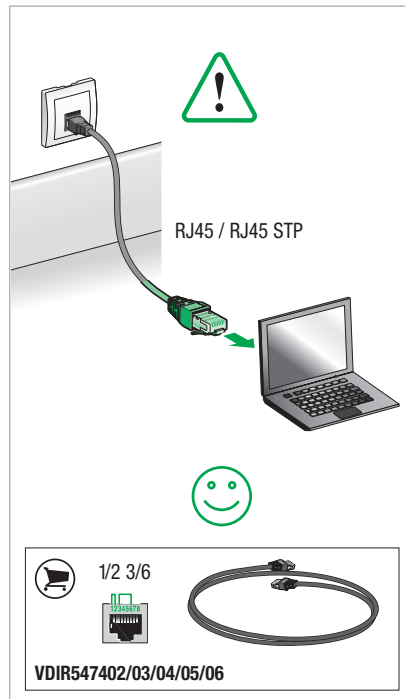

LexCom Home

Triple Play Splitter*

AAK019DV038 - Edit. V1

Schneider
Electric

VDIR593000	
VDIR573000	 (x1)
1/2 3/6 4/5 7/8	 (x2)
VDIR547410	RJ45 / RJ45 STP - 2 m
4/5	 (x1)
VDIR542110	RJ11 / RJ45 - 2 m
7/8	 (x1)
VDIR643000	TV 75/100 Ω / RJ45 - 2 m