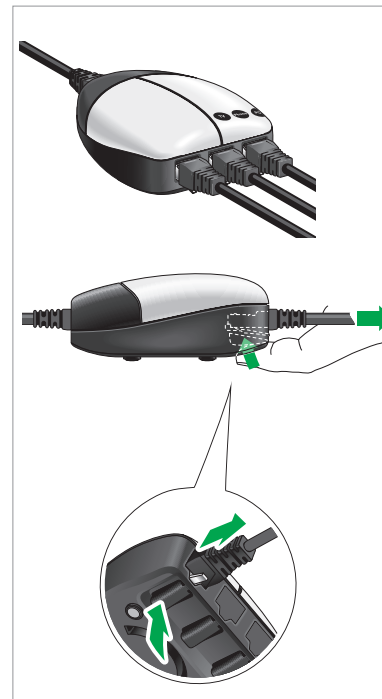

LexCom Home

Triple Play Splitter*

AAK019DV038 - Edit. V1

Schneider
Electric

VDIR593000	
VDIR573000	 (x1)
1/2 3/6 4/5 7/8	 (x2)
VDIR547410	RJ45 / RJ45 STP - 2 m
4/5	 (x1)
VDIR542110	RJ11 / RJ45 - 2 m
7/8	 (x1)
VDIR643000	TV 75/100 Ω / RJ45 - 2 m