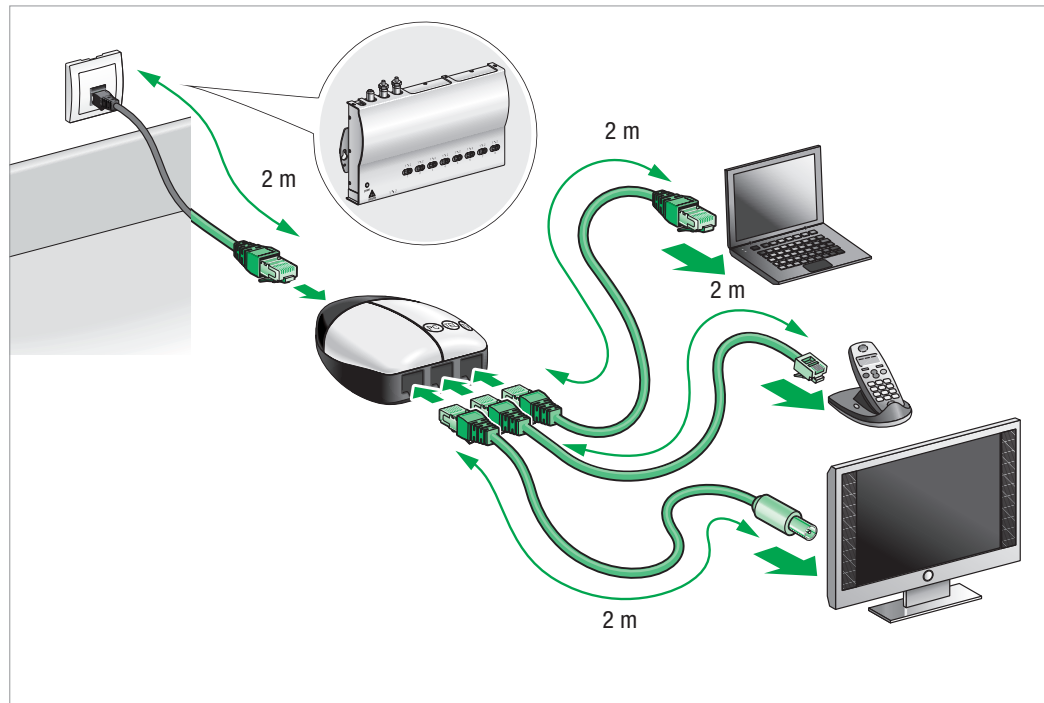

LexCom Home

Triple Play Splitter*

AAK019DV038 - Edit. V1

Schneider
Electric

VDIR593000	
VDIR573000	 (x1)
1/2 3/6 4/5 7/8	 (x2)
VDIR547410	RJ45 / RJ45 STP - 2 m
4/5	 (x1)
VDIR542110	RJ11 / RJ45 - 2 m
7/8	 (x1)
VDIR643000	TV 75/100 Ω / RJ45 - 2 m