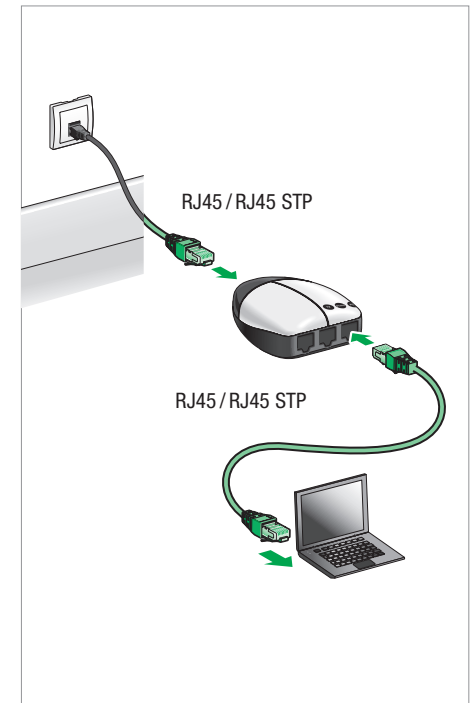

LexCom Home

Triple Play Splitter*

AAK019DV038 - Edit. V1

Schneider
Electric

VDIR593000	
VDIR573000	 (x1)
1/2 3/6 4/5 7/8	 (x2)
VDIR547410	RJ45 / RJ45 STP - 2 m
4/5	 (x1)
VDIR542110	RJ11 / RJ45 - 2 m
7/8	 (x1)
VDIR643000	TV 75/100 Ω / RJ45 - 2 m