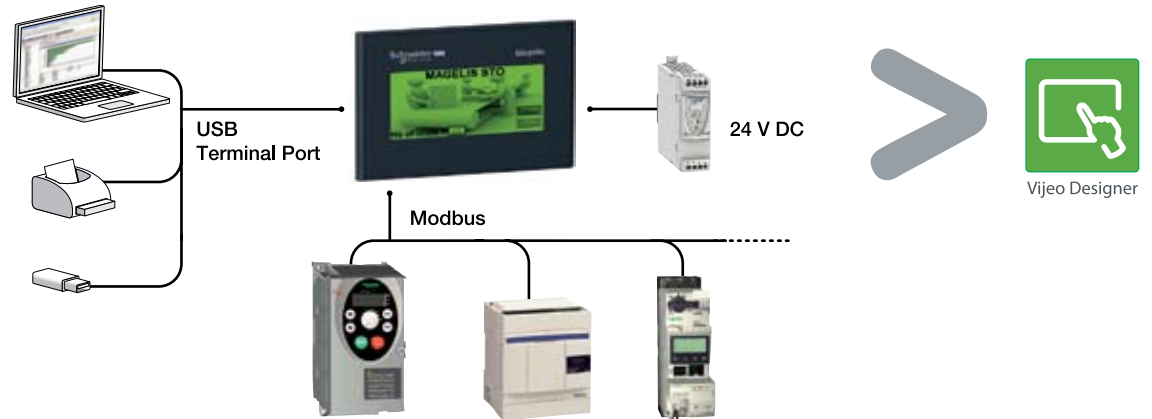

The smallest graphical touch-screen terminal!

Magelis® STO HMI

Touch-screen graphic terminal, configured by Vijeo® Designer

Schneider Electric's new range of touch-screen small panels provides you greater ease of use and efficiency while retaining the inherent features of the HMI range.

- > No batteries required, backlit by LEDs
- > Removable power connector
- > USB memory stick for application downloads

> Communication capability

- > Standard RJ45 serial port with Modbus® protocol and other commercially available third-party protocols
- > 2 USB ports: 1 mini B port for downloading and 1 standard A port for USB memory stick and USB peripherals

> Selection guide

Description	Magelis STO	
Screen	3.4", 200x80 resolution, monochrome, analogue touch panel	
Backlighting	LED 50,000 hours, 3 colors (green/orange/red)	LED 50,000 hours, 3 colors (white/pink/red)
HMI	RJ45 RS485/232 multiprotocol, 1 miniUSB Device + 1 USB Host V2.0	
Protocols	Modbus, Uni-Telway, Siemens PPI-MPI, Omron Sysmacway Rockwell DF1/DH485, Mitsubishi Melsec FX/Q/A	
Memory	Application + Backup: 16 MB FLASH	
Power supply	24 VDC with removable connector	
External dimensions	L113 x H78 x D28	
Product references	HMI STO511	HMI STO512