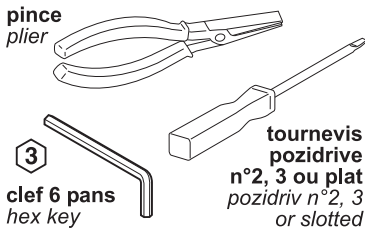

Compact
INS630
INV630

4445141AB

mise à la terre
du neutre
Neutral pole
earthing

The manufacturer
assumes no
responsibility for
damage resulting
from the
non-application or
incorrect application
of the instructions
provided herein.

Le non respect des
indications de la
présente notice ne
saurait engager la
responsabilité du
constructeur.

El fabricante no se
responsabiliza de los
daños originados como
resultado de la falta de
aplicación o aplicación
incorrecta de las
presentes
instrucciones.

Schneider
Electric

Merlin Gerin
Modicon
Square D
Telemecanique