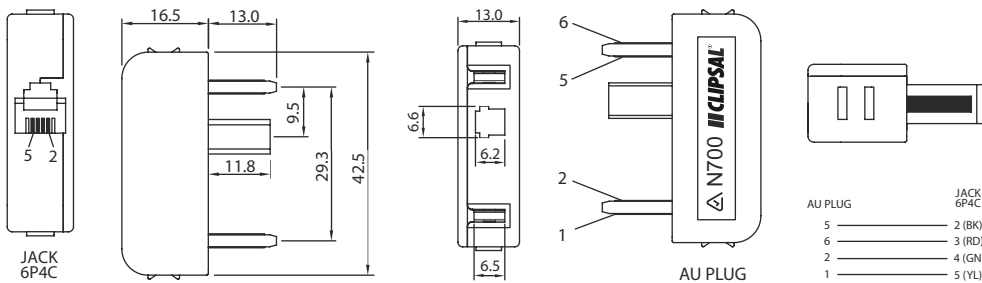

DATA SHEET | TELEPHONE ACCESSORIES | TELEPHONE ADAPTOR

All Clipsal Telephone Accessories are RoHS Compliant.

CATALOGUE

3110A606RJ64

Telephone adaptor 606 to RJ12 6P4C

3110A606RJ84

Telephone adaptor 606 to RJ45 8P4C

3110A610RJ64

Telephone adaptor 610 to RJ12 6P4C

TECHNICAL DRAWING

3110A606RJ64 / 3110A606RJ84

3110A606RJ64

3110A606RJ84

3110A610RJ64

3110A610RJ64