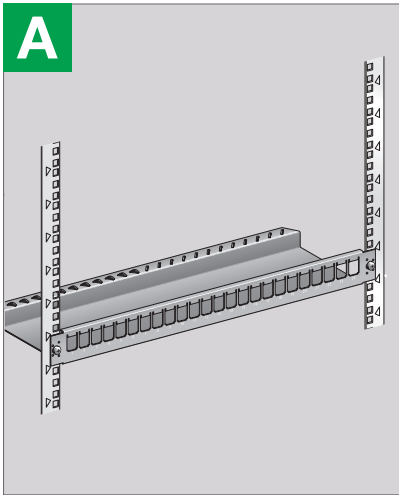

# Patchpanel FIX 24P DPM 1U

*This product must be installed, connected and used in compliance with applicable standards and/or installation regulations.*

*As standards, specifications and designs develop from time to time, always ask for confirmation of the information given in this publication.*