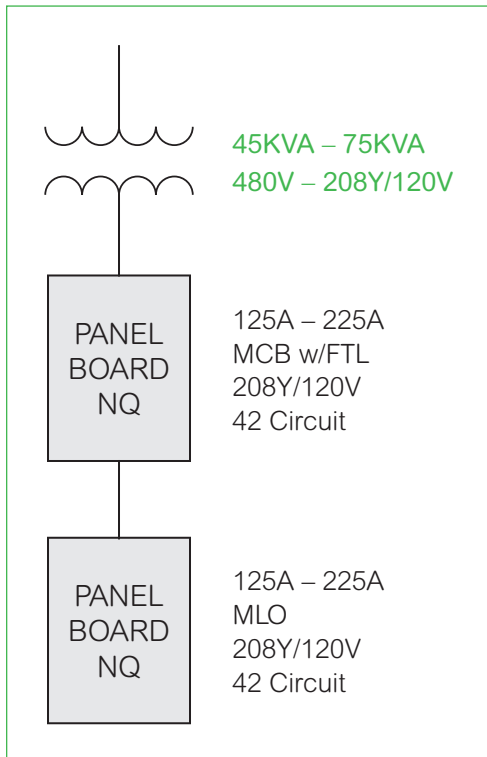

Configuration 2