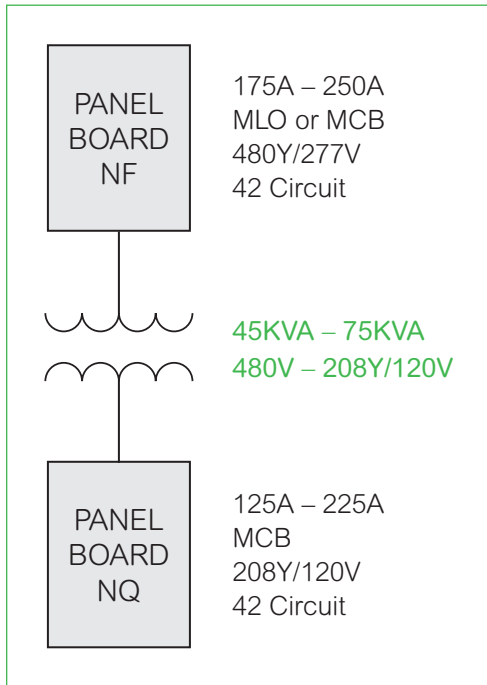

RapidSource – Integrated Equipment

With the introduction of RapidSource™ Integrated Equipment, we are able to offer our panelboard and transformer combinations at a reduced lead time. We will continue to expand this offer, making it a more responsive, faster, and more flexible solution.

Configuration 1