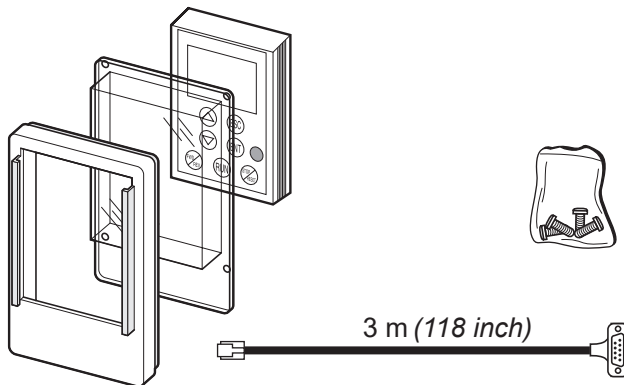

00162468313044

ATV31 / ATV312 / Lexium 05 Remote Display

VW3A31101

DANGER

HAZARD OF ELECTRIC SHOCK, EXPLOSION, OR ARC FLASH

- Only appropriately trained persons who are familiar with and fully understand the contents of the present manual and all other pertinent product documentation and who have received all necessary training to recognize and avoid hazards involved are authorized to work on and with this equipment.
- Installation, adjustment, repair, and maintenance must be performed by qualified personnel.
- Verify compliance with all local and national electrical code requirements as well as all other applicable regulations with respect to grounding of all equipment.
- Before performing work and/or applying voltage on the equipment, follow the instructions given in the appropriate installation manual.