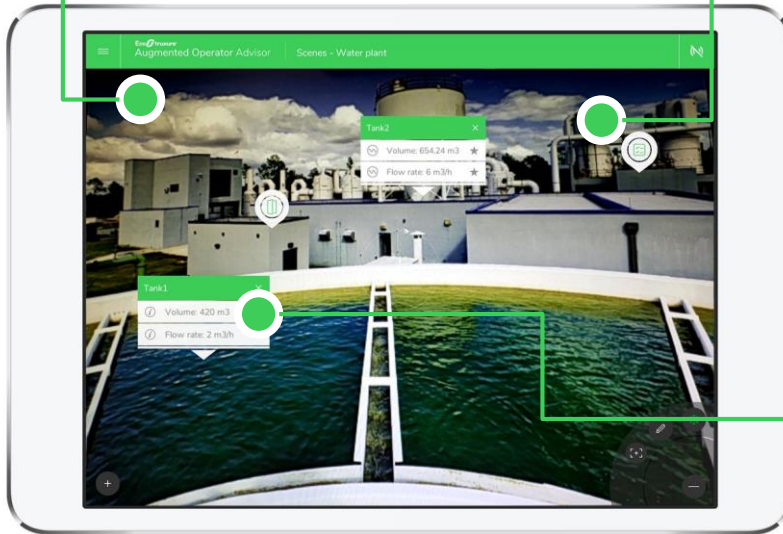

How to use EcoStruxure Augmented Operator Advisor demo

1 INSTALL

the app on your mobile device

2 DOWNLOAD

the image gallery on your computer and open it.

3 TEST

the software by pointing the application at the images in the gallery.