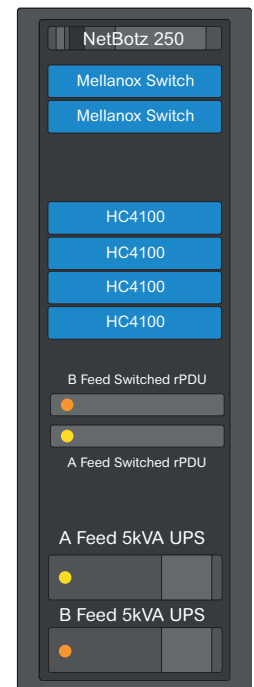

EcoStruxure™ Micro Data Center Reference Design

5kW 120V supporting 3-5 servers

Purpose-built and pre-validated solutions for Scale Computing platform.

Together with Scale Computing, Schneider Electric provides compatible physical infrastructure solutions that are integrated, pre-engineered, and pre-validated, lowering your time-to-market and deployment. Our joint solution minimizes on-site and remote management as well as change management costs.

5kW 120V supporting 3-5 servers for data center environments

Enterprise Solution Details			
	Server	4	Scale HC4100 HC4150 Series
	Switch	2	Mellanox 10 GB
★	Rack	1	AR3100SP APC NetShelter SX 42U with Shock Pallet
★	UPS	2	SRT5KRMXLT APC Smart UPS 5000VA RM 208V*
★	rPDU	2	APDU9959NA3 APC Rack PDU 9000 Switched, ZeroU, 20A,208V,(21) C13/C15 & (3) C19/C21, L620 Cord
★	Power Cord Kit	2	AP8716R Power Cord Kit (6 ea.), Locking, C19 to C20(90 degree), 1.8m*
	NetBotz 250	1	NBACS125 NetBotz 125kHz Rack Access Control
★	Cable Management	1	AR8429 Horizontal Cable Organizer 1U with Brush Strip
★	Blanking Panels	1	AR8136BLK Toolless Airflow Management Blanking Panel – Qty 10
Options			
	Software		PowerChute Network Shutdown
	Software		EcoStruxure IT Expert and IT Advisor
	Services		Monitoring and Dispatch Services, Lifecycle Services
	Enclosures		also available in commercial C-Series and ruggedized R-Series models

*Configurable via Local Edge Configurator on Design Portal: designportal.apc.com

* Part numbers will differ according to country requirements

★ A recognized leader of global sustainability Schneider Electric™ manufactures eco designed products that are healthier, transparent with environmental and regulatory information, that will help you achieve your sustainability efforts.

Learn more: [Green Premium](#)

As the industry leader in integrated physical infrastructure and software, Schneider Electric™ with its EcoStruxure solutions and APC offers provide reliable and innovative solutions that help keep the power on, and the data flowing. That's Certainty in a Connected World.