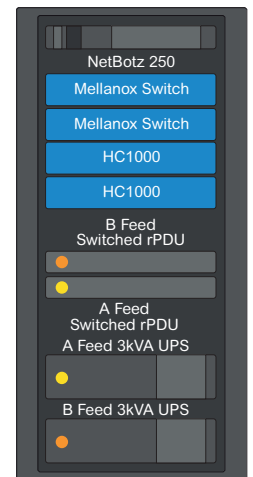

EcoStruxure™ Micro Data Center Reference Design

3kW 120V supporting 1-3 servers

Purpose-built and pre-validated solutions for Scale Computing platform for SMB and Remote Office/Branch Office space.

Together with Scale Computing, Schneider Electric provides compatible physical infrastructure solutions that are integrated, pre-engineered, and pre-validated, lowering your time-to-market and deployment. Our joint solution minimizes on-site and remote management as well as change management costs.

3kW 120V supporting 1-3 servers for Remote Office/Branch Office and SMB solutions

Remote Office/Branch Office and SMB Solution Details			
	Server	2	Scale HC1000
	Switch	2	Mellanox
★	Rack	1	AR3104SP APC NetShelter SX 24U with Shock Pallet
★	UPS	2	SMX3000RMLV2UNC APC Smart UPS X 3000VA Rack/Tower LCD 100-127V with Network Card*
★	rPDU	2	AP7902B APC Rack PDU, Switched 2U, 30A, 120V, (16) 5-20
★	Power Cord Kit	1	AP9891 Power Cord Kit (5 ea.), C13 to C5-15, 0.6m*
	NetBotz 250	1	NBACS125 NetBotz 125kHz Rack Access Control
★	Cable Management	1	AR8429 Horizontal Cable Organizer 1U with Brush Strip
★	Blanking Panels	1	AR8136BLK Toolless Airflow Management Blanking Panel – Qty 10
Options			
	Software		PowerChute Network Shutdown
	Software		EcoStruxure IT Expert and IT Advisor
	Services		Monitoring and Dispatch Services, Lifecycle Services
	Enclosures		also available in commercial C-Series and ruggedized R-Series models

*Configurable via Local Edge Configurator on Design Portal: designportal.apc.com

* Part numbers will differ according to country requirements

★ A recognized leader of global sustainability Schneider Electric™ manufactures eco designed products that are healthier, transparent with environmental and regulatory information, that will help you achieve your sustainability efforts.

Learn more: [Green Premium](#)

As the industry leader in integrated physical infrastructure and software, Schneider Electric™ with its EcoStruxure solutions and APC offers provide reliable and innovative solutions that help keep the power on, and the data flowing. That's Certainty in a Connected World.