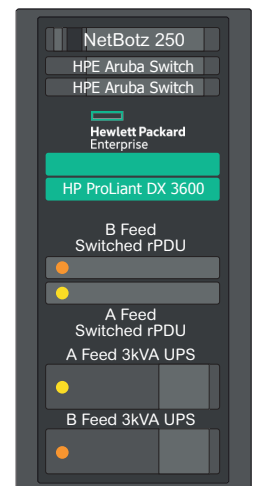

EcoStruxure™ Micro Data Center Reference Design

3kW 120V supporting 1-3 servers

Purpose-built and pre-validated solutions for Nutanix platform for SMB and Remote Office/ Branch Office space.

Together with Nutanix, Schneider Electric provides compatible physical infrastructure solutions that are integrated, pre-engineered, and pre-validated, lowering your time-to-market and deployment. Our joint solution minimizes on-site and remote management as well as change management costs.

3kW 120V supporting 1-3 servers for Remote Office/Branch Office and SMB solutions

Remote Office/Branch Office and SMB Solution Details			
	Server	3	HPE ProLiant DX360 Gen 10
	Switch	2	HPE Aruba
★	Rack	1	AR3104SP APC NetShelter SX 24U with Shock Pallet
★	UPS	2	SMX3000RMLV2UNC APC Smart UPS X 3000VA Rack/Tower LCD 100-127V with Network Card*
★	rPDU	2	AP7902B APC Rack PDU, Switched 2U, 30A, 120V, (16) 5-20
★	Power Cord Kit	2	AP9891 Power Cord Kit (5 ea.), C13 to C5-15, 0.6m*
	NetBotz 250	1	NBACS125 NetBotz 125kHz Rack Access Control
★	Cable Management	1	AR8429 Horizontal Cable Organizer 1U with Brush Strip
★	Blanking Panels	1	AR8136BLK Toolless Airflow Management Blanking Panel – Qty 10
Options			
	Software		PowerChute Network Shutdown
	Software		EcoStruxure IT Expert and IT Advisor
	Services		Monitoring and Dispatch Services, Lifecycle Services
	Enclosures		also available in commercial C-Series and ruggedized R-Series models

*Configurable via Local Edge Configurator on Design Portal: designportal.apc.com

* Part numbers will differ according to country requirements

★ A recognized leader of global sustainability Schneider Electric™ manufactures eco designed products that are healthier, transparent with environmental and regulatory information, that will help you achieve your sustainability efforts.

Learn more: [Green Premium](#)

As the industry leader in integrated physical infrastructure and software, Schneider Electric™ with its EcoStruxure solutions and APC offers provide reliable and innovative solutions that help keep the power on, and the data flowing. That's Certainty in a Connected World.