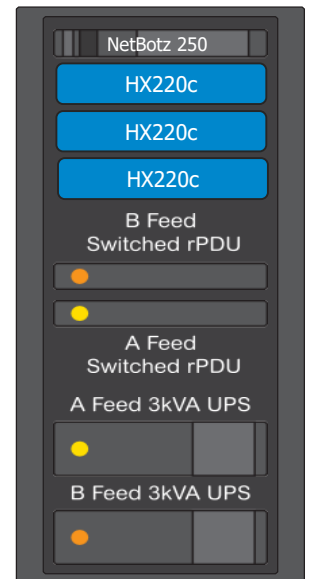

Certainty in a Connected World

APC's proven industry leadership and collaborative technology provide integrated solutions for the transformation of IT. These solutions enable connectivity, reliability, and accessibility through validation and certifications with the largest IT vendors and alliances.

Remote Office/Branch Office and SMB Solutions

For smaller, distributed IT environments outside of the data center

Remote/Branch/SMB Solution Details		
Cisco HyperFlex	3	HX220c
Rack	1	AR3104SP1 NetShelter SX 24U with Shock Pallet
UPS	2	SMX3000RMLV2UNC Smart UPS X 3000VA Rack/ Tower LCD 100-127V with Network Card *
rPDU	2	AP7902B Rack PDU, Switched 2U, 30A, 120V, (16)5-20 *
NetBotz 250	1	NBACS125 NetBotz 125kHz Rack Access Control
Cable Management	1	AR8429 Horizontal Cable Organizer 1U with Brush Strip
Power Cord Kit	1	AP9891 Power Cord Kit (5 ea), C13 - 5-15P, 0.6m *
Blanking Panels	1	AR8136BLK Toolless Airflow Management Blanking Panel – Qty 10
Options		
Software		StruxureWare Data Center Expert and Operation EcoStruxure IT Expert and IT Advisor
Services		LifeCycle Services
Office Rack Solution		NetShelter CX Product Family

* Part numbers will differ according to country requirements

Configurable via Local Edge Configurator on Design Portal: designportal.apc.com

Complete Management:

Management tools from APC by Schneider Electric seamlessly integrate with the IT hardware allowing for remote management, reducing the need and cost of on-site IT support staff.

apc.com/cisco-alliance

Life Is On