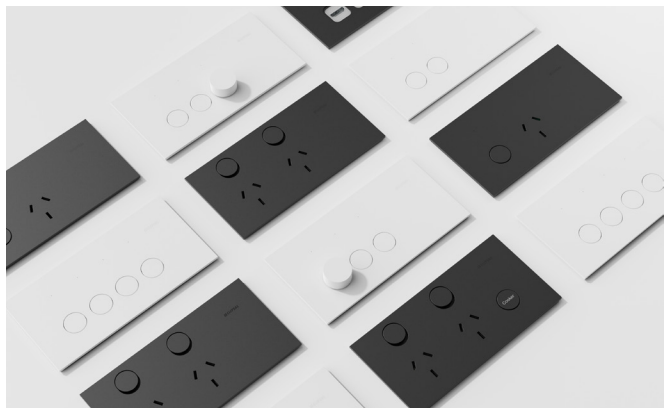

Clipsal Solis™ T Series

The pinnacle of the Solis range, Solis T Series is where classic design meets modern functionality. It is timeless yet contemporary.

Solis T Series blends the old-school feel of robust toggles and brushed metal with modernist, perfect square edges and thin, flush covers. It evokes craftsmanship, precision and tastefully understated design.

Clipsal Solis™

The refined design of Solis is brought to life in a simpler form with two smooth matte finishes –monochromatic simplicity at its finest.

The push-button and switch design sits flush in an ultra-slim cover for an elegant addition to your home.

Platinum / Ebony Aluminium

Aluminium is a natural choice as it machines beautifully allowing us to offer clean edges, and minute detailing to increase the overall quality. Aluminium enables a wide variety of anodised finishes, meaning we could select the perfect colours to align with the overall design.

Solis

Clipsal Solis is monochromatic simplicity at its finest. With two smooth matte finishes, this push-button switch design sits flush in an ultra-slim cover for an elegant addition to your home. Available in **Matte White** and **Matte Black**.