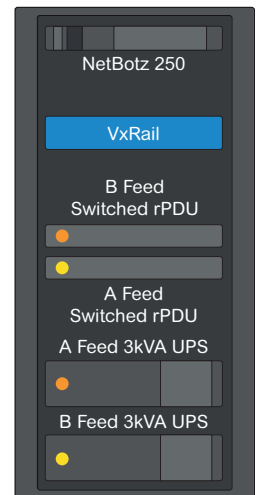

EcoStruxure™ Micro Data Center Reference Design

3kW 120V supporting 1-3 servers

Purpose-built and pre-validated solutions for Dell Technologies platform for SMB and Remote Office/Branch Office space.

Together with Dell Technologies, Schneider Electric provides compatible physical infrastructure solutions that are integrated, pre-engineered, and pre-validated, lowering your time-to-market and deployment. Our joint solution minimizes on-site and remote management as well as change management costs.

3kW 120V supporting 1-3 servers for Remote Office/Branch Office and SMB solutions

Remote Office/Branch Office and SMB Solution Details			
	Server	1	Dell VxRail
★	Rack	1	AR3104SP APC NetShelter SX 24U with Shock Pallet
★	UPS	2	SMX3000RMLV2UNC APC Smart UPS X 3000VA Rack/Tower LCD 100-127V with Network Card*
★	rPDU	2	AP7902B APC Rack PDU, Switched 2U, 30A, 120V, (16) 5-20
★	Power Cord Kit	1	AP9891 Power Cord Kit (5 ea.), C13 to C5-15, 0.6m*
	NetBotz 250	1	NBACS125 NetBotz 125kHz Rack Access Control
★	Cable Management	1	AR8429 Horizontal Cable Organizer 1U with Brush Strip
★	Blanking Panels	1	AR8136BLK Toolless Airflow Management Blanking Panel – Qty 10
Options			
	Software		PowerChute Network Shutdown
	Software		EcoStruxure IT Expert and IT Advisor
	Services		Monitoring and Dispatch Services, Lifecycle Services
	Enclosures		Also available in commercial C-Series and ruggedized R-Series models

*Configurable via Local Edge Configurator on Design Portal: designportal.apc.com

* Part numbers will differ according to country requirements

★ A recognized leader of global sustainability Schneider Electric™ manufactures eco designed products that are healthier, transparent with environmental and regulatory information, that will help you achieve your sustainability efforts.

Learn more: [Green Premium](#)

As the industry leader in integrated physical infrastructure and software, Schneider Electric™ with its EcoStruxure solutions and APC offers provide reliable and innovative solutions that help keep the power on, and the data flowing. That's Certainty in a Connected World.