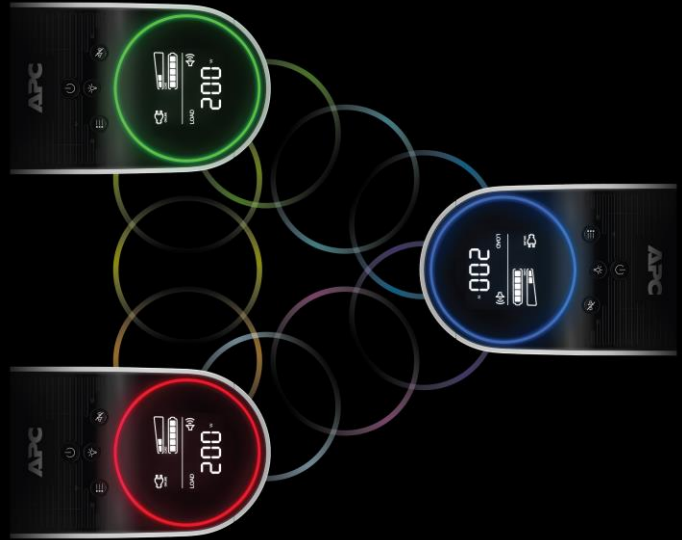

Gaming UPS Features

Reactor Circle

When the Gaming UPS is on battery backup power, the reactor circle ticks down so you can see how much time is left at a glance.

Sine Wave Power

Make sure your sensitive, high-end gaming gear stays powered when you need it most.

Life Is On

Schneider
Electric

Customizable RGB

Tailored to your gaming rig

A UPS that finally matches your gaming setup with twelve colors to choose from. RGBs also provide a function beyond aesthetics.

During a power outage RGB colors also demonstrate battery power left.

Green= 51% or more

Yellow= 21% - 50%

Red= 20% - 6% or less

Flashing Red= 5% or less

Rear RGB LED

Ease of access in the dark

APC Gaming UPS is fitted with rear LEDs that illuminate the outlets, so you see exactly where you're plugging in your gaming gear.